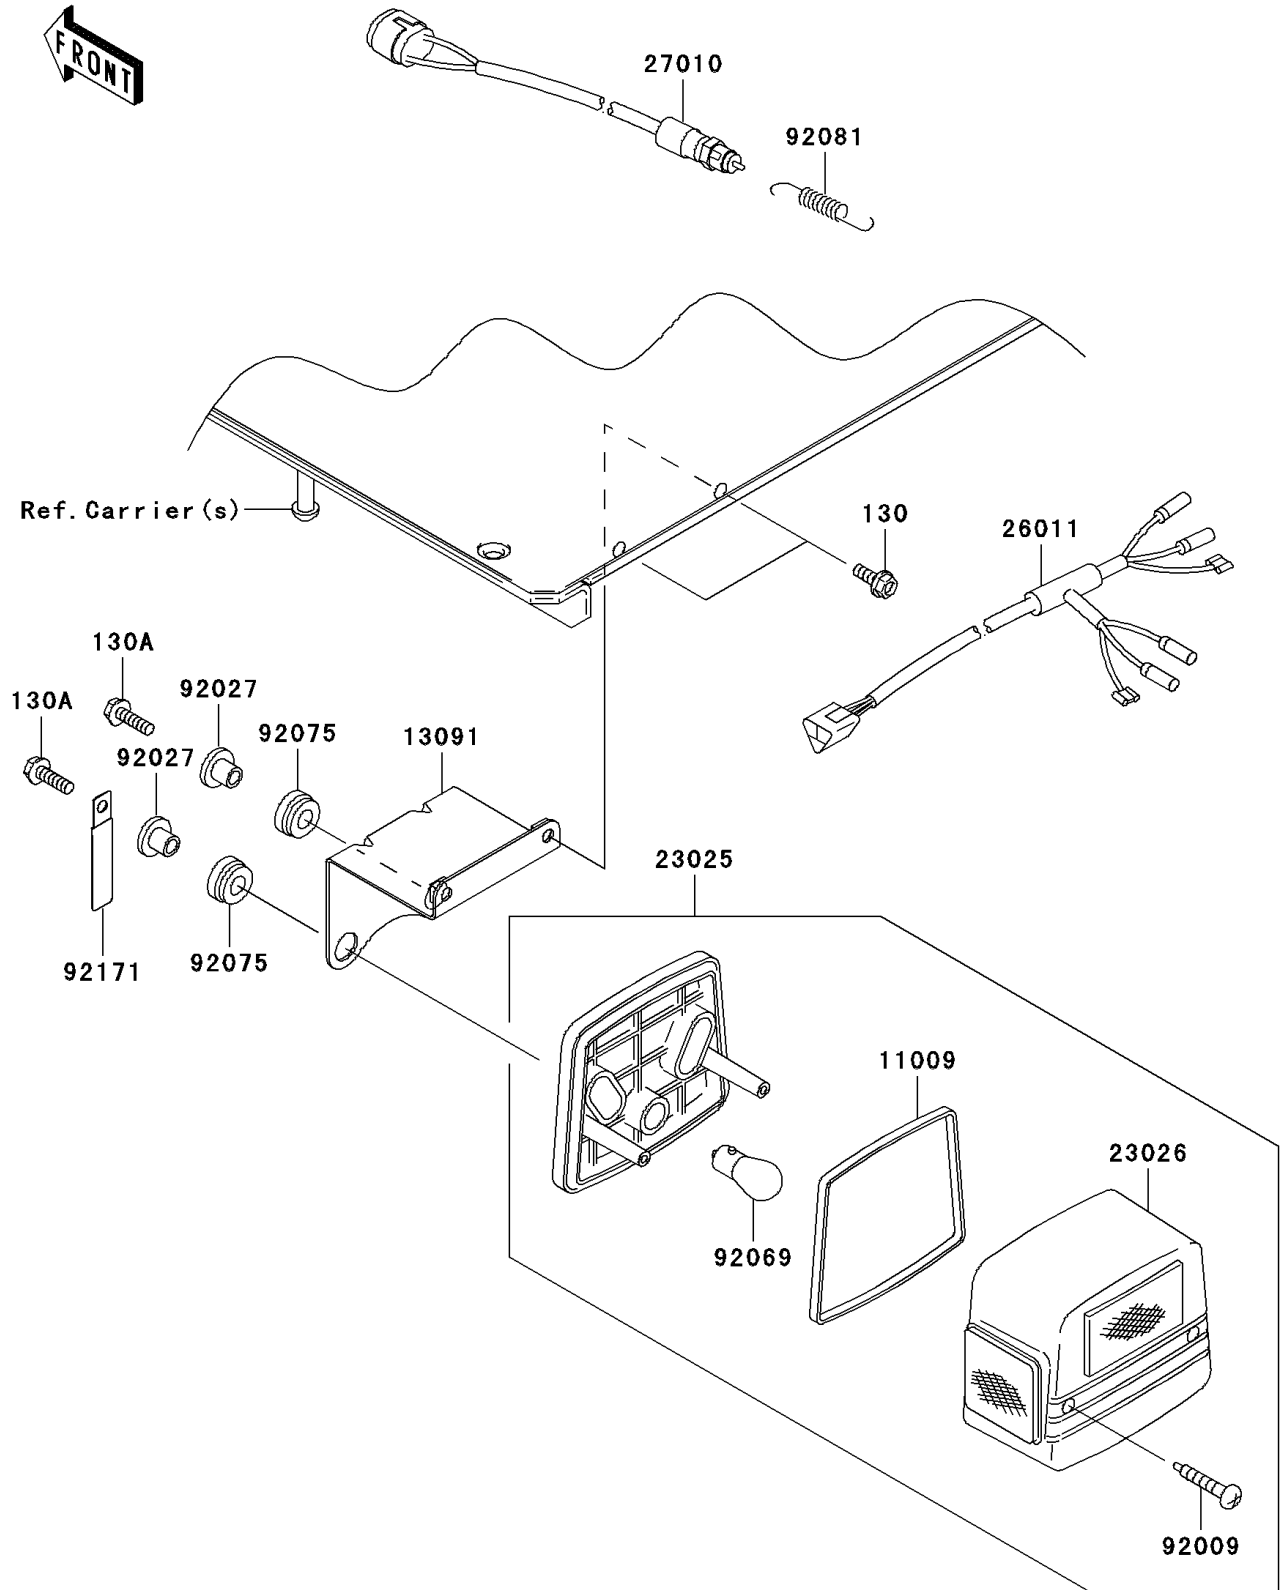

2008 Mule 3010 Trans4x4 Hardwoods Green HD PARTS DIAGRAM

Taillight(s)

F2720

2008 Mule 3010 Trans4x4 Hardwoods Green HD PARTS LIST

Taillight(s)

ITEM NAME	PART NUMBER	QUANTITY
BOLT-FLANGED,6X16 (Ref # 130)	130BB0616	1
BOLT-FLANGED,6X20 (Ref # 130A)	130BB0620	1
GASKET,TAIL LAMP (Ref # 11009)	11009-1215	1
HOLDER,TAIL LAMP (Ref # 13091)	13091-1743	1
LAMP-TAIL (Ref # 23025)	23025-1042	1
LENS,TAIL LAMP (Ref # 23026)	23026-1019	1
WIRE-LEAD (Ref # 26011)	26011-1756	1
SWITCH,BRAKE LAMP (Ref # 27010)	27010-1301	1
SCREW,TAPPING,4X25 (Ref # 92009)	92009-1069	1
COLLAR,L=11.1 (Ref # 92027)	92027-194	1
BULB,12V 21/5W (Ref # 92069)	92069-1011	1
DAMPER (Ref # 92075)	92075-277	1
SPRING,HOOK RETURN (Ref # 92081)	92081-1466	1
CLAMP (Ref # 92171)	92171-0652	1