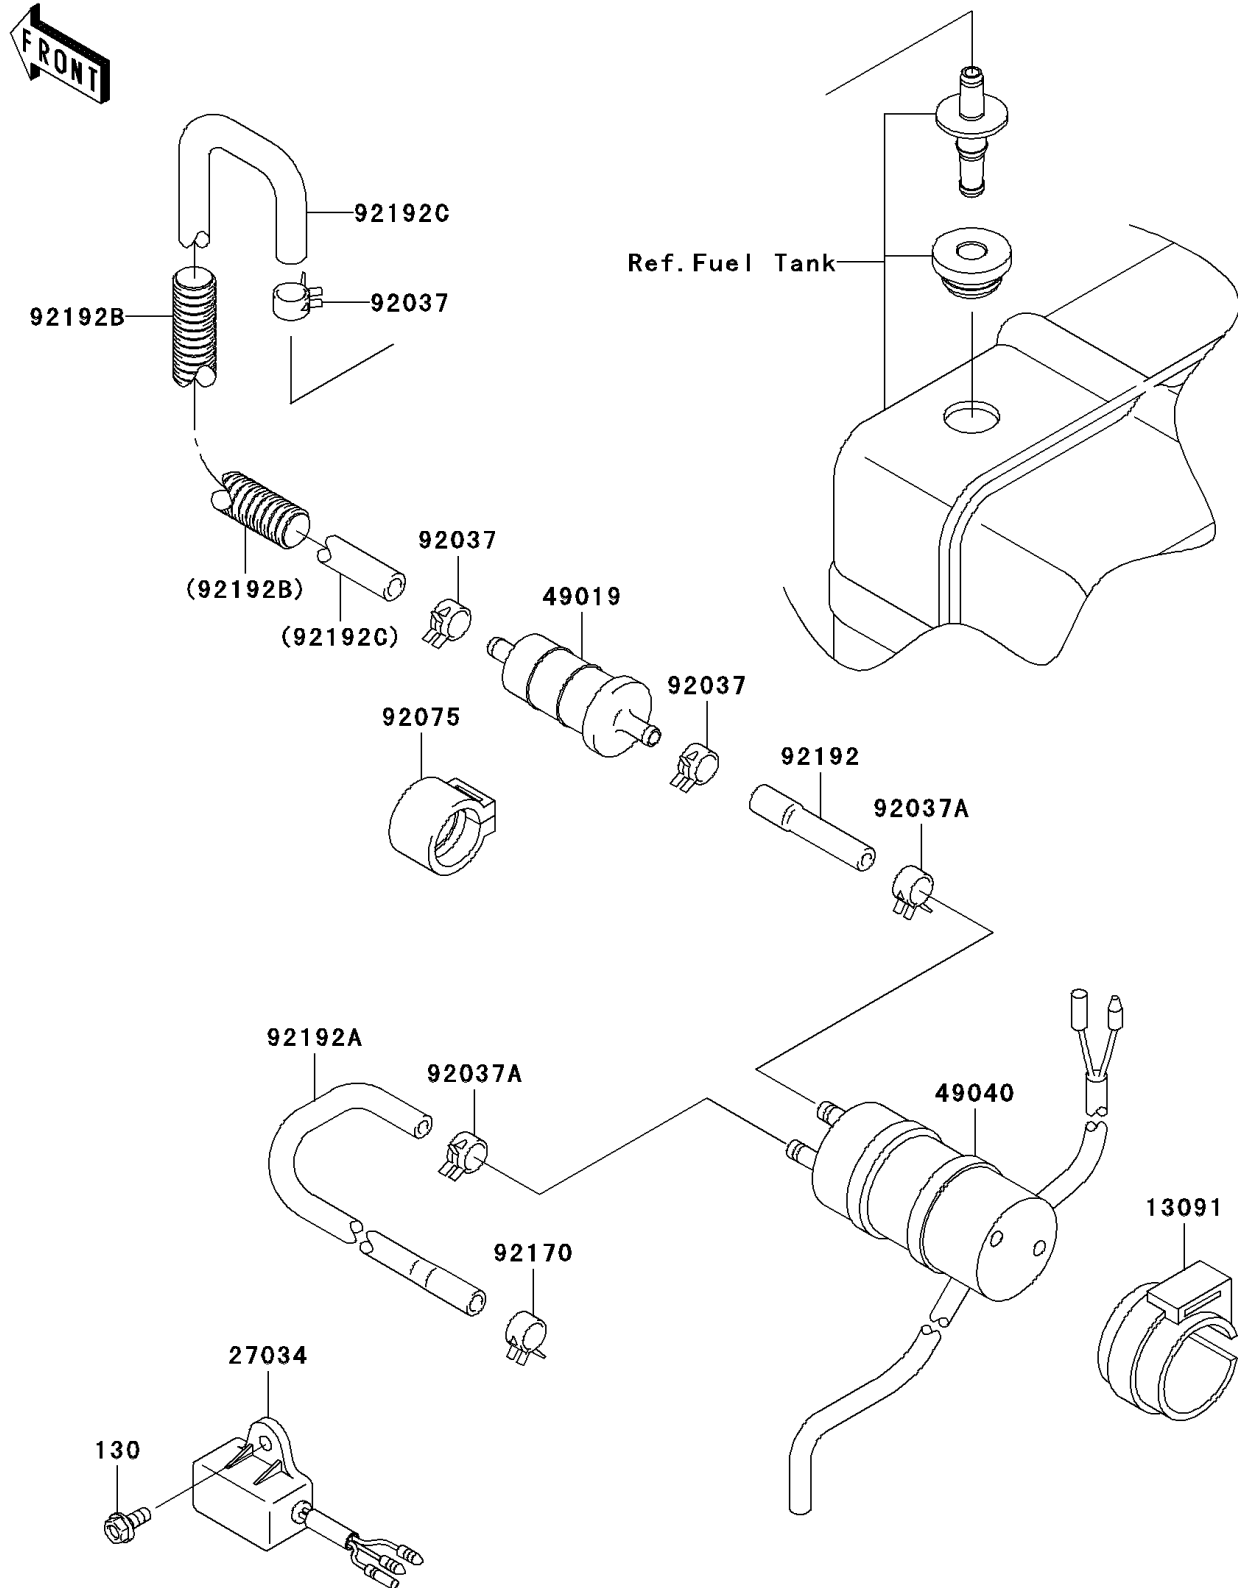

2008 Mule 3010 Trans4x4 Hardwoods Green HD PARTS DIAGRAM

Fuel Pump

E1520

2008 Mule 3010 Trans4x4 Hardwoods Green HD PARTS LIST

Fuel Pump

ITEM NAME	PART NUMBER	QUANTITY
BOLT-FLANGED,6X14 (Ref # 130)	130BB0614	1
HOLDER (Ref # 13091)	13091-1512	1
RELAY,FUEL CUT (Ref # 27034)	27034-1053	1
FILTER-FUEL (Ref # 49019)	49019-1055	1
PUMP-FUEL (Ref # 49040)	49040-1055	1
CLAMP,HOSE CLIP (Ref # 92037)	92037-1181	1
CLAMP,TUBE (Ref # 92037A)	92037-1505	1
DAMPER,FUEL FILTER (Ref # 92075)	92075-1853	1
CLAMP (Ref # 92170)	92170-2082	1
TUBE (Ref # 92192)	92192-0241	1
TUBE (Ref # 92192A)	92192-0242	1
TUBE (Ref # 92192B)	92192-7505	1
TUBE,TANK-FUEL FILTER (Ref # 92192C)	92192-7507	1