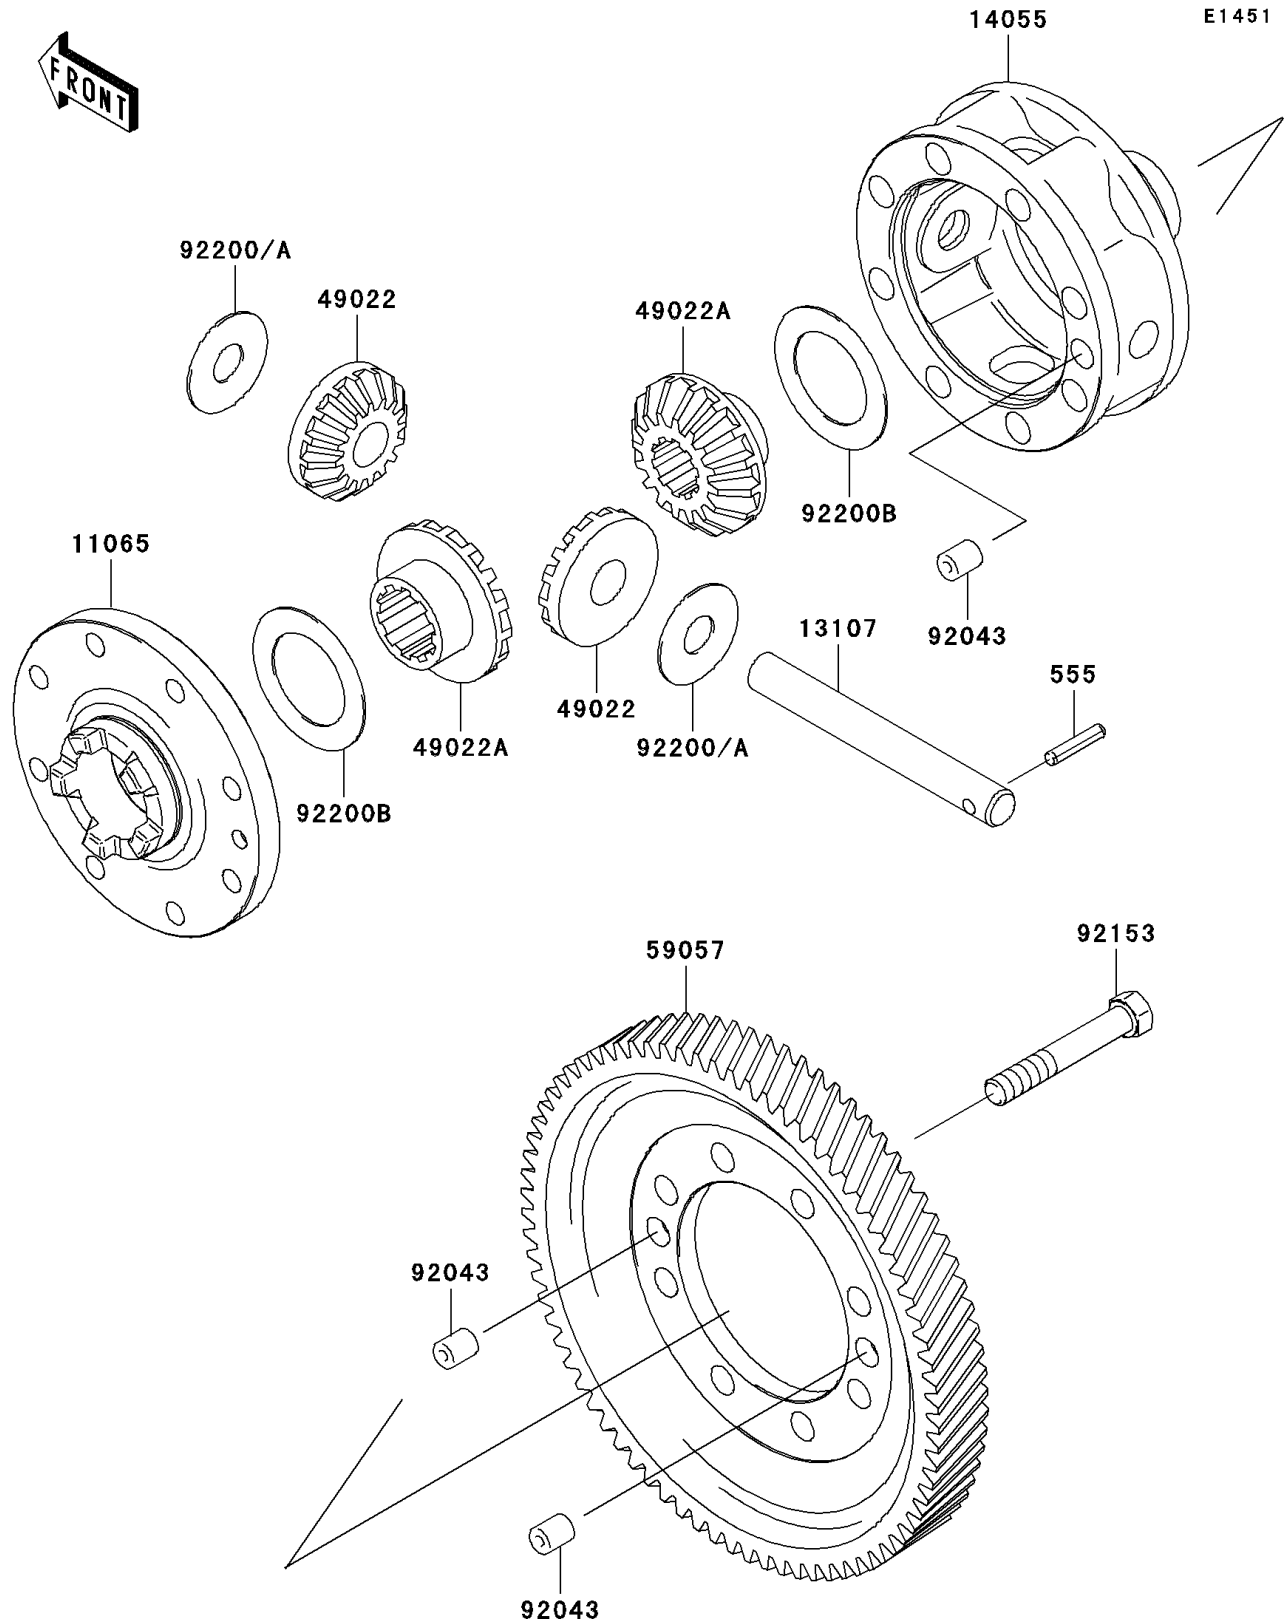

## 2008 Mule 3010 Trans4x4 Hardwoods Green HD PARTS DIAGRAM

Differential

## 2008 Mule 3010 Trans4x4 Hardwoods Green HD PARTS LIST

### Differential

ITEM NAME	PART NUMBER	QUANTITY
PIN-SPRING (Ref # 555)	555A0525	1
CAP,GEAR CASE (Ref # 11065)	11065-0033	1
SHAFT (Ref # 13107)	13107-0009	1
CASE-GEAR,DIFFERENTIAL (Ref # 14055)	14055-0003	1
GEAR-BEVEL,10T (Ref # 49022)	49022-1105	1
GEAR-BEVEL,16T (Ref # 49022A)	49022-1117	1
GEAR-HELICAL,DIFFERENTIAL (Ref # 59057)	59057-0002	1
PIN,10X12 (Ref # 92043)	92043-0029	1
BOLT,10X63 (Ref # 92153)	92153-0331	1
WASHER,14.5X38X1.2 (Ref # 92200)	92200-0021	1
WASHER,14.5X38X1.0 (Ref # 92200A)	92200-1044	1
WASHER,35.5X54X1.0 (Ref # 92200B)	92200-1045	1