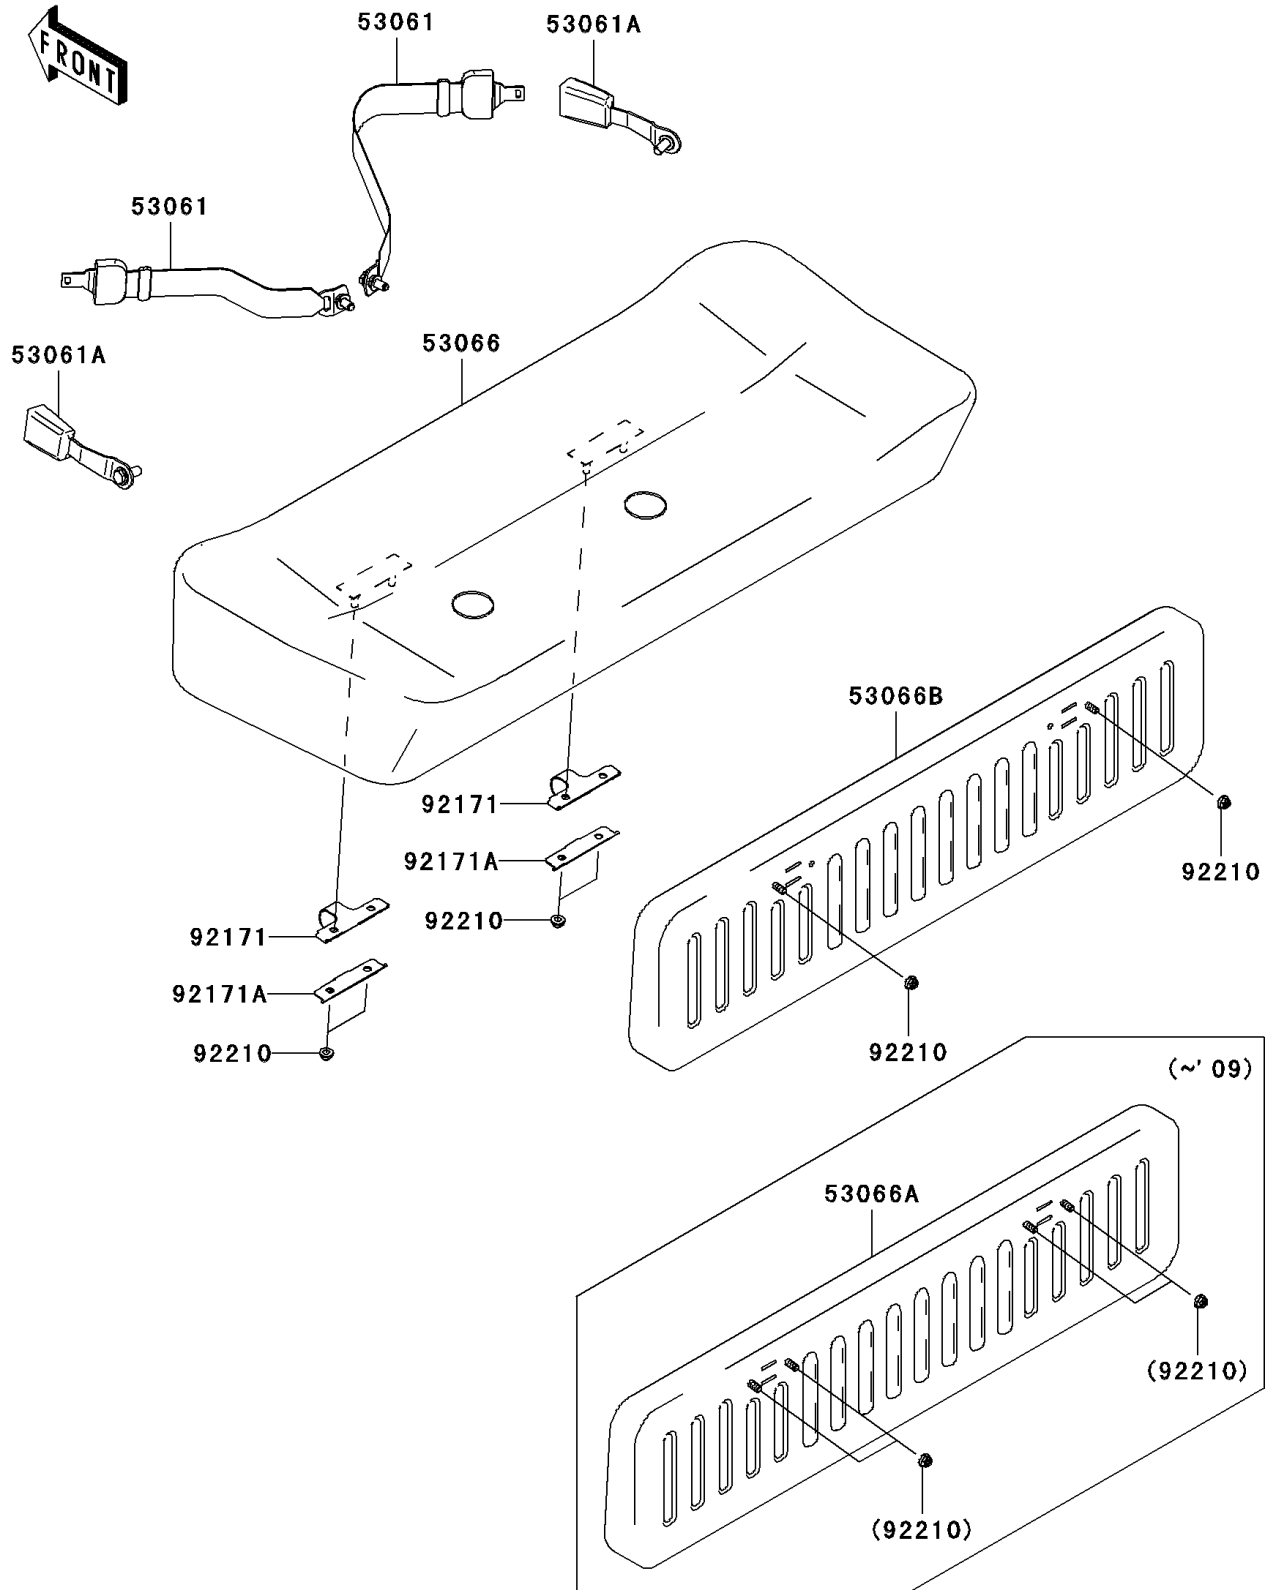

# Mule 610 4x4 PARTS DIAGRAM

Seat

F2510

# Mule 610 4x4 PARTS LIST

## Seat

| ITEM NAME                            | PART NUMBER    | QUANTITY |
|--------------------------------------|----------------|----------|
| BELT-SEAT,CATCH PLATE (Ref # 53061)  | 53061-1013     | 2        |
| BELT-SEAT,BUCKLE (Ref # 53061A)      | 53061-1014     | 2        |
| SEAT-ASSY,CUSHION,GRAY (Ref # 53066) | 53066-0115-12H | 1        |
| SEAT-ASSY,BACK,GRAY (Ref # 53066A)   | 53066-0116-12H | 1        |
| CLAMP (Ref # 92171)                  | 92171-0441     | 2        |
| CLAMP (Ref # 92171A)                 | 92171-0442     | 2        |
| NUT,FLANGED,LOCK,8MM (Ref # 92210)   | 92210-0005     | 8        |