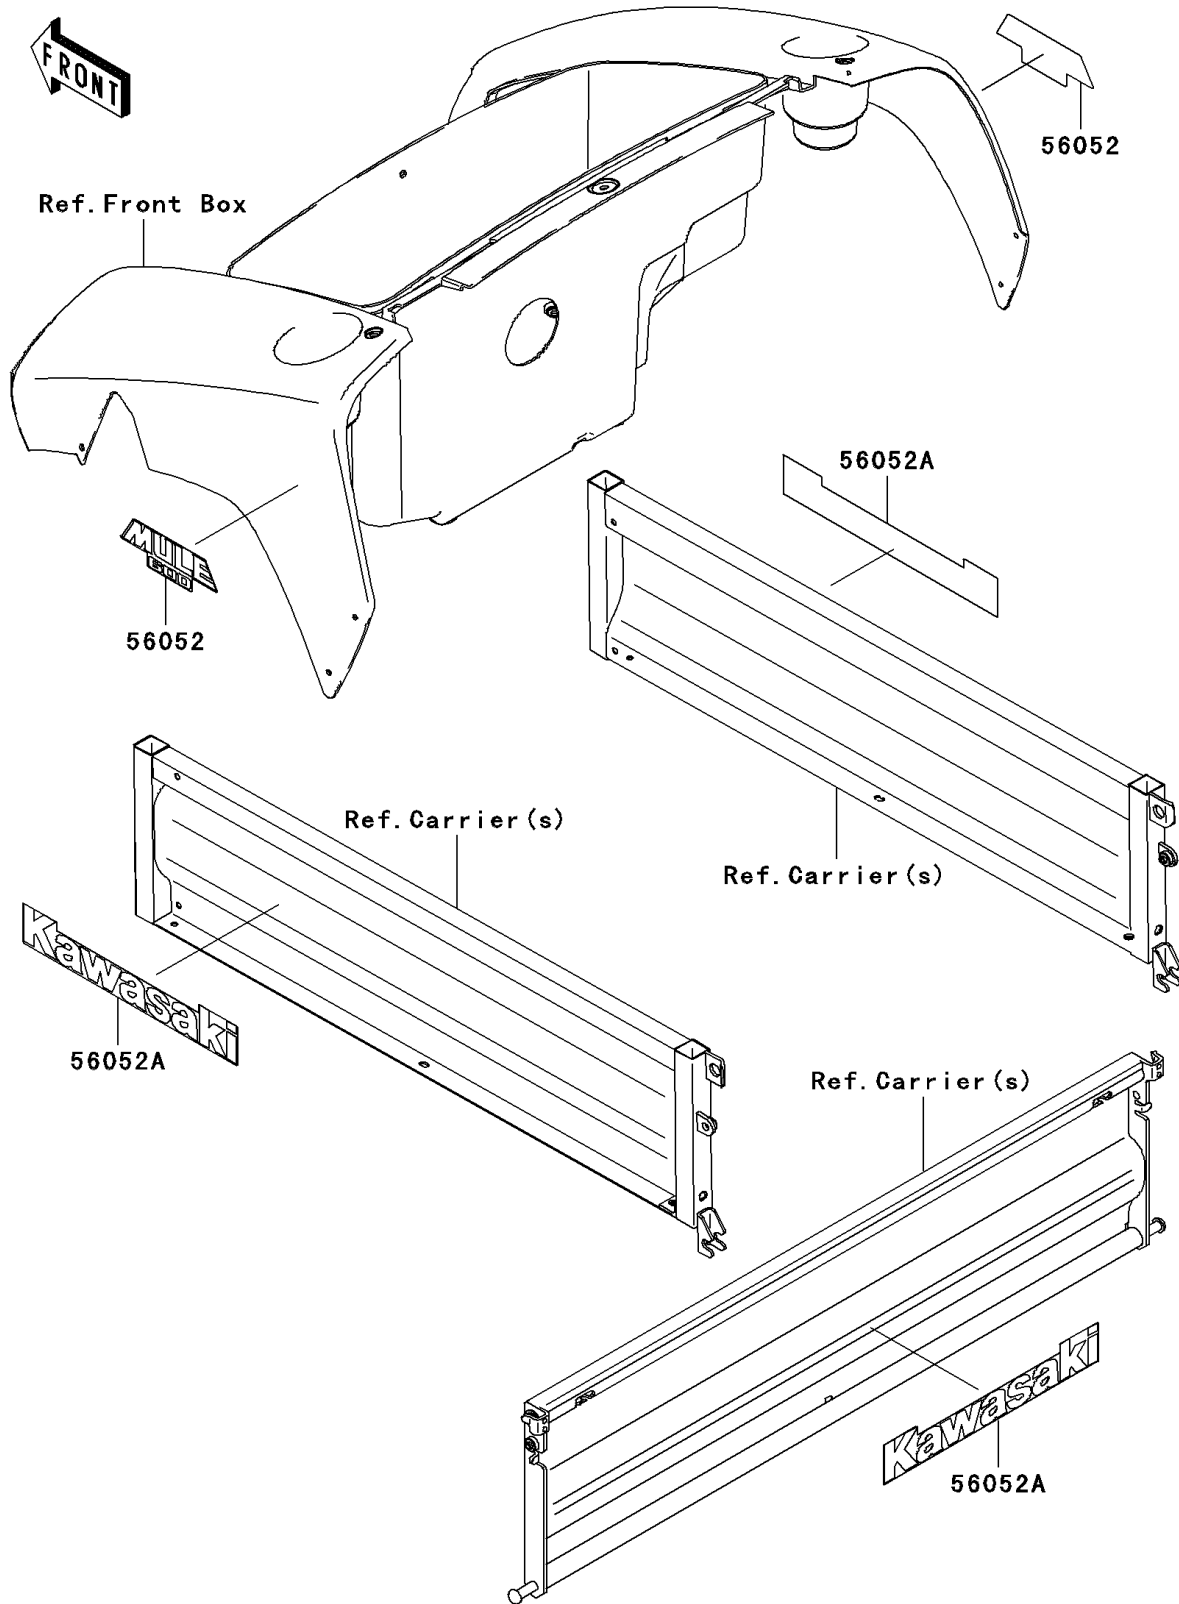

2008 Mule 600 PARTS DIAGRAM

Decals

F2861

2008 Mule 600 PARTS LIST

Decals

ITEM NAME	PART NUMBER	QUANTITY
MARK,FR FENDER,MULE 600 (Ref # 56052)	56052-0474	2
MARK,KAWASAKI (Ref # 56052A)	56052-1809	3