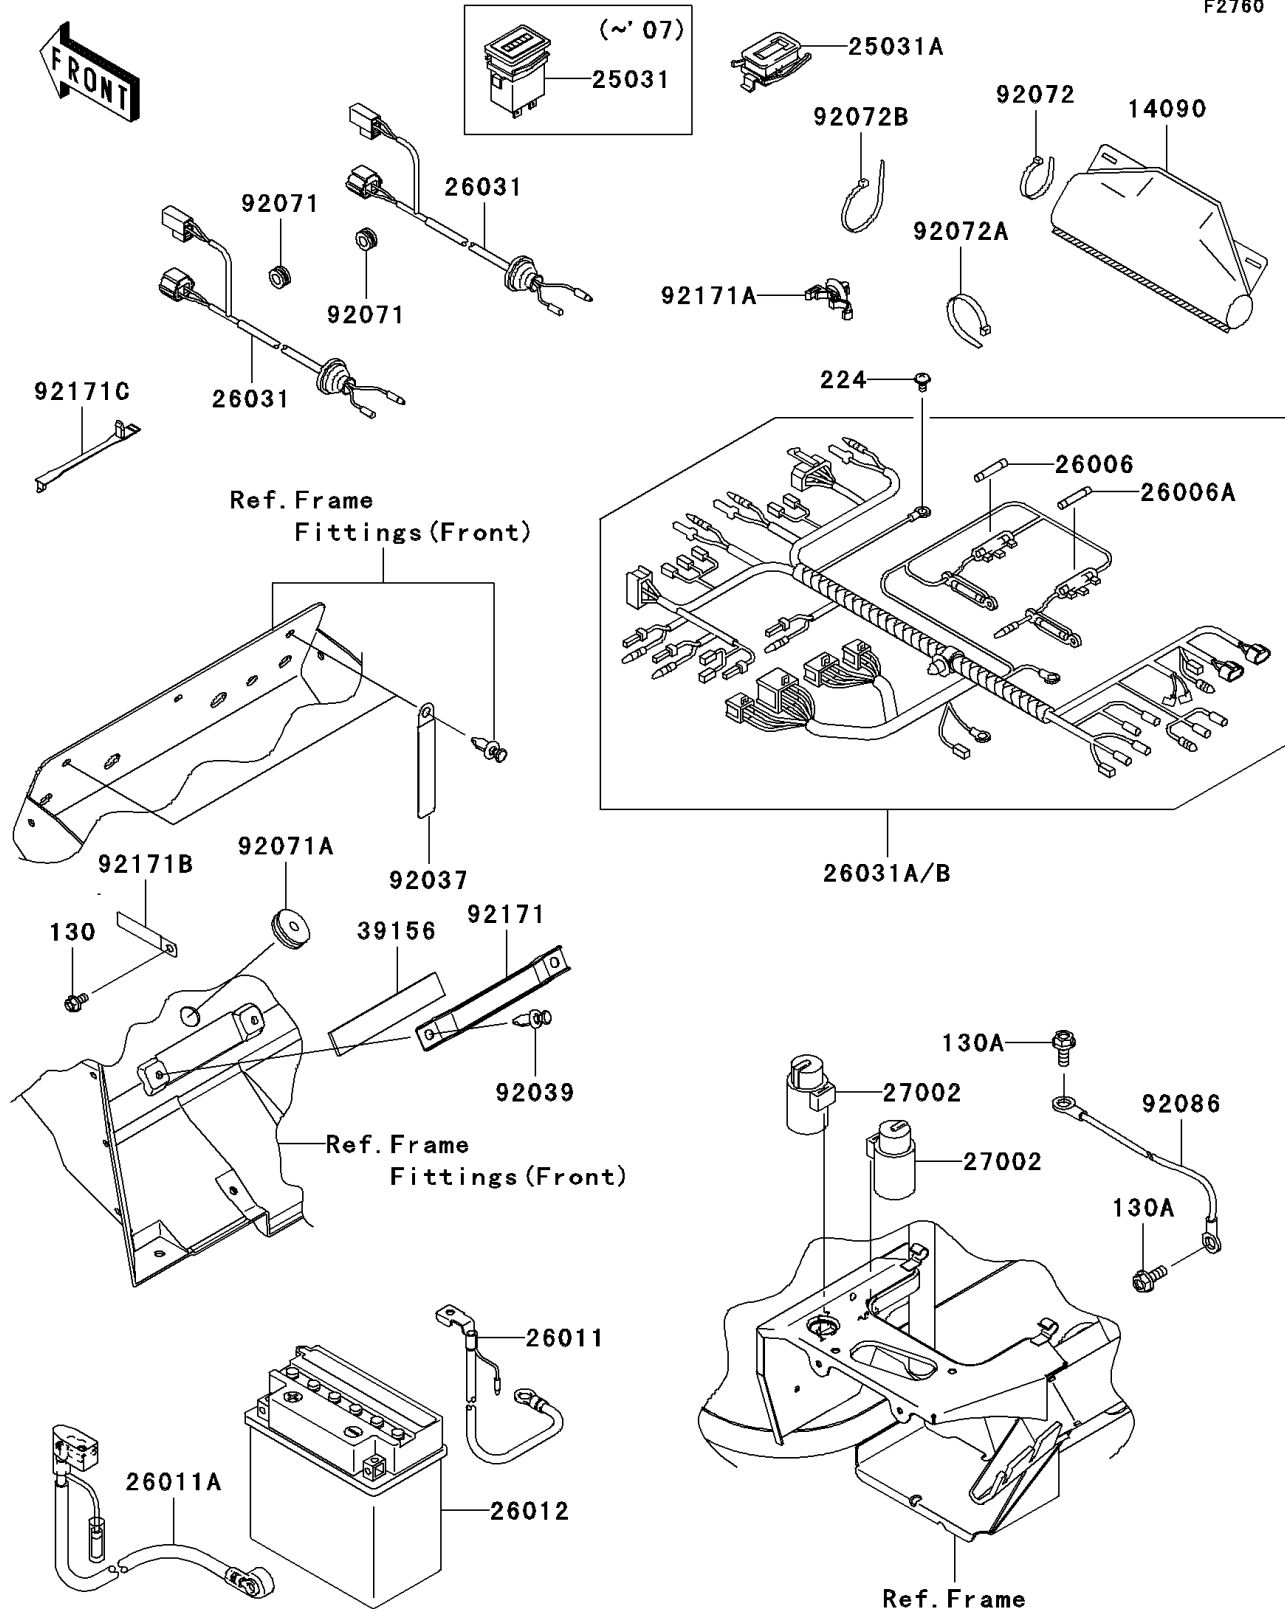

Mule 600 PARTS DIAGRAM

Chassis Electrical Equipment

F2760

Mule 600 PARTS LIST

Chassis Electrical Equipment

ITEM NAME	PART NUMBER	QUANTITY
-----------	-------------	----------