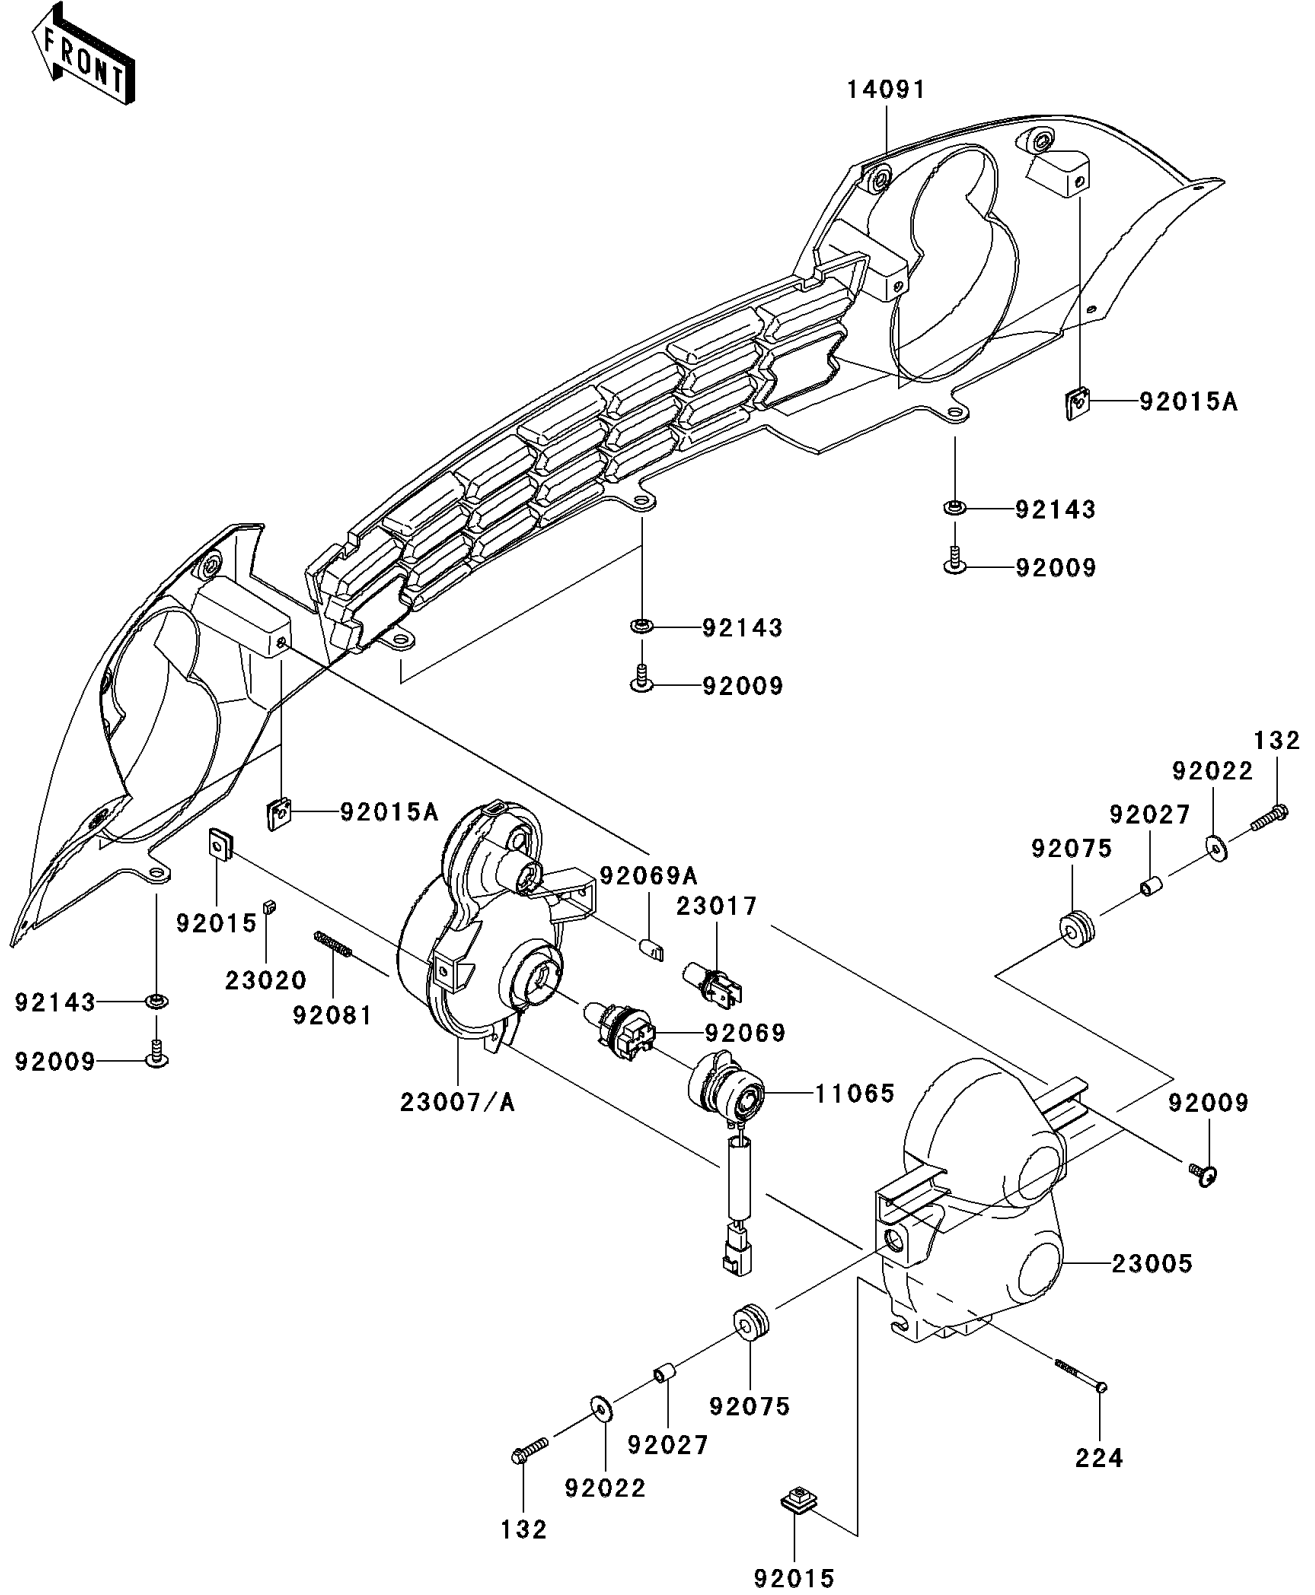

2008 Mule 600 PARTS DIAGRAM

Headlight(s)

F2710

2008 Mule 600 PARTS LIST

Headlight(s)

ITEM NAME	PART NUMBER	QUANTITY
BOLT-FLANGED-SMALL,6X25 (Ref # 132)	132BA0625	4
SCREW-PAN-WP-CROS,4X45 (Ref # 224)	224AA0445	2
CAP,HEAD LAMP (Ref # 11065)	11065-0104	2
COVER,FRONT GRILLE,F.BLACK (Ref # 14091)	14091-0342-6Z	1
BODY-COMP-HEAD LAMP (Ref # 23005)	23005-0005	2
LENS-COMP,HEAD LAMP,LH (Ref # 23007)	23007-0047	1
LENS-COMP,HEAD LAMP,RH (Ref # 23007A)	23007-0048	1
SOCKET,HEAD LAMP (Ref # 23017)	23017-0002	2
NUT,4MM,FOCUS ADJUST (Ref # 23020)	23020-018	2
SCREW,6X16 (Ref # 92009)	92009-1621	8
NUT,6MM (Ref # 92015)	92015-1094	6
NUT,CLAMP,6MM (Ref # 92015A)	92015-1678	4
WASHER,6.5X20X1.6 (Ref # 92022)	92022-125	4
COLLAR,6.8X10X12 (Ref # 92027)	92027-162	4
BULB,12V 30/30W (Ref # 92069)	92069-0012	2
BULB,12V 5W (Ref # 92069A)	92069-0013	2
DAMPER (Ref # 92075)	92075-1690	4
SPRING,FOCUS ADJUST (Ref # 92081)	92081-1896	2
COLLAR (Ref # 92143)	92143-1087	4