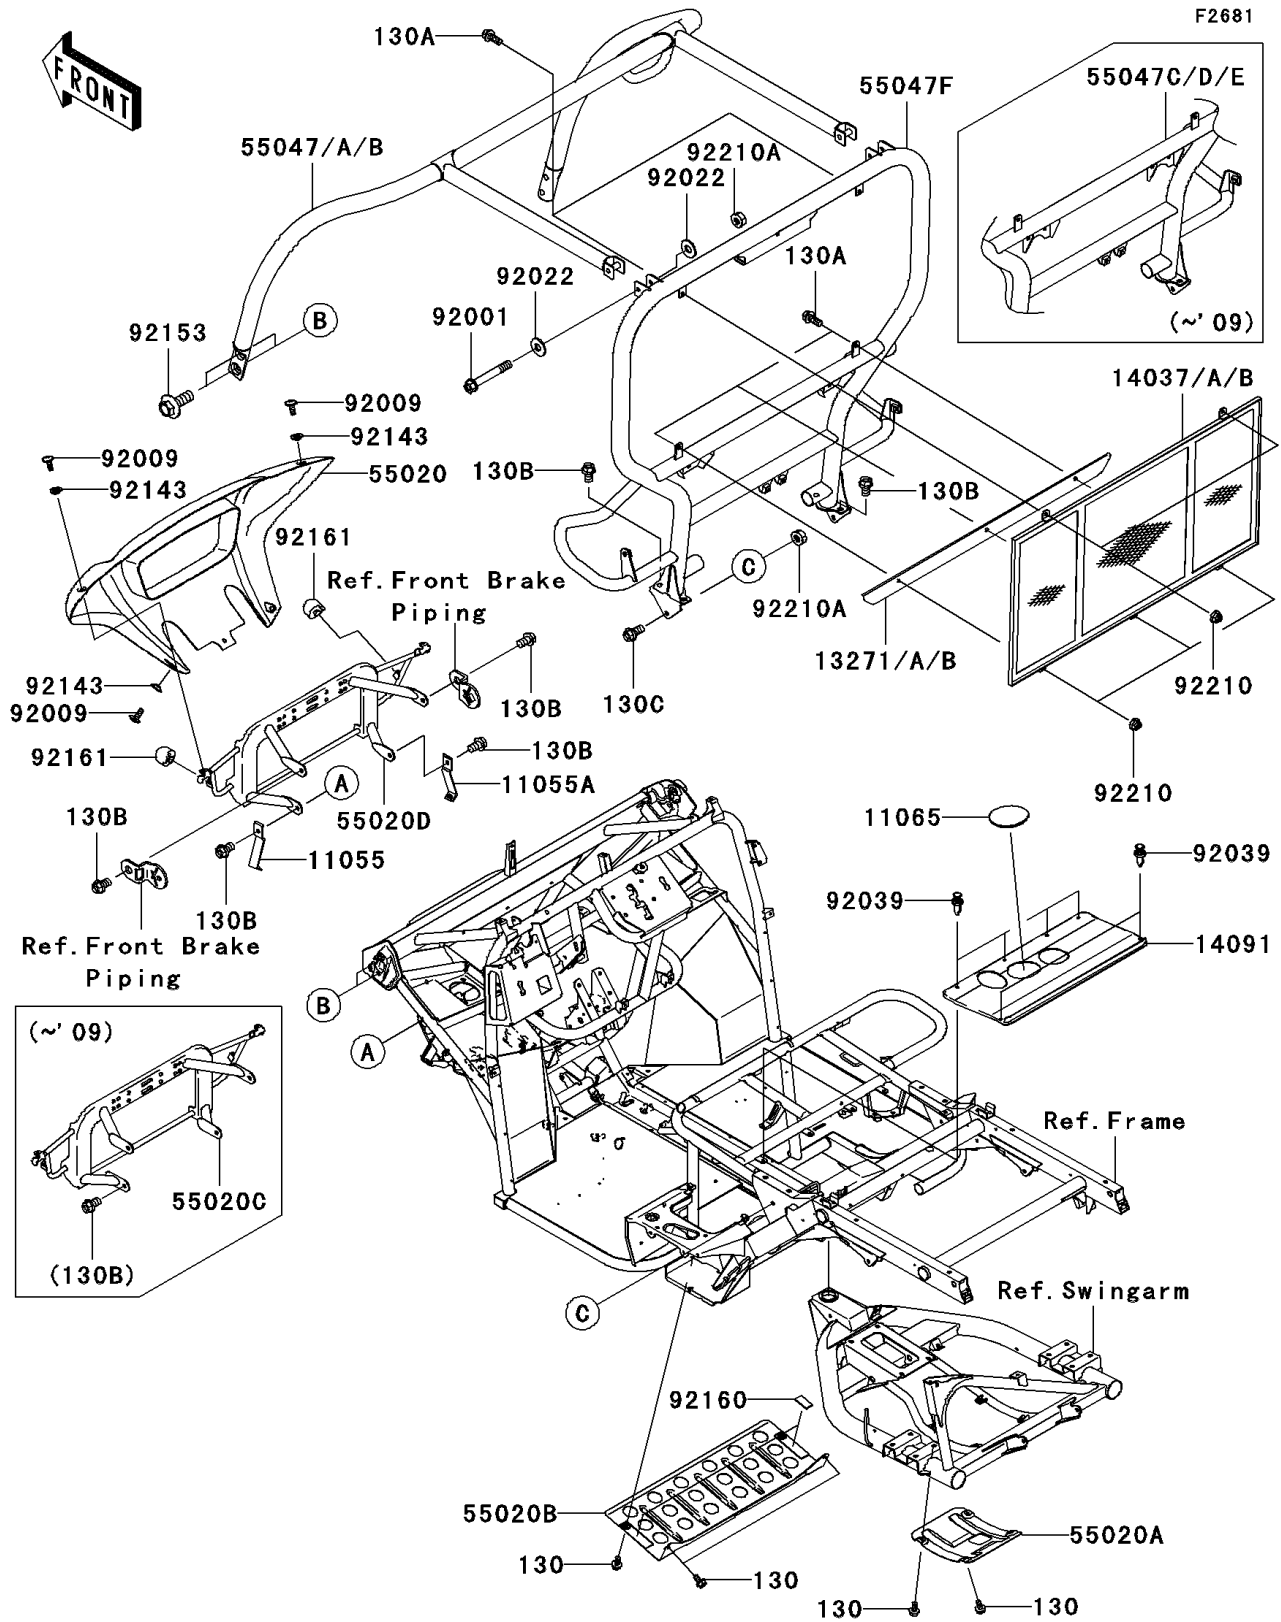

2009 Mule 600 PARTS DIAGRAM

Guards/Cab Frame

2009 Mule 600 PARTS LIST

Guards/Cab Frame

ITEM NAME	PART NUMBER	QUANTITY
-----------	-------------	----------