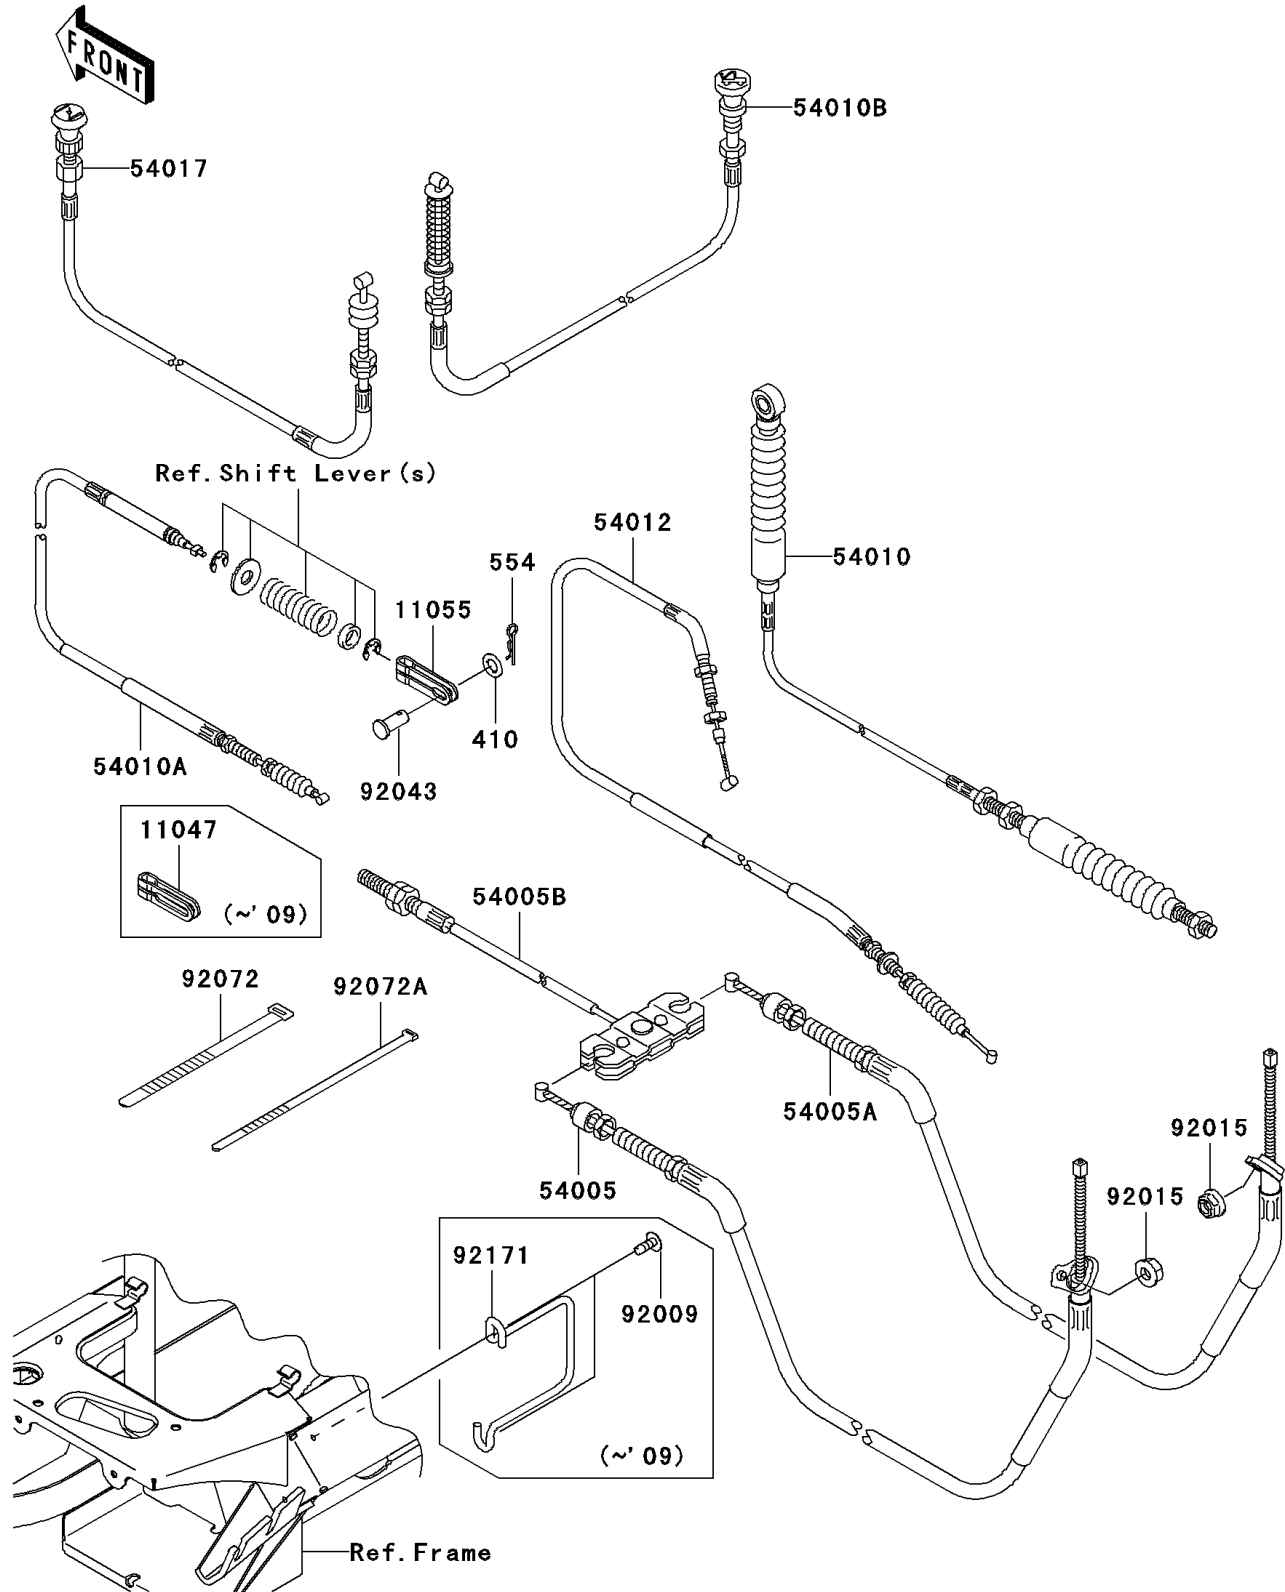

2008 Mule 600 PARTS DIAGRAM

Cables

F2540

2008 Mule 600 PARTS LIST

Cables

ITEM NAME	PART NUMBER	QUANTITY
WASHER-PLAIN-SMALL (Ref # 410)	410AA0600	1
PIN-SNAP (Ref # 554)	554DA0600	1
BRACKET,DIFF LOCK (Ref # 11047)	11047-1043	1
CABLE-BRAKE,PARKING,LH (Ref # 54005)	54005-0007	1
CABLE-BRAKE,PARKING,RH (Ref # 54005A)	54005-0008	1
CABLE-BRAKE,PARKING,FR (Ref # 54005B)	54005-1198	1
CABLE,SHIFT CONTROL (Ref # 54010)	54010-0014	1
CABLE,DIFF LOCK (Ref # 54010A)	54010-0017	1
CABLE,HOOD (Ref # 54010B)	54010-0026	1
CABLE-THROTTLE (Ref # 54012)	54012-0127	1
CABLE-STARTER (Ref # 54017)	54017-0012	1
SCREW,TAPPING,6X16 (Ref # 92009)	92009-1166	2
NUT,LOCK,FLANGED,6MM (Ref # 92015)	92015-1339	2
PIN,6X11 (Ref # 92043)	92043-092	1
BAND,L=149 (Ref # 92072)	92072-031	2
BAND,L=188 (Ref # 92072A)	92072-1239	3
CLAMP (Ref # 92171)	92171-0300	1