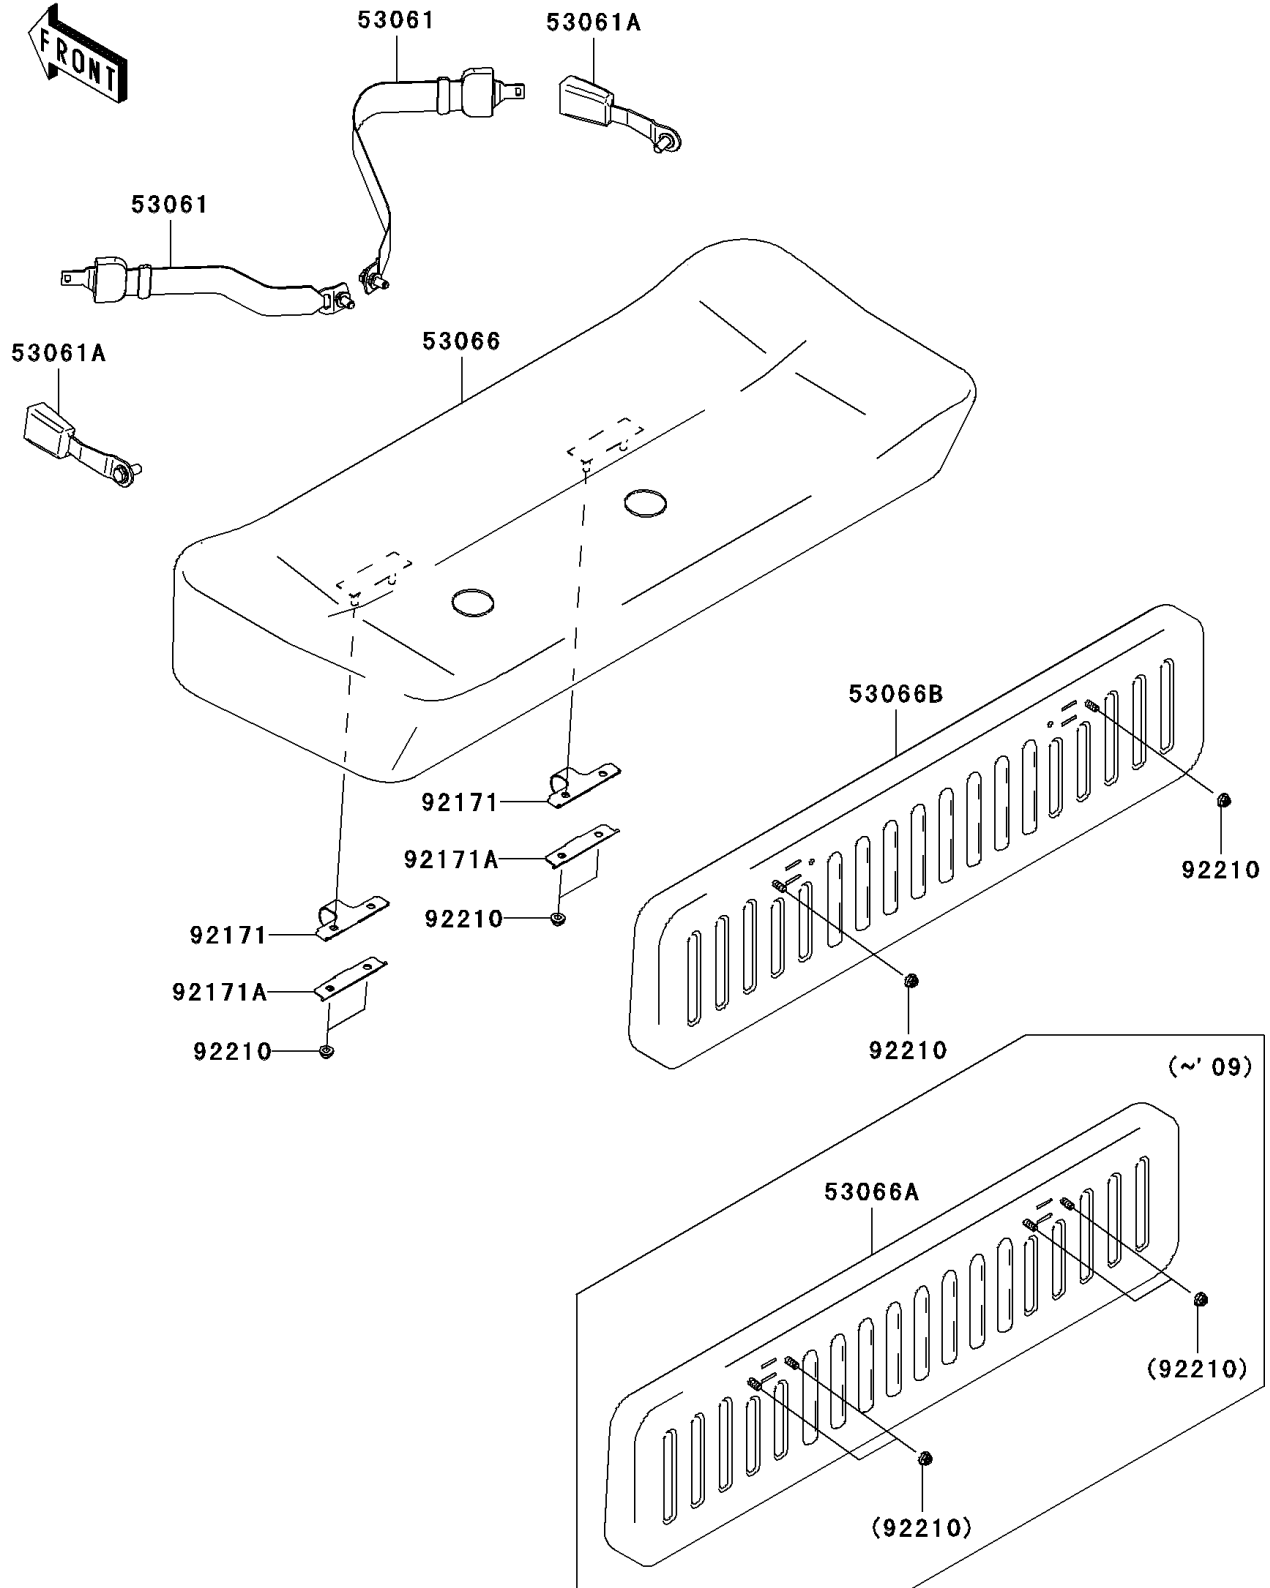

# 2008 Mule 600 PARTS DIAGRAM

Seat

F2510

## 2008 Mule 600 PARTS LIST

### Seat

ITEM NAME	PART NUMBER	QUANTITY
BELT-SEAT,CATCH PLATE (Ref # 53061)	53061-1013	2
BELT-SEAT,BUCKLE (Ref # 53061A)	53061-1014	2
SEAT-ASSY,CUSHION,GRAY (Ref # 53066)	53066-0115-12H	1
SEAT-ASSY,BACK,GRAY (Ref # 53066A)	53066-0116-12H	1
CLAMP (Ref # 92171)	92171-0441	2
CLAMP (Ref # 92171A)	92171-0442	2
NUT,FLANGED,LOCK,8MM (Ref # 92210)	92210-0005	8