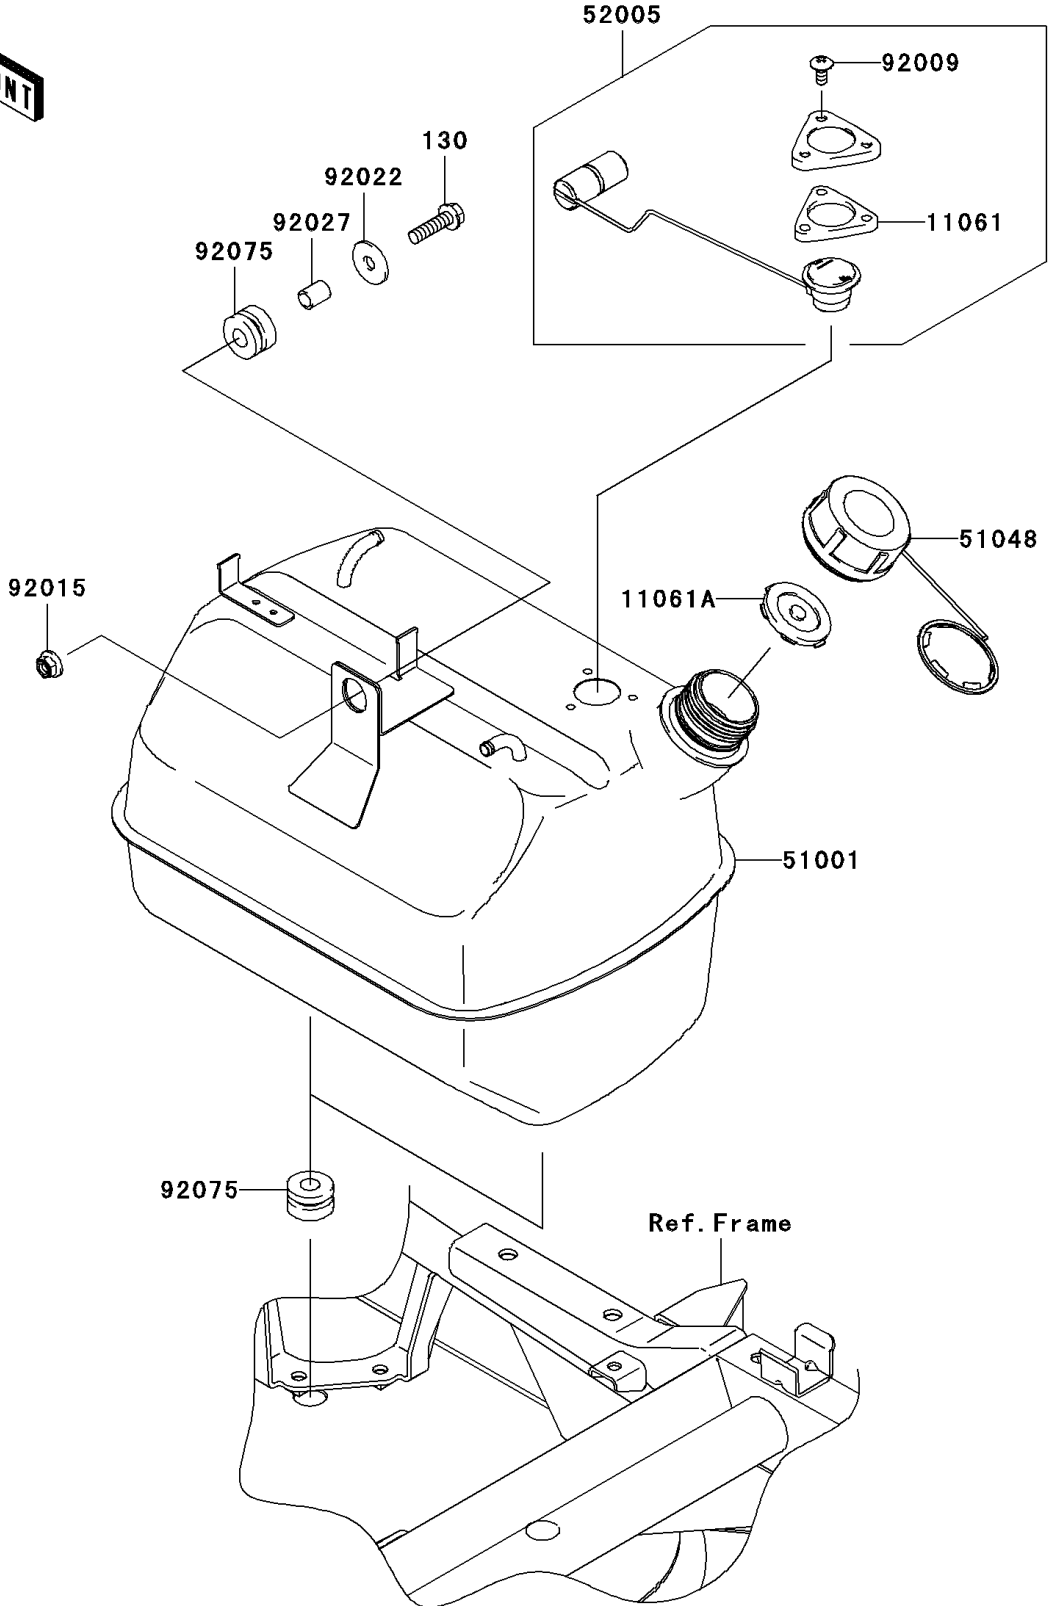

# 2008 Mule 600 PARTS DIAGRAM

Fuel Tank(B8F-BAF)(CA)

F2410A

## 2008 Mule 600 PARTS LIST

Fuel Tank(B8F-BAF)(CA)

ITEM NAME	PART NUMBER	QUANTITY
BOLT-FLANGED,8X30 (Ref # 130)	130AA0830	1
GASKET,FUEL GAUGE (Ref # 11061)	11061-0120	1
GASKET,FUEL TANK CAP (Ref # 11061A)	11061-7508	1
TANK-COMP-FUEL (Ref # 51001)	51001-0218	1
CAP-ASSY-TANK,FUEL (Ref # 51048)	51048-0026	1
GAUGE,FUEL (Ref # 52005)	52005-0012	1
SCREW,6X14 (Ref # 92009)	92009-1541	3
NUT,LOCK,FLANGED,8MM (Ref # 92015)	92015-1397	1
WASHER,9X28X2.3 (Ref # 92022)	92022-1632	1
COLLAR,8.8X12X15.5 (Ref # 92027)	92027-1081	1
DAMPER (Ref # 92075)	92075-1736	3