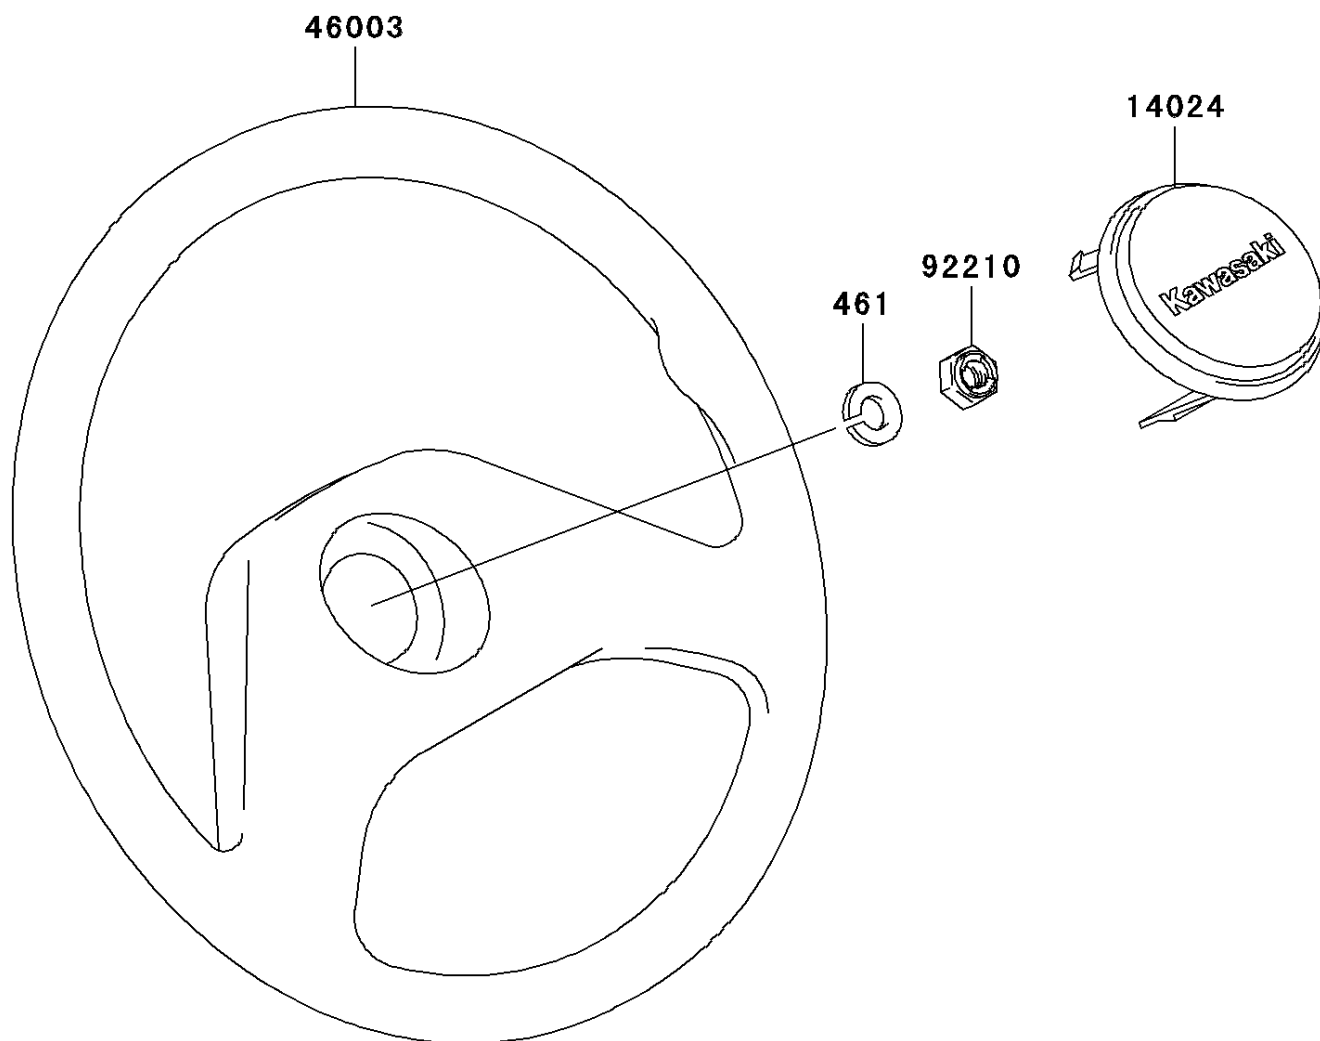

Mule 600 PARTS DIAGRAM

Steering Wheel

F2311

Mule 600 PARTS LIST

Steering Wheel

ITEM NAME

PART NUMBER

QUANTITY
