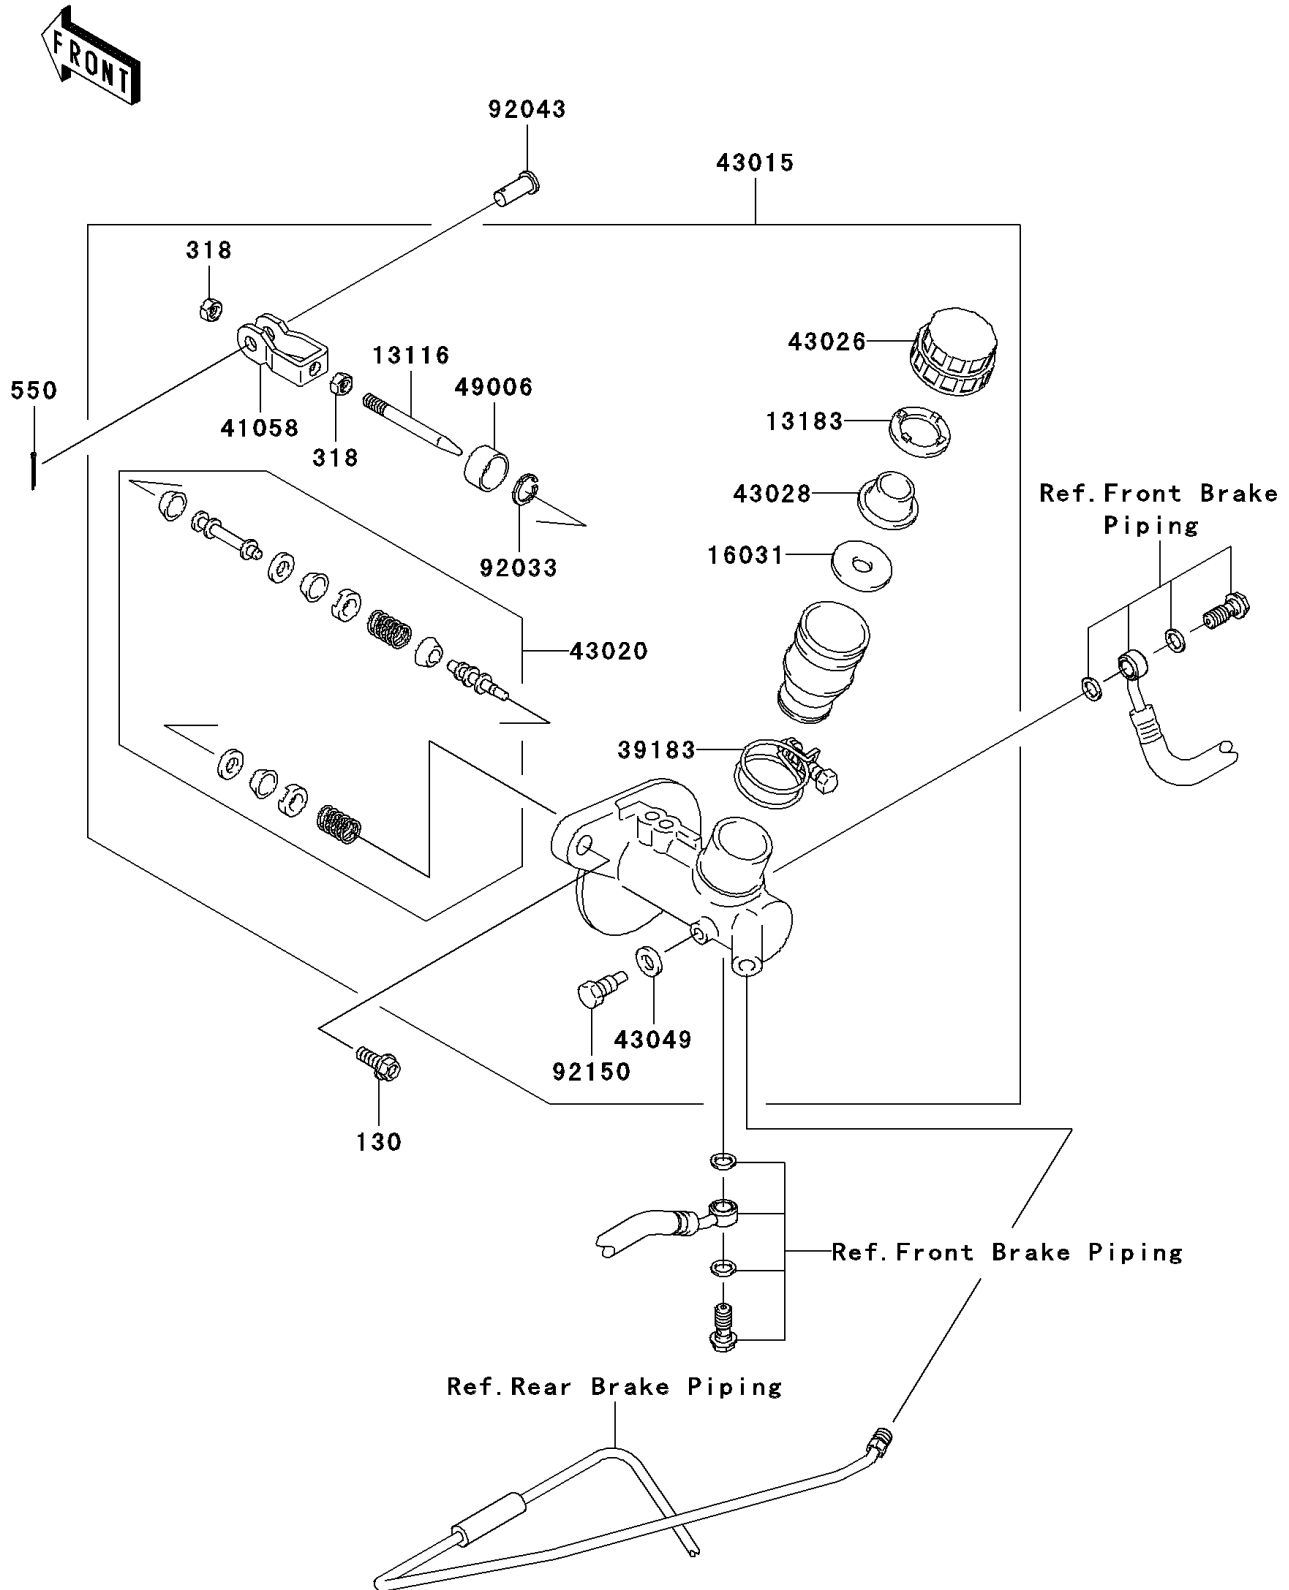

# 2008 Mule 600 PARTS DIAGRAM

Master Cylinder

F2261

# 2008 Mule 600 PARTS LIST

Master Cylinder

ITEM NAME	PART NUMBER	QUANTITY
-----------	-------------	----------