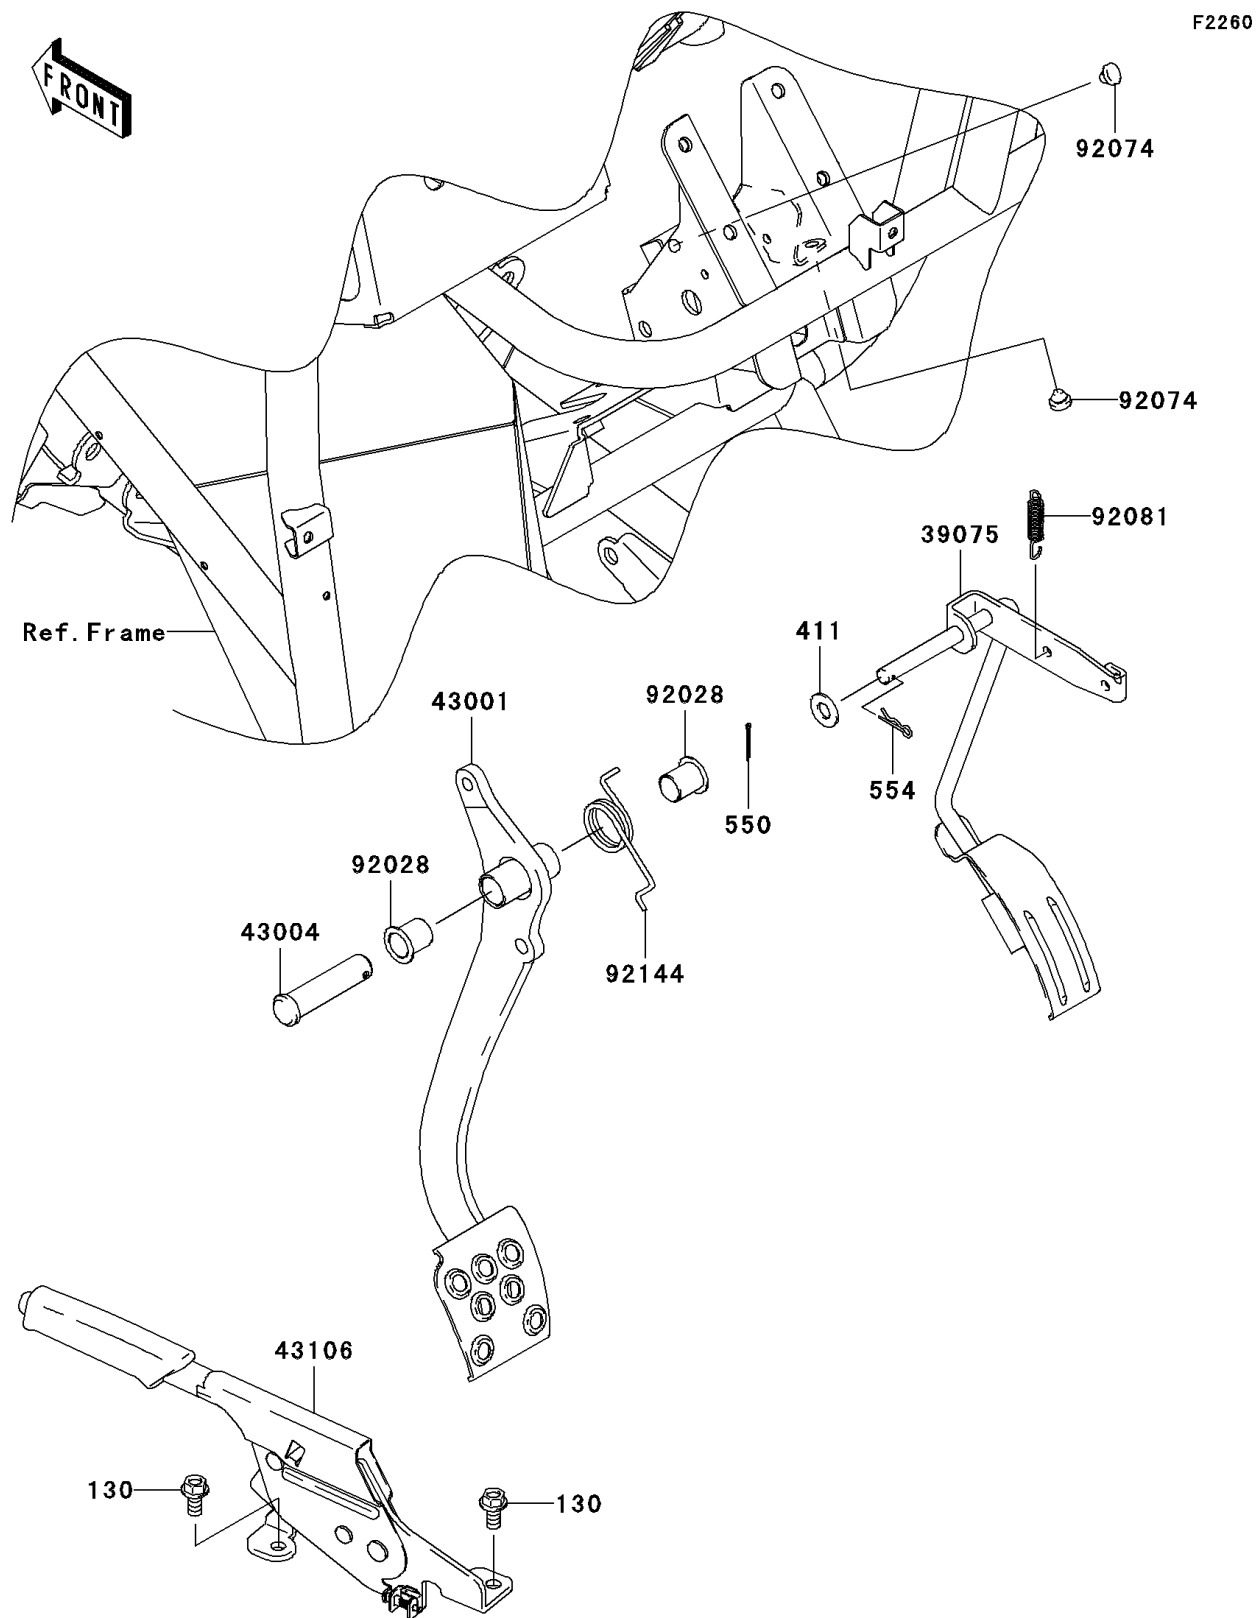

Mule 600 PARTS DIAGRAM

Brake Pedal/Throttle Lever

Mule 600 PARTS LIST

Brake Pedal/Throttle Lever

ITEM NAME	PART NUMBER	QUANTITY
-----------	-------------	----------