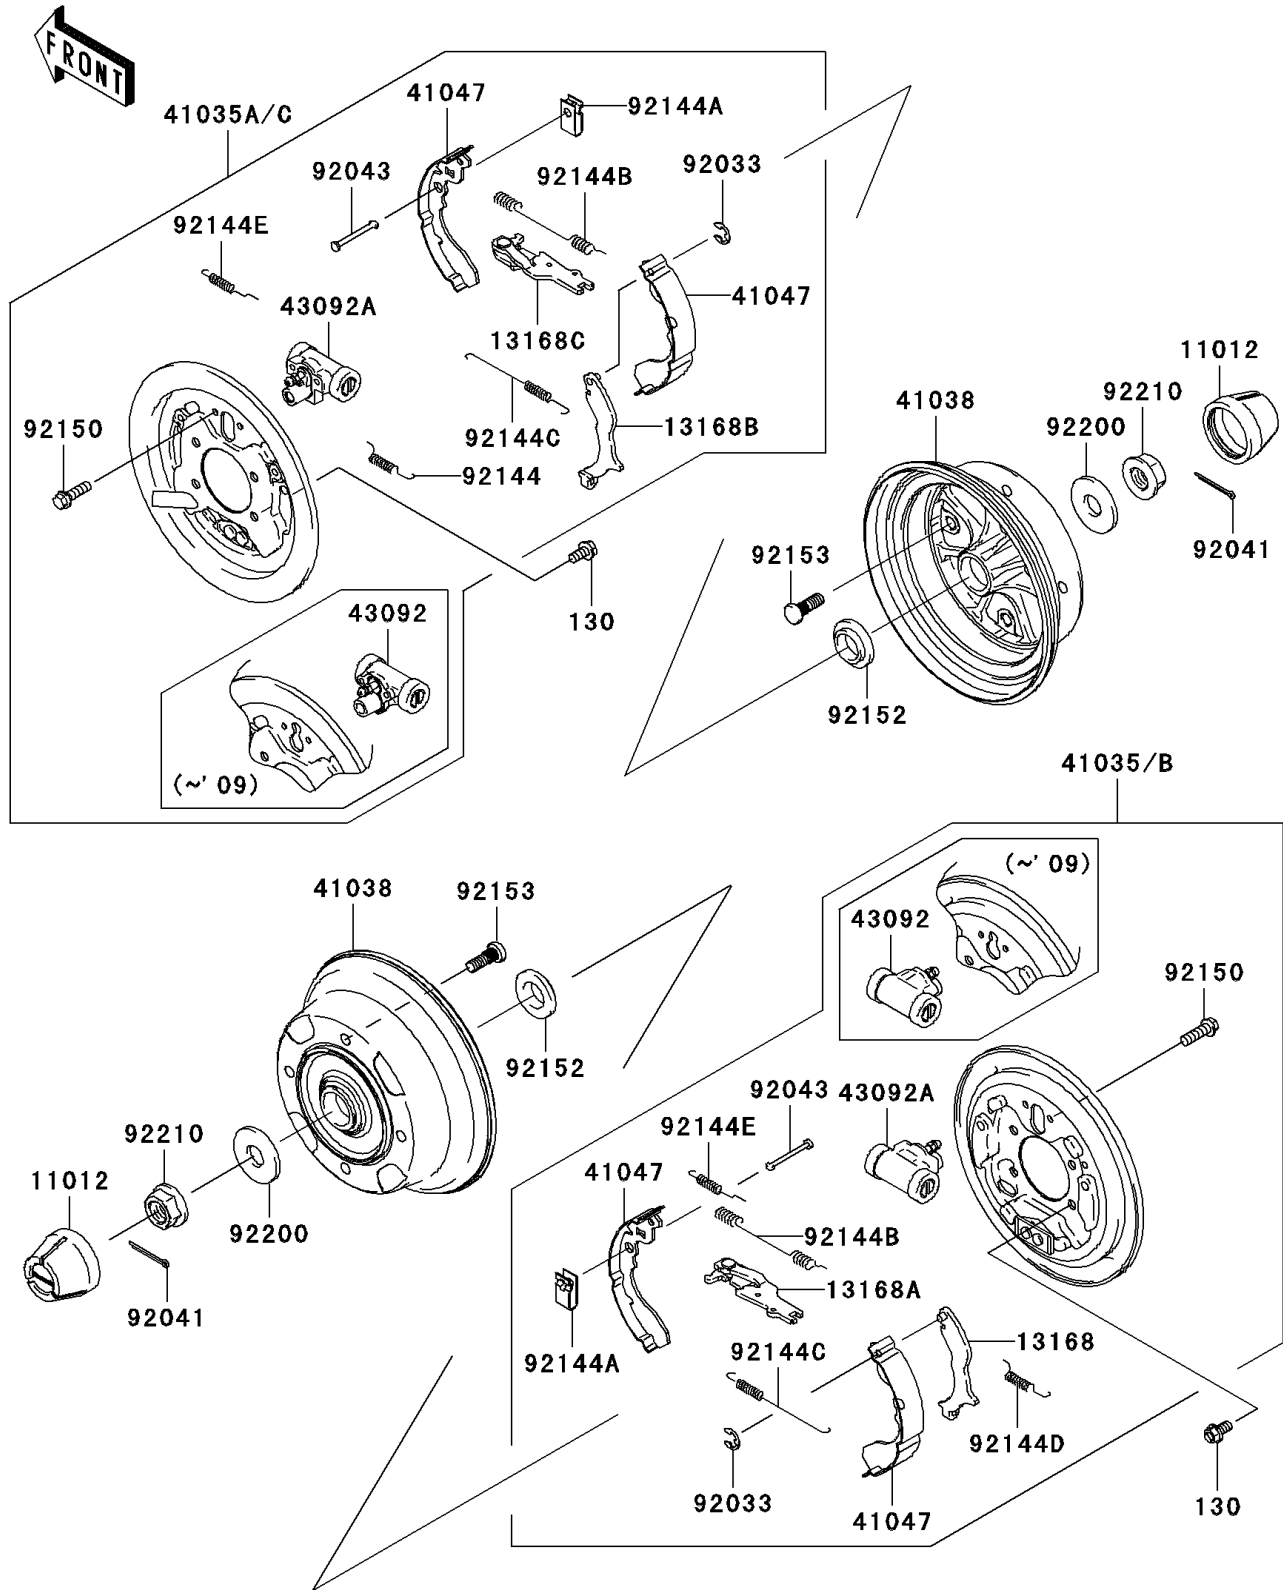

# 2008 Mule 600 PARTS DIAGRAM

Rear Hubs/Brakes

F2240

## 2008 Mule 600 PARTS LIST

### Rear Hubs/Brakes

ITEM NAME	PART NUMBER	QUANTITY
BOLT-FLANGED,8X16 (Ref # 130)	130CA0816	8
CAP,WHEEL (Ref # 11012)	11012-1969	2
LEVER,BRAKE,LH (Ref # 13168)	13168-0065	1
LEVER,BRAKE,LH (Ref # 13168A)	13168-0066	1
LEVER,BRAKE,RH (Ref # 13168B)	13168-0067	1
LEVER,BRAKE,RH (Ref # 13168C)	13168-0068	1
PANEL-ASSY-BRAKE,RR,LH (Ref # 41035)	41035-0018	1
PANEL-ASSY-BRAKE,RR,RH (Ref # 41035A)	41035-0019	1
DRUM,REAR BRAKE (Ref # 41038)	41038-0018	2
SHOE-ASSY-BRAKE,RR (Ref # 41047)	41047-1052	4
CYLINDER (Ref # 43092)	43092-0001	2
RING-SNAP (Ref # 92033)	92033-1279	2
COTTER,4.0X35 (Ref # 92041)	92041-1053	2
PIN,SHOE HOLD (Ref # 92043)	92043-1460	4
SPRING,RH (Ref # 92144)	92144-1608	1
SPRING,SHOE HOLD (Ref # 92144A)	92144-1609	4
SPRING,RETURN,UPP (Ref # 92144B)	92144-1612	2
SPRING,RETURN,LWR (Ref # 92144C)	92144-1613	2
SPRING (Ref # 92144D)	92144-1614	1
SPRING (Ref # 92144E)	92144-1615	2
BOLT,FLANGED,6X10 (Ref # 92150)	92150-1664	4
COLLAR (Ref # 92152)	92152-0284	2
BOLT,10X30 (Ref # 92153)	92153-0920	8
WASHER,20.3X52X4.5 (Ref # 92200)	92200-0130	2
NUT,FLANGED,20MM (Ref # 92210)	92210-2093	2