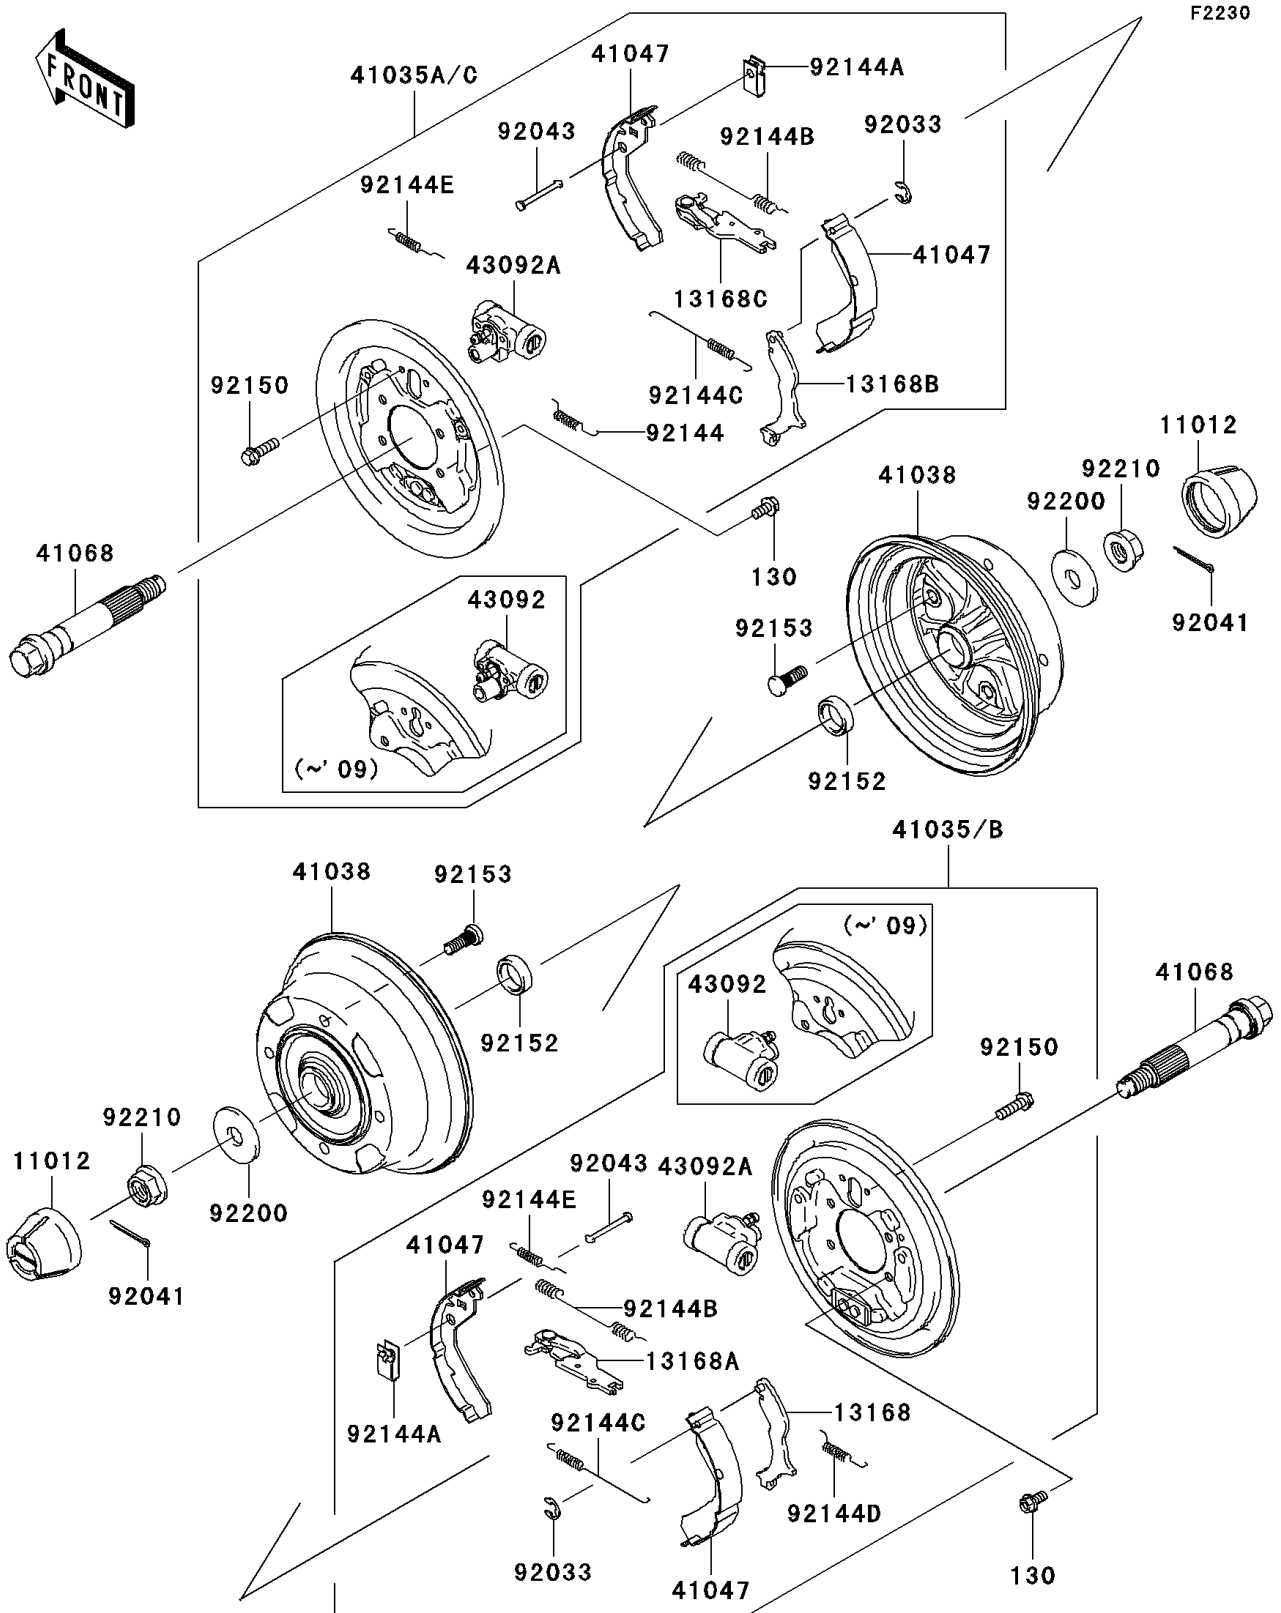

2008 Mule 600 PARTS DIAGRAM

Front Hubs/Brakes

2008 Mule 600 PARTS LIST

Front Hubs/Brakes

ITEM NAME	PART NUMBER	QUANTITY
BOLT-FLANGED,8X16 (Ref # 130)	130CA0816	8
CAP,WHEEL (Ref # 11012)	11012-1969	2
LEVER,BRAKE,LH (Ref # 13168)	13168-0065	1
LEVER,BRAKE,LH (Ref # 13168A)	13168-0066	1
LEVER,BRAKE,RH (Ref # 13168B)	13168-0067	1
LEVER,BRAKE,RH (Ref # 13168C)	13168-0068	1
PANEL-ASSY-BRAKE,FR,LH (Ref # 41035)	41035-0016	1
PANEL-ASSY-BRAKE,FR,RH (Ref # 41035A)	41035-0017	1
DRUM,FRONT BRAKE (Ref # 41038)	41038-0013	2
SHOE-ASSY-BRAKE (Ref # 41047)	41047-0001	4
AXLE,FR (Ref # 41068)	41068-0026	2
CYLINDER (Ref # 43092)	43092-0001	2
RING-SNAP (Ref # 92033)	92033-1279	2
COTTER,4.0X35 (Ref # 92041)	92041-1053	2
PIN,SHOE HOLD (Ref # 92043)	92043-1460	4
SPRING,RH (Ref # 92144)	92144-1608	1
SPRING,SHOE HOLD (Ref # 92144A)	92144-1609	4
SPRING,RETURN,UPP (Ref # 92144B)	92144-1612	2
SPRING,RETURN,LWR (Ref # 92144C)	92144-1613	2
SPRING (Ref # 92144D)	92144-1614	1
SPRING (Ref # 92144E)	92144-1615	2
BOLT,FLANGED,6X10 (Ref # 92150)	92150-1664	4
COLLAR,25X34X10 (Ref # 92152)	92152-0164	2
BOLT,10X30 (Ref # 92153)	92153-0920	8
WASHER,18.5X52X4.5 (Ref # 92200)	92200-1474	2
NUT,FLANGED,18MM (Ref # 92210)	92210-0132	2