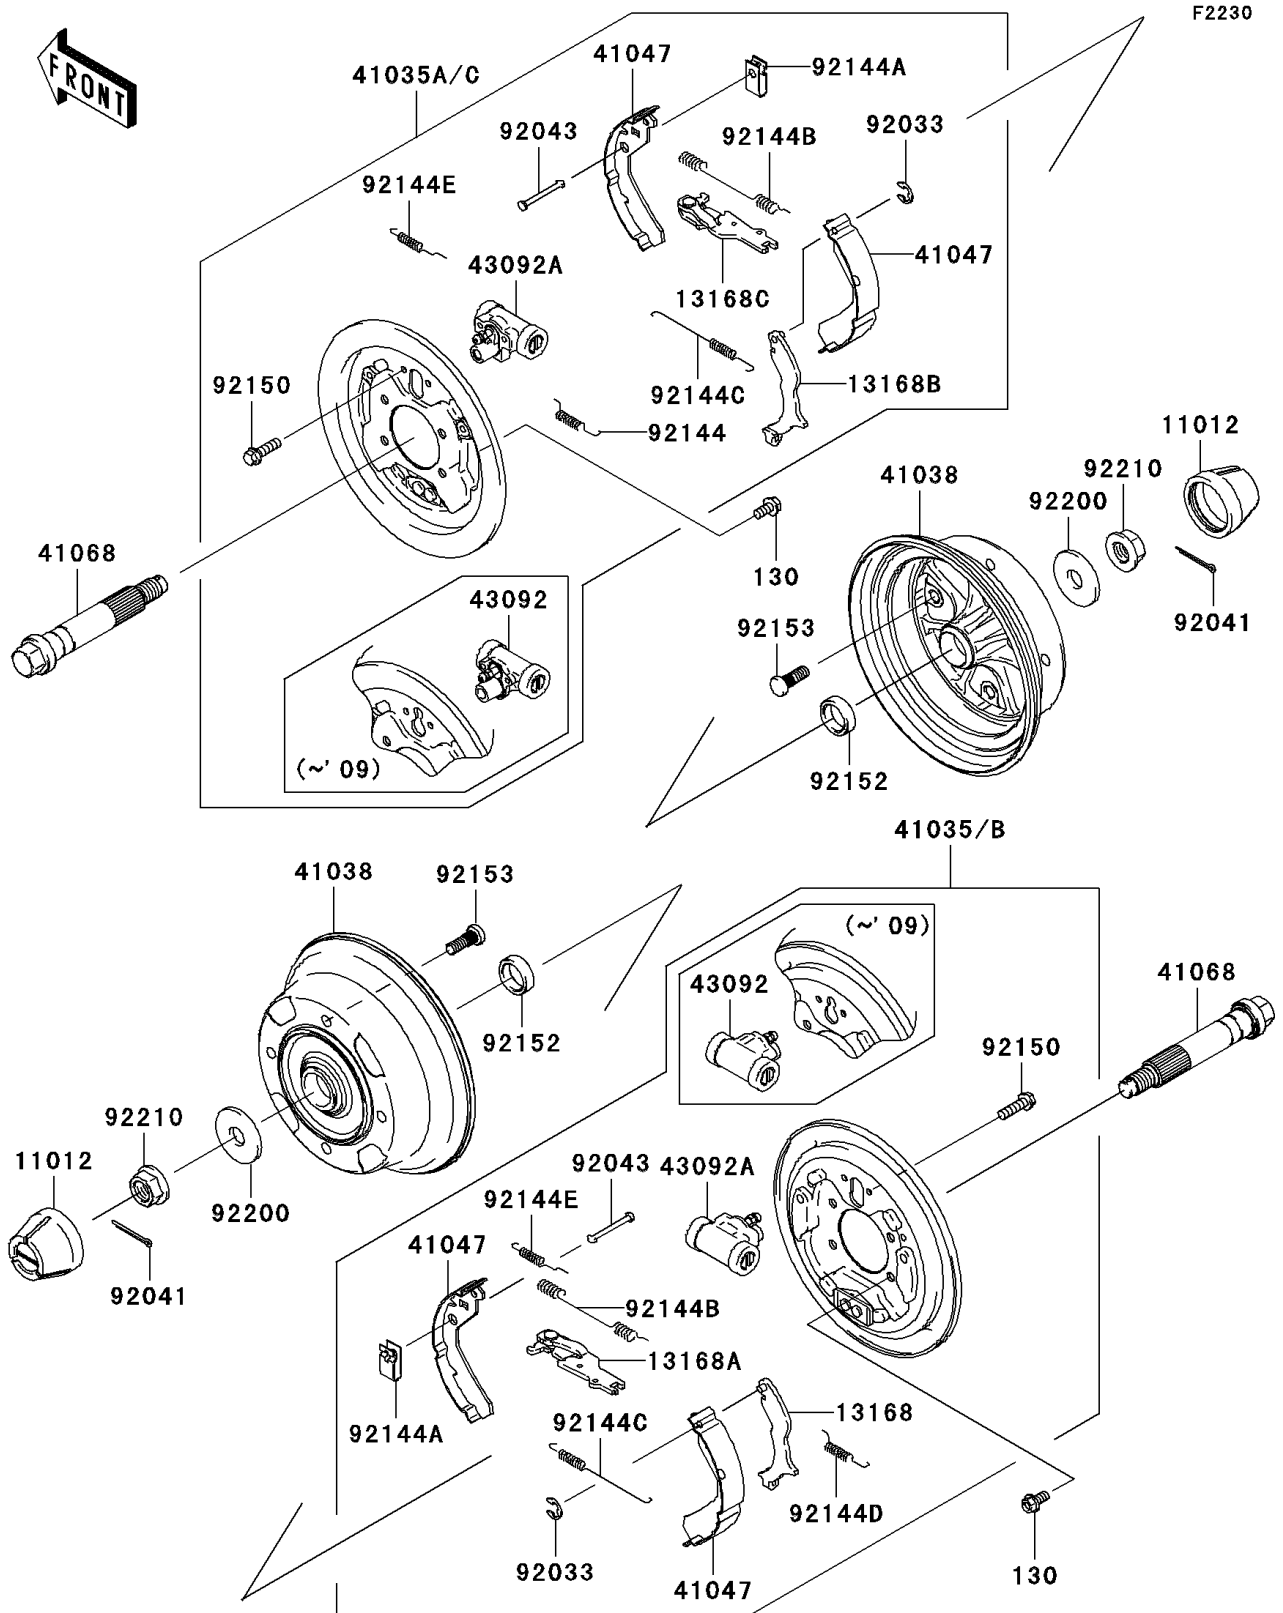

Mule 600 PARTS DIAGRAM

Front Hubs/Brakes

Mule 600 PARTS LIST

Front Hubs/Brakes

ITEM NAME	PART NUMBER	QUANTITY
-----------	-------------	----------