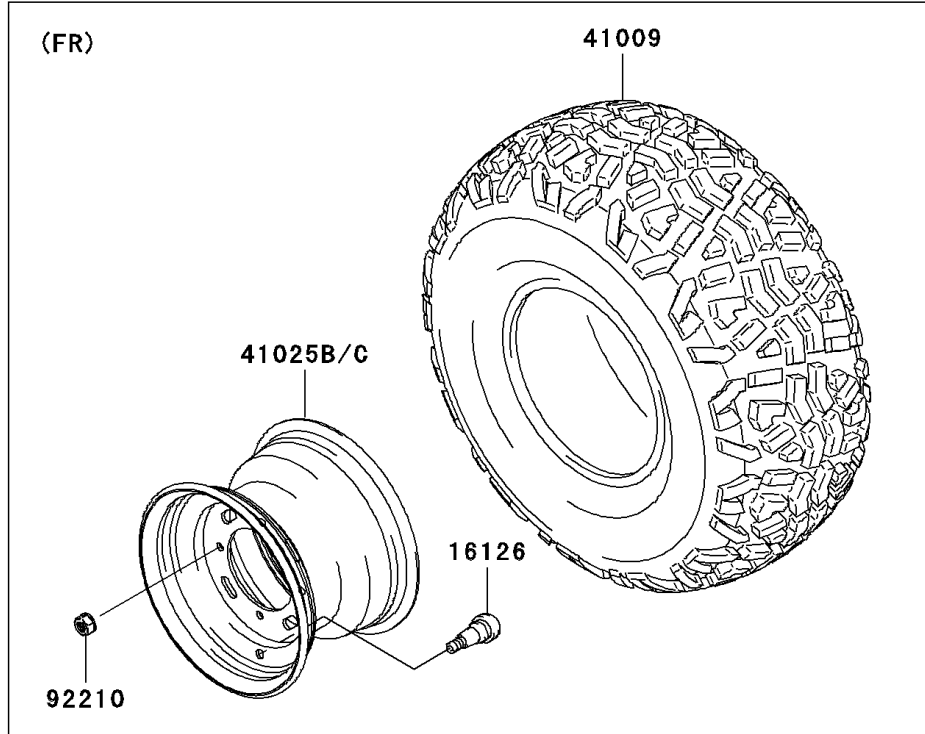

2009 Mule 600 PARTS DIAGRAM

Wheels/Tires

F2210

2009 Mule 600 PARTS LIST

Wheels/Tires

ITEM NAME	PART NUMBER	QUANTITY
VALVE (Ref # 16126)	16126-4001	4
TIRE,FR,22X9.00-10 4PR,KT901(D (Ref # 41009)	41009-0049	2
TIRE,RR,22X11.00-10,KT869(D) (Ref # 41009A)	41009-0050	2
RIM,RR,10X8.5,F.S.BLACK (Ref # 41025A)	41025-0039-397	2
RIM,FR,10X7.0 AT,F.S.BLACK (Ref # 41025C)	41025-0040-397	2
NUT,LOCK,10MM (Ref # 92210)	92210-1204	16