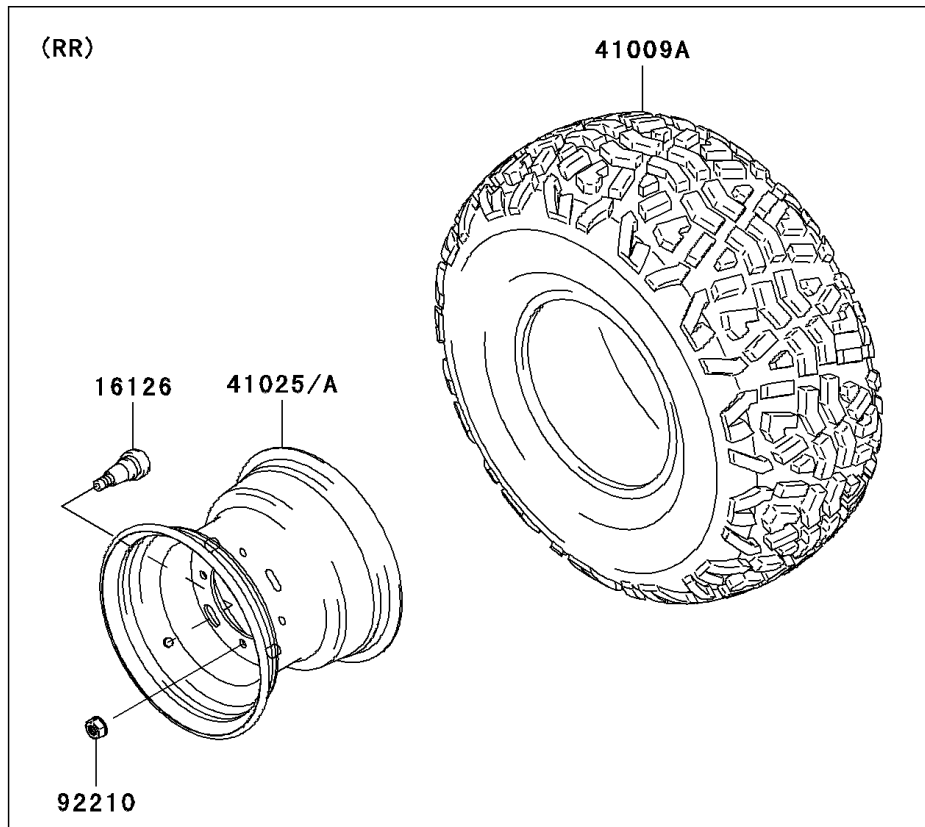

2009 Mule 600 PARTS DIAGRAM

Wheels/Tires

F2210

2009 Mule 600 PARTS LIST

Wheels/Tires

ITEM NAME	PART NUMBER	QUANTITY
VALVE (Ref # 16126)	16126-4001	4
TIRE,FR,22X9.00-10 4PR,KT901(D (Ref # 41009)	41009-0049	2
TIRE,RR,22X11.00-10,KT869(D) (Ref # 41009A)	41009-0050	2
RIM,RR,10X8.5,F.S.BLACK (Ref # 41025A)	41025-0039-397	2
RIM,FR,10X7.0 AT,F.S.BLACK (Ref # 41025C)	41025-0040-397	2
NUT,LOCK,10MM (Ref # 92210)	92210-1204	16