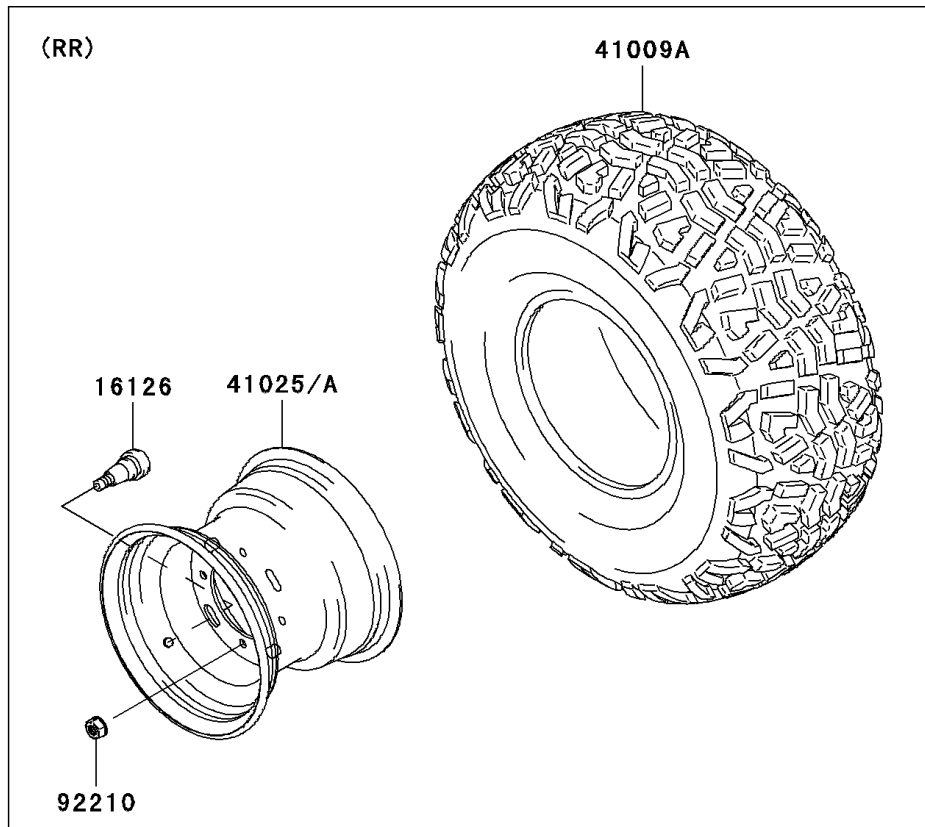

2008 Mule 600 PARTS DIAGRAM

Wheels/Tires

F2210

2008 Mule 600 PARTS LIST

Wheels/Tires

ITEM NAME	PART NUMBER	QUANTITY
VALVE (Ref # 16126)	16126-4001	4
TIRE,FR,22X9.00-10 4PR,KT901(D (Ref # 41009)	41009-0049	2
TIRE,RR,22X11.00-10,KT869(D) (Ref # 41009A)	41009-0050	2
RIM,RR,10X8.5,M.GRAYSTONE (Ref # 41025)	41025-0039-379	2
RIM,FR,10X7.0 AT,M.GRAYSTONE (Ref # 41025B)	41025-0040-379	2
NUT,LOCK,10MM (Ref # 92210)	92210-1204	16