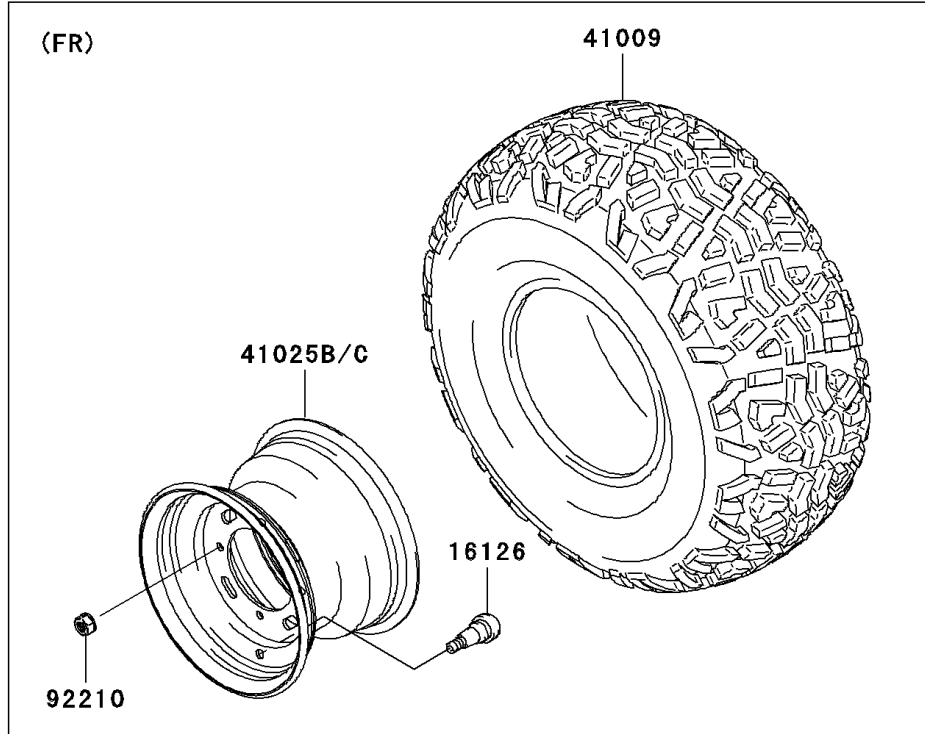

2008 Mule 600 PARTS DIAGRAM

Wheels/Tires

F2210

2008 Mule 600 PARTS LIST

Wheels/Tires

ITEM NAME	PART NUMBER	QUANTITY
VALVE (Ref # 16126)	16126-4001	4
TIRE,FR,22X9.00-10 4PR,KT901(D (Ref # 41009)	41009-0049	2
TIRE,RR,22X11.00-10,KT869(D) (Ref # 41009A)	41009-0050	2
RIM,RR,10X8.5,M.GRAYSTONE (Ref # 41025)	41025-0039-379	2
RIM,FR,10X7.0 AT,M.GRAYSTONE (Ref # 41025B)	41025-0040-379	2
NUT,LOCK,10MM (Ref # 92210)	92210-1204	16