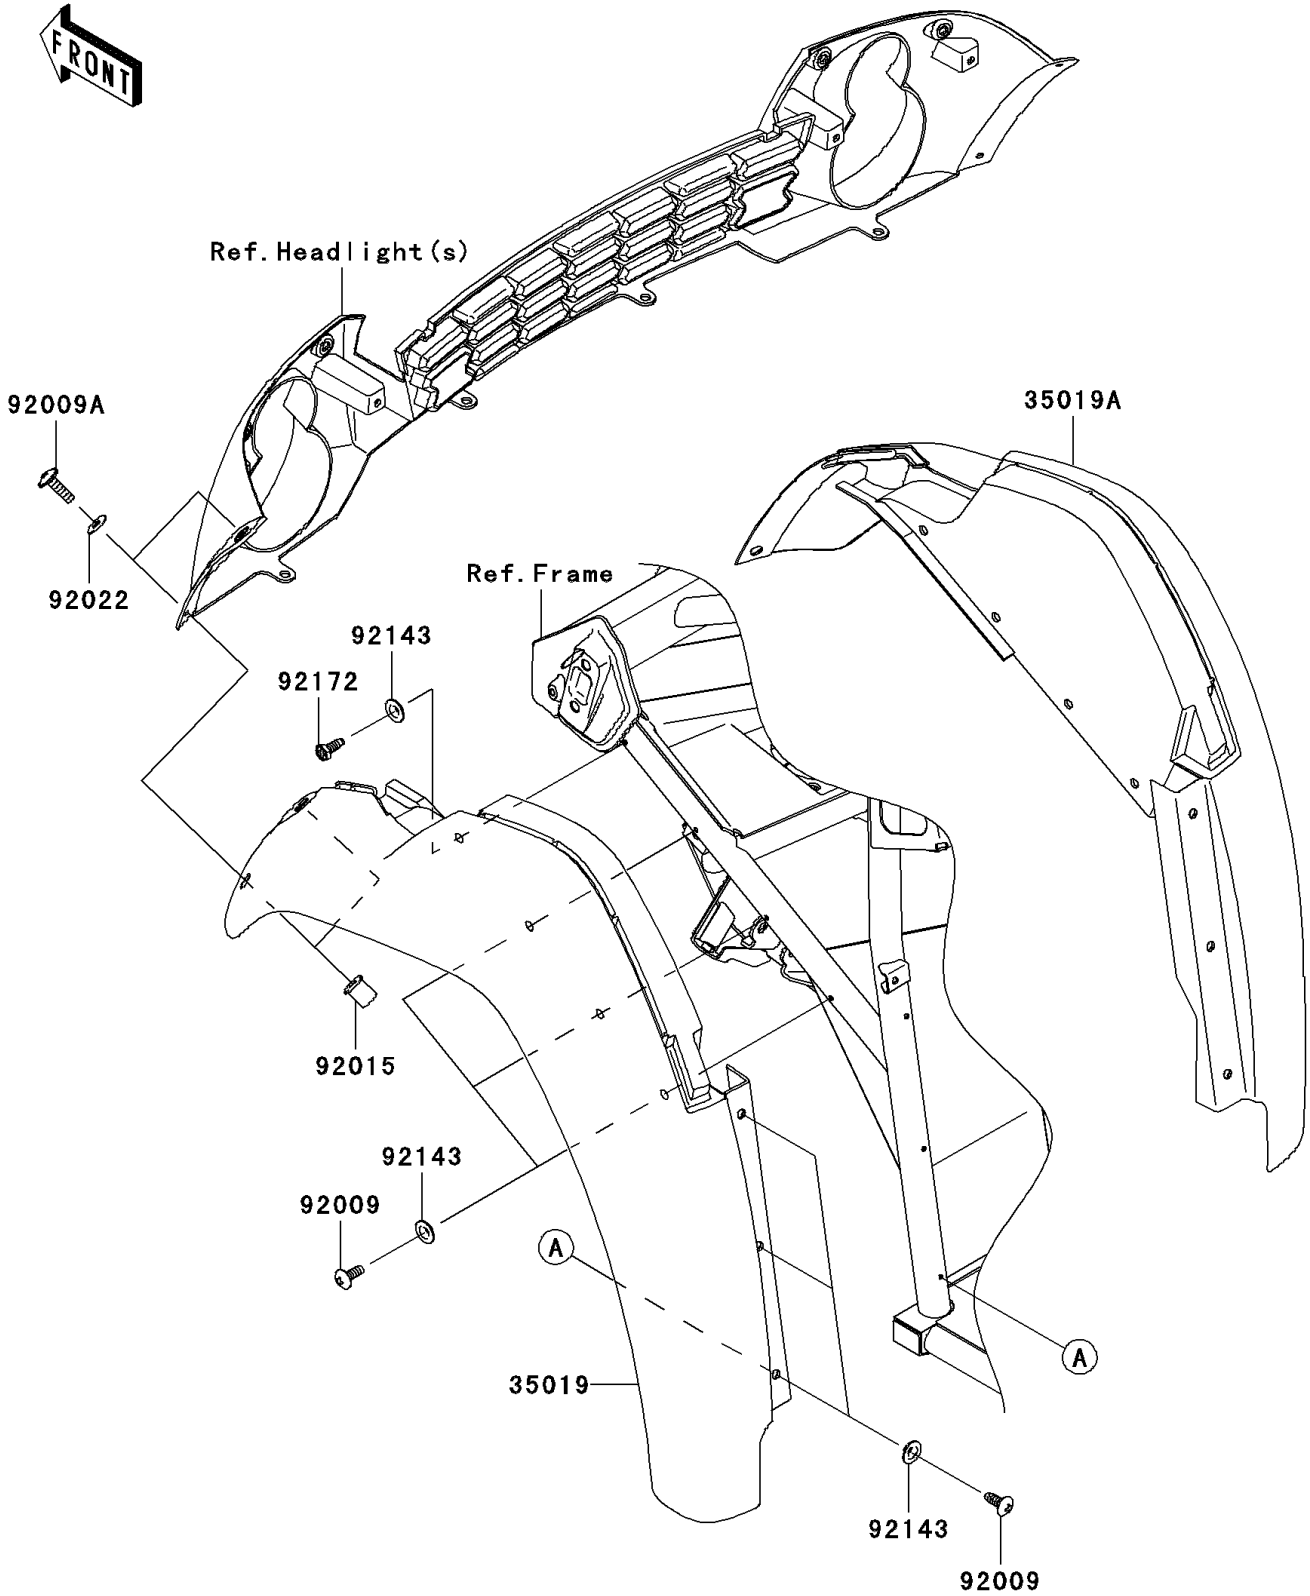

2009 Mule 600 PARTS DIAGRAM

Front Fender(s)

F2171

2009 Mule 600 PARTS LIST

Front Fender(s)

ITEM NAME	PART NUMBER	QUANTITY
FLAP,FR,LH,F.BLACK (Ref # 35019)	35019-0034-6Z	1
FLAP,FR,RH,F.BLACK (Ref # 35019A)	35019-0035-6Z	1
SCREW,TAPPING,6X16 (Ref # 92009)	92009-1166	12
SCREW,6X22,BLACK (Ref # 92009A)	92009-1256	4
NUT (Ref # 92015)	92015-1700	4
WASHER,6.5X16X1 (Ref # 92022)	92022-1143	4
COLLAR (Ref # 92143)	92143-1087	14
SCREW,TAPPING,6X16 (Ref # 92172)	92172-0205	2