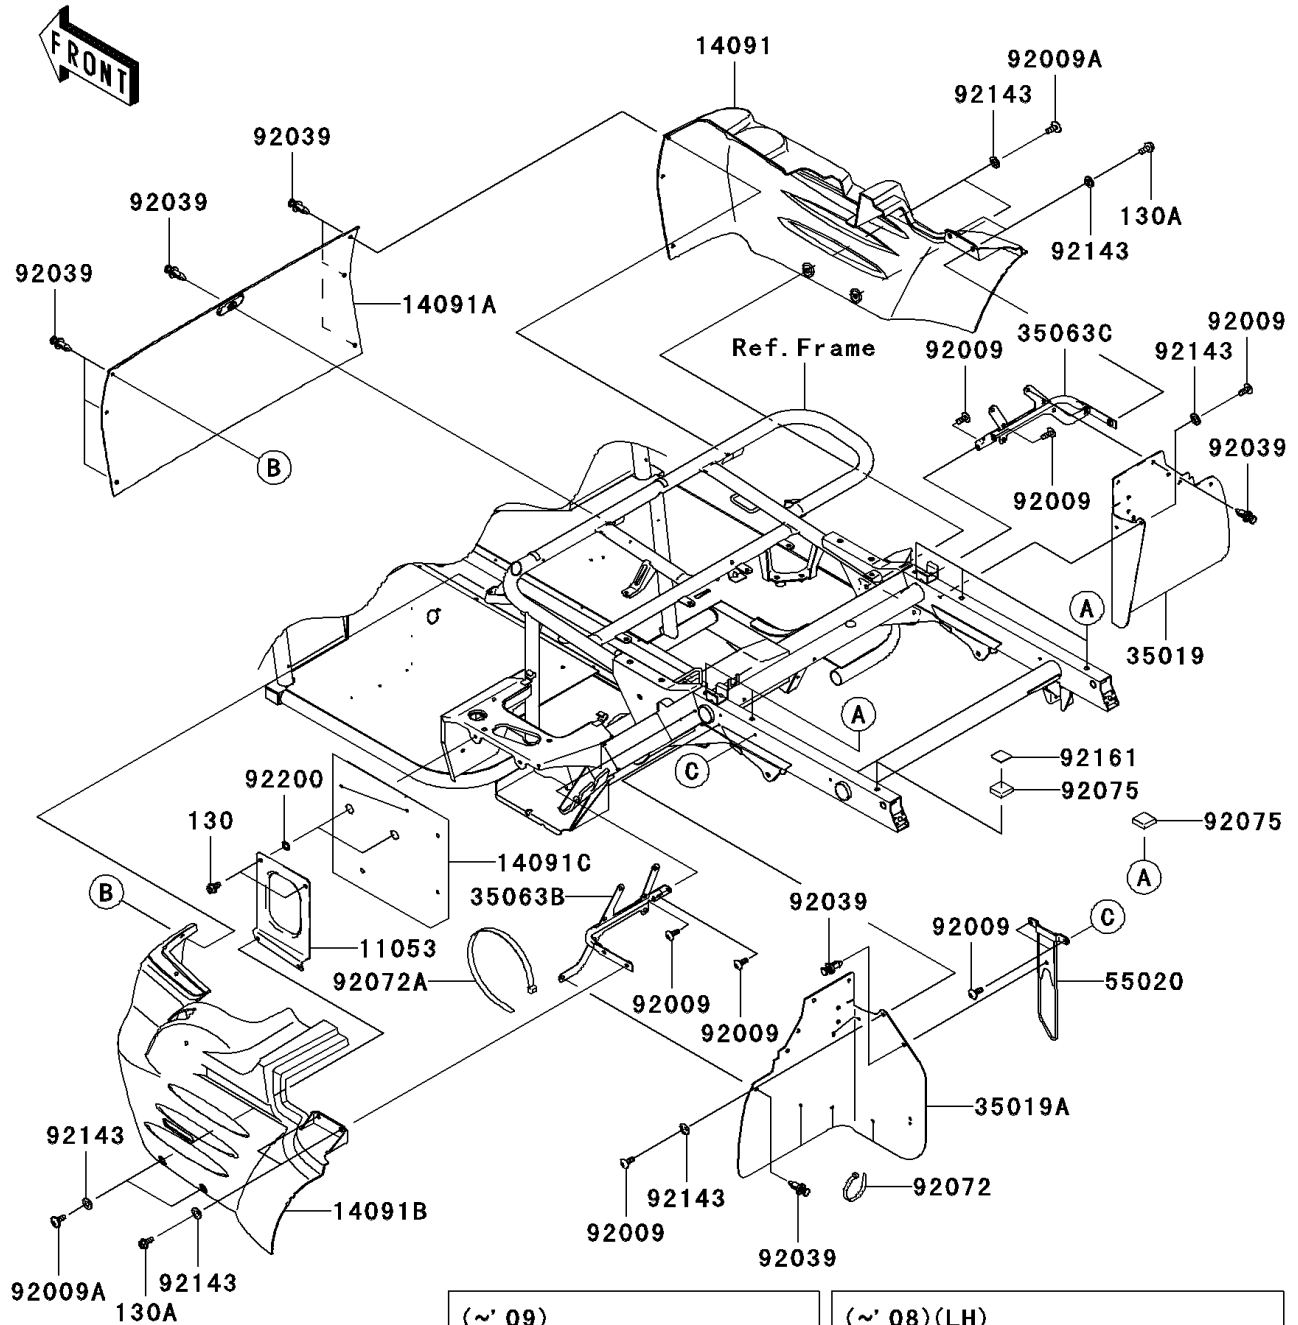

# 2009 Mule 600 PARTS DIAGRAM

## Frame Fittings(Rear)

F2131

## 2009 Mule 600 PARTS LIST

### Frame Fittings(Rear)

ITEM NAME	PART NUMBER	QUANTITY
BOLT-FLANGED,6X12 (Ref # 130)	130BB0612	2
BOLT-FLANGED,6X14 (Ref # 130A)	130BB0614	4
BRACKET (Ref # 11053)	11053-0857	1
COVER,REAR SIDE,RH,F.BLACK (Ref # 14091)	14091-0224-6Z	1
COVER,UNDER SEAT,CNT,F.BLACK (Ref # 14091A)	14091-0341-6Z	1
COVER,REAR SIDE,LH,F.BLACK (Ref # 14091B)	14091-0395-6Z	1
COVER (Ref # 14091C)	14091-0464	1
FLAP,RR,FR (Ref # 35019)	35019-0029	1
FLAP,RR,FR (Ref # 35019A)	35019-0071	1
STAY,LH (Ref # 35063)	35063-0186	1
STAY,RH (Ref # 35063A)	35063-0187	1
GUARD,COOLING FAN (Ref # 55020)	55020-0404	1
SCREW,TAPPING,6X16 (Ref # 92009)	92009-1166	8
SCREW,6X16 (Ref # 92009A)	92009-1621	4
RIVET (Ref # 92039)	92039-1229	22
BAND,L=202 (Ref # 92072)	92072-1195	1
BAND,L=368.3 (Ref # 92072A)	92072-3872	1
DAMPER (Ref # 92075)	92075-1882	6
COLLAR (Ref # 92143)	92143-1087	10
DAMPER (Ref # 92161)	92161-0256	1
WASHER,7.04X12.5X0.6 (Ref # 92200)	92200-0234	2