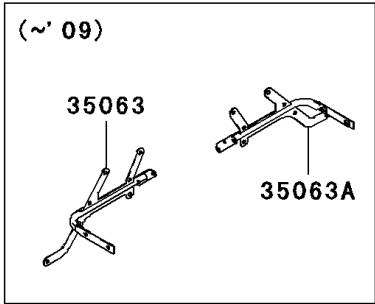

# 2009 Mule 600 PARTS DIAGRAM

## Frame Fittings(Rear)

F2131

### Frame Fittings(Rear)

ITEM NAME	PART NUMBER	QUANTITY
BOLT-FLANGED,6X12 (Ref # 130)	130BB0612	2
BOLT-FLANGED,6X14 (Ref # 130A)	130BB0614	4
BRACKET (Ref # 11053)	11053-0857	1
COVER,REAR SIDE,RH,F.BLACK (Ref # 14091)	14091-0224-6Z	1
COVER,UNDER SEAT,CNT,F.BLACK (Ref # 14091A)	14091-0341-6Z	1
COVER,REAR SIDE,LH,F.BLACK (Ref # 14091B)	14091-0395-6Z	1
COVER (Ref # 14091C)	14091-0464	1
FLAP,RR,FR (Ref # 35019)	35019-0029	1
FLAP,RR,FR (Ref # 35019A)	35019-0071	1
STAY,LH (Ref # 35063)	35063-0186	1
STAY,RH (Ref # 35063A)	35063-0187	1
GUARD,COOLING FAN (Ref # 55020)	55020-0404	1
SCREW,TAPPING,6X16 (Ref # 92009)	92009-1166	8
SCREW,6X16 (Ref # 92009A)	92009-1621	4
RIVET (Ref # 92039)	92039-1229	22
BAND,L=202 (Ref # 92072)	92072-1195	1
BAND,L=368.3 (Ref # 92072A)	92072-3872	1
DAMPER (Ref # 92075)	92075-1882	6
COLLAR (Ref # 92143)	92143-1087	10
DAMPER (Ref # 92161)	92161-0256	1
WASHER,7.04X12.5X0.6 (Ref # 92200)	92200-0234	2