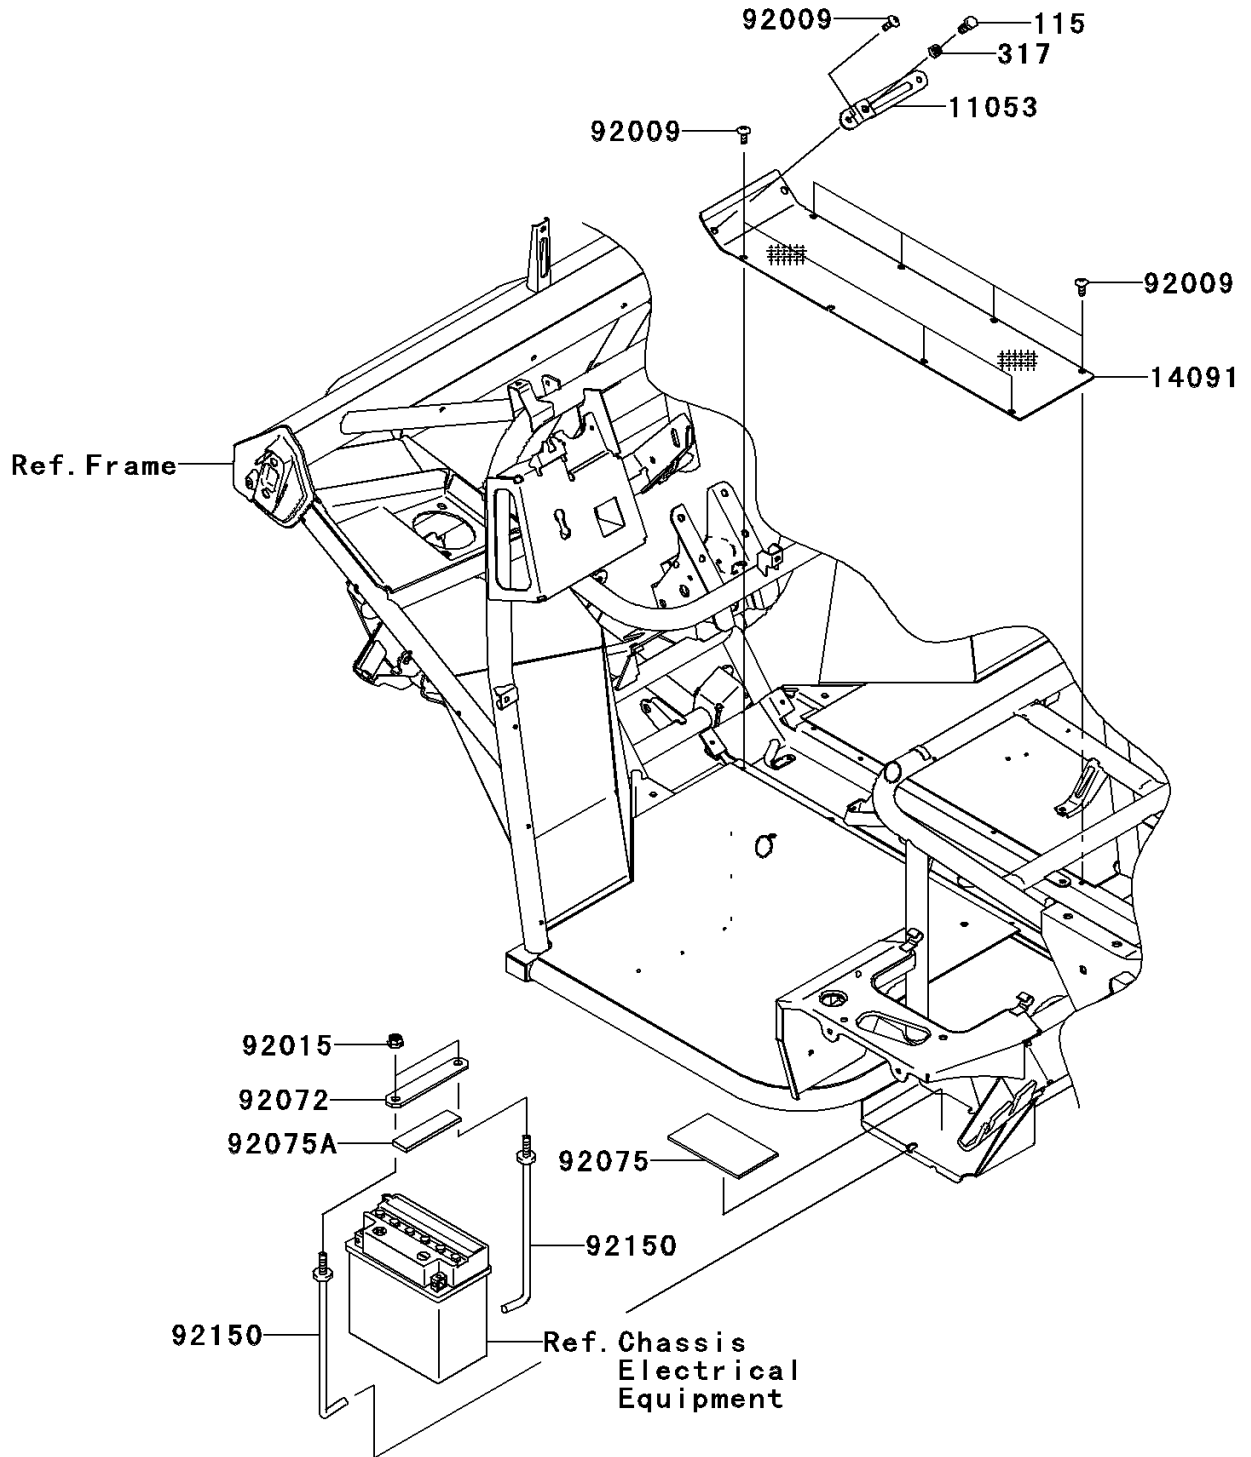

2008 Mule 600 PARTS DIAGRAM

Engine Mount

F2122

2008 Mule 600 PARTS LIST

Engine Mount

| ITEM NAME | PART NUMBER | QUANTITY |
|--------------------------------------|-------------|----------|
| BOLT-SMALL-UPSET,8X20 (Ref # 115) | 115BA0820 | 1 |
| NUT-HEX-SMALL,8MM (Ref # 317) | 317BA0800 | 1 |
| BRACKET,THROTTLE LEVER (Ref # 11053) | 11053-1670 | 1 |
| COVER,FLOOR,CNT (Ref # 14091) | 14091-0390 | 1 |
| SCREW,TAPPING,6X16 (Ref # 92009) | 92009-1166 | 9 |
| NUT,FLANGED,8MM (Ref # 92015) | 92015-1406 | 2 |
| BAND,BATTERY (Ref # 92072) | 92072-1233 | 1 |
| DAMPER (Ref # 92075) | 92075-1076 | 1 |
| DAMPER (Ref # 92075A) | 92075-1214 | 1 |
| BOLT,BATTERY (Ref # 92150) | 92150-1293 | 2 |