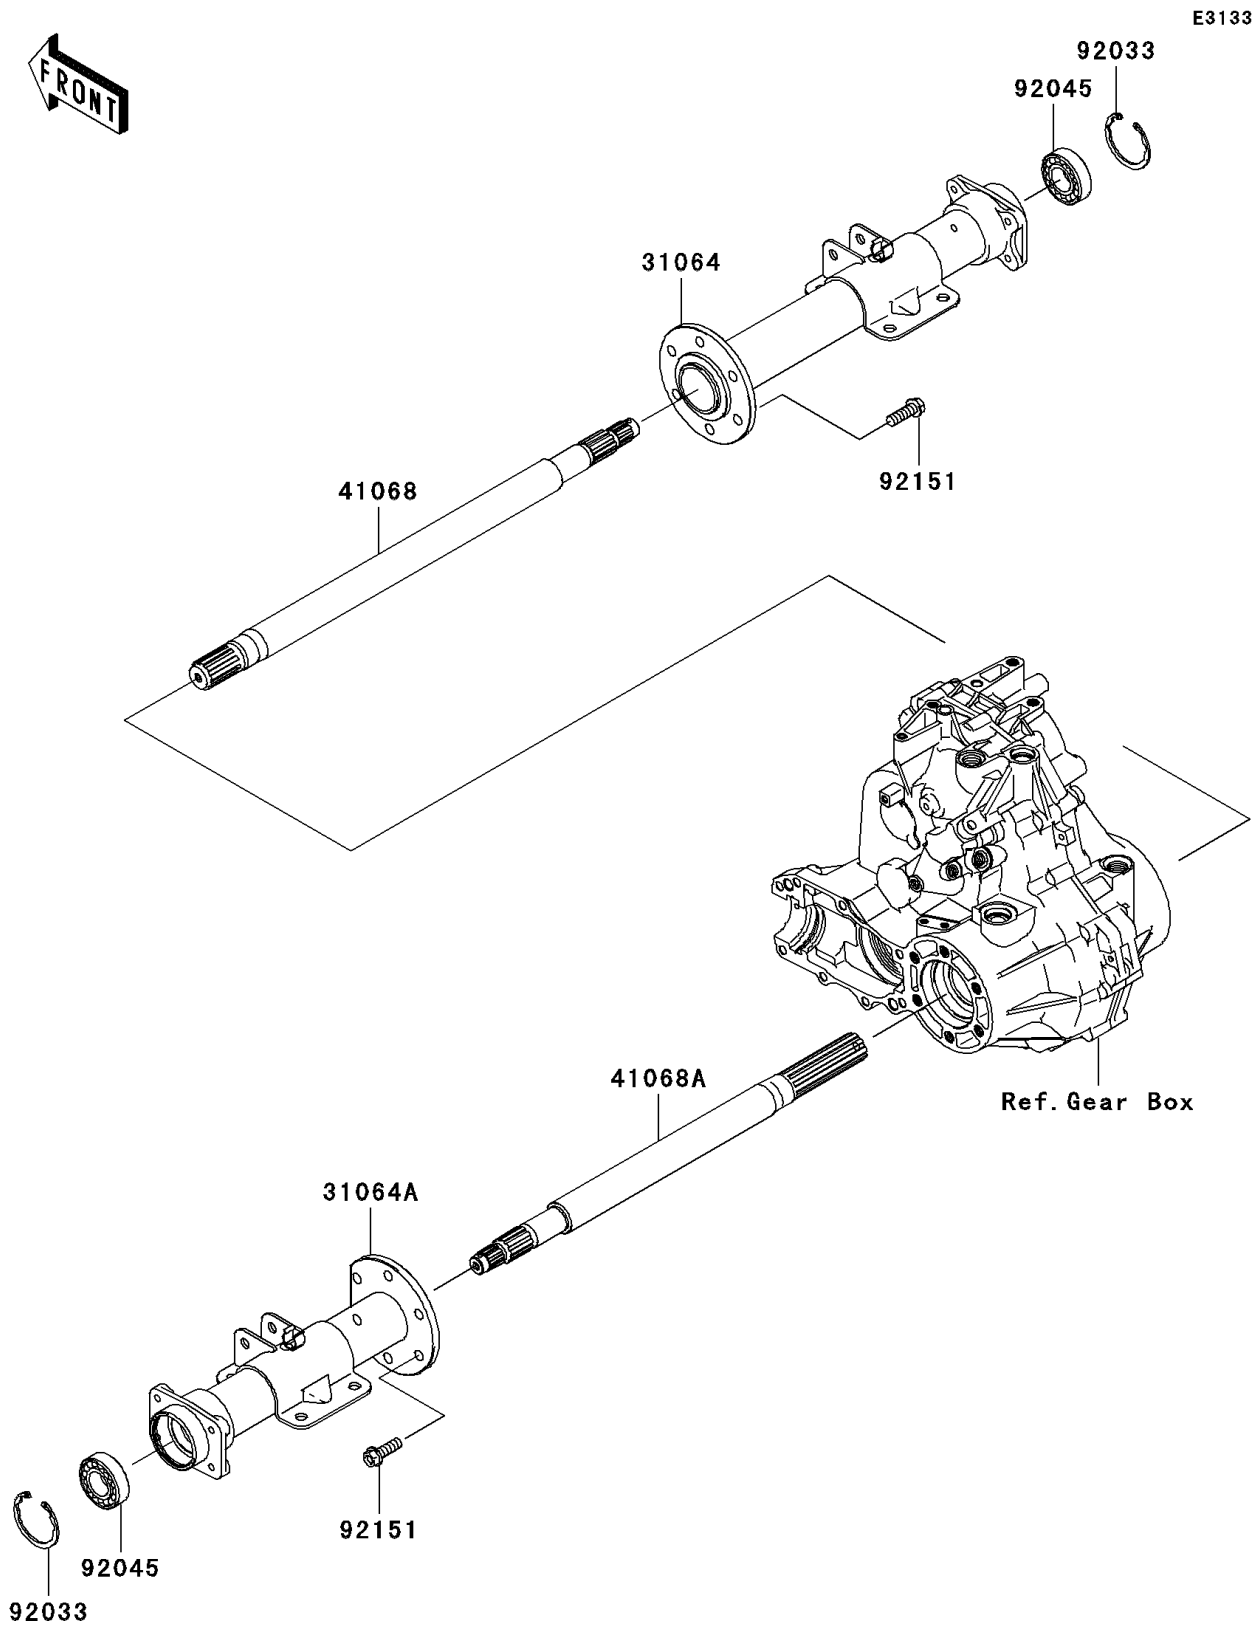

2009 Mule 600 PARTS DIAGRAM

Rear Axle

2009 Mule 600 PARTS LIST

Rear Axle

ITEM NAME	PART NUMBER	QUANTITY
PIPE-COMP,RH (Ref # 31064)	31064-0037	1
PIPE-COMP,LH (Ref # 31064A)	31064-0038	1
AXLE,RH (Ref # 41068)	41068-0036	1
AXLE,LH (Ref # 41068A)	41068-0037	1
RING-SNAP (Ref # 92033)	92033-2149	2
BEARING-BALL,6205A26DDU2 (Ref # 92045)	92045-0044	2
BOLT,10X28 (Ref # 92151)	92151-2142	12