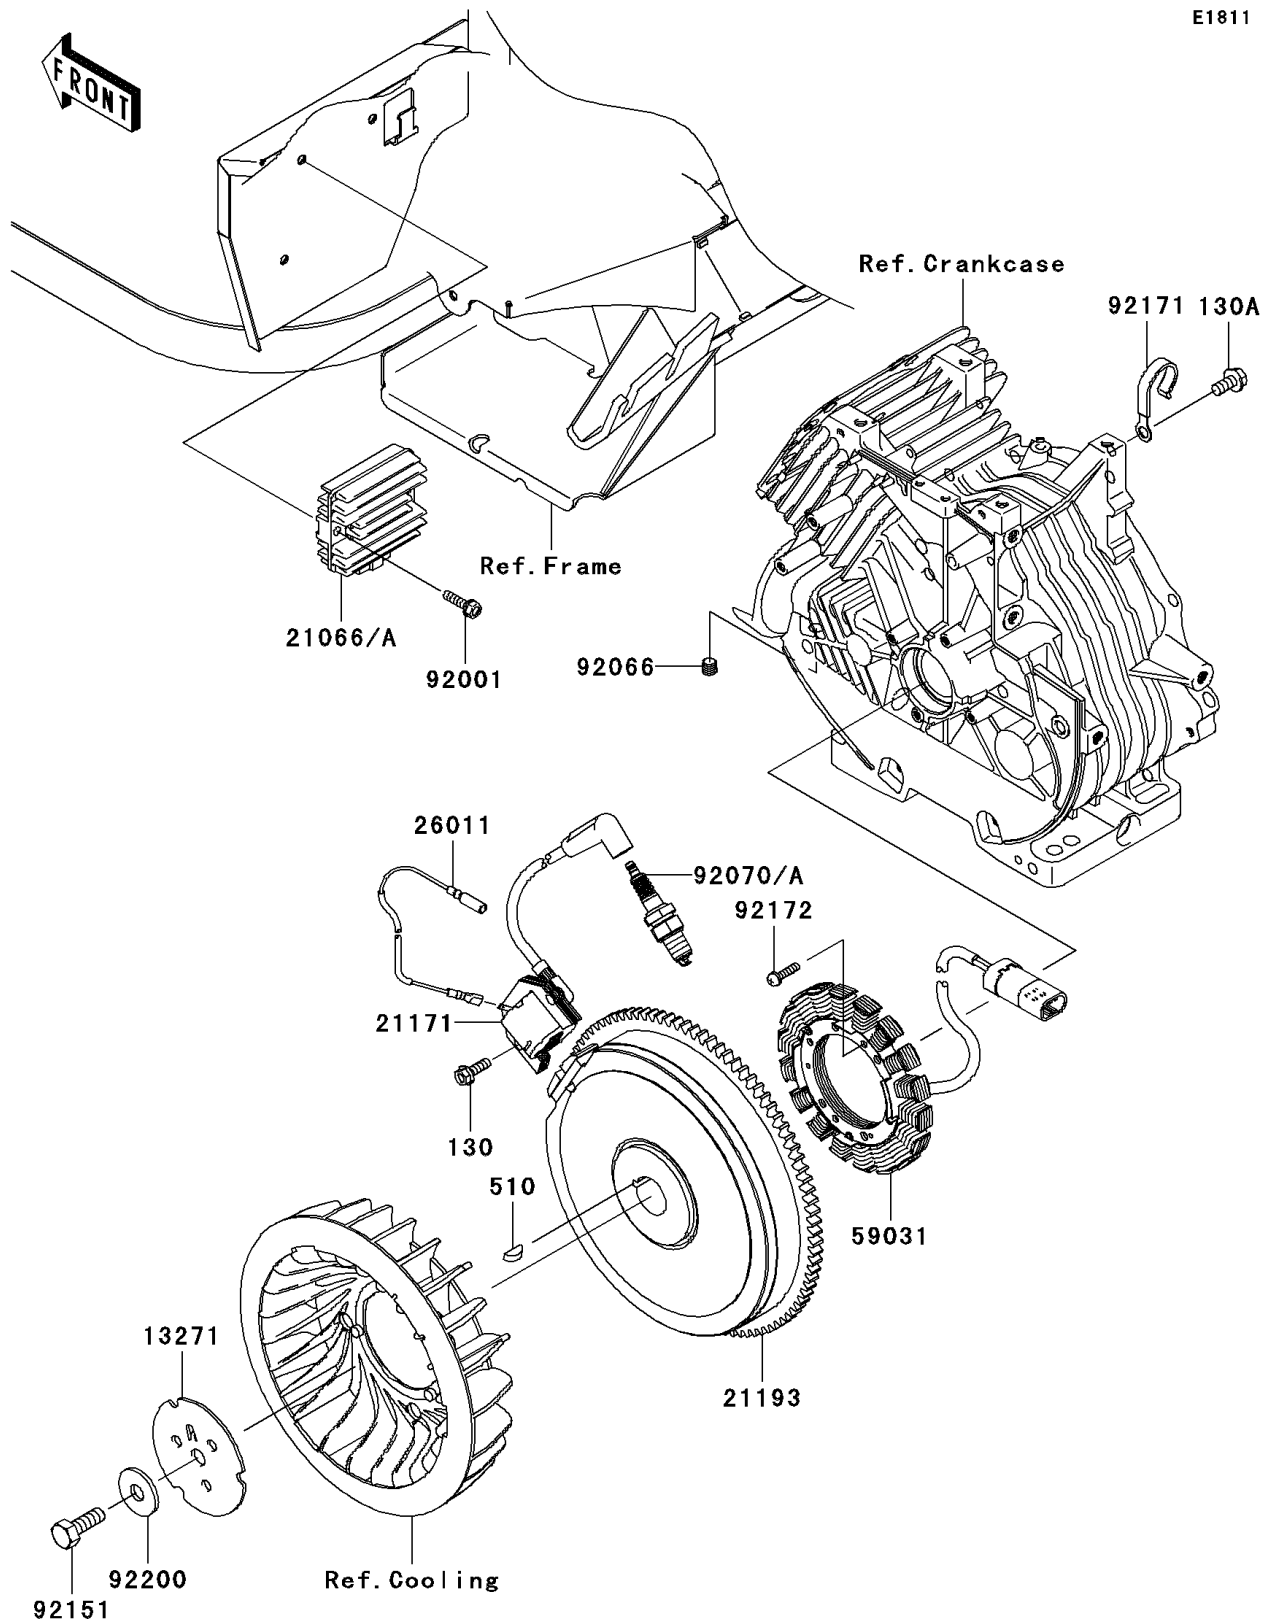

2010 Mule 600

PARTS DIAGRAM

Generator/Ignition Coil

E1811

2010 Mule 600

PARTS LIST

Generator/Ignition Coil

ITEM NAME	PART NUMBER	QUANTITY
BOLT-FLANGED,6X20 (Ref # 130)	130AA0620	2
BOLT-FLANGED,8X16 (Ref # 130A)	130AA0816	1
KEY-WOODRUFF (Ref # 510)	510A5100	1
PLATE,FAN (Ref # 13271)	13271-7029	1
REGULATOR-VOLTAGE (Ref # 21066A)	21066-0039	1
COIL-ASSY-IGNITION (Ref # 21171)	21171-7035	1
FLYWHEEL-ASSY (Ref # 21193)	21193-7023	1
WIRE-LEAD (Ref # 26011)	26011-7014	1
COIL-CHARGING (Ref # 59031)	59031-2132	1
BOLT,FLANGED,6X22 (Ref # 92001)	92001-1352	2
PLUG (Ref # 92066)	92066-7002	1
PLUG-SPARK,BPR5ES(NGK),SOLID (Ref # 92070A)	92070-2088	1
BOLT,12X30 (Ref # 92151)	92151-2097	1
CLAMP (Ref # 92171)	92171-7005	1
SCREW,5X20 (Ref # 92172)	92172-7018	4
WASHER (Ref # 92200)	92200-7002	1