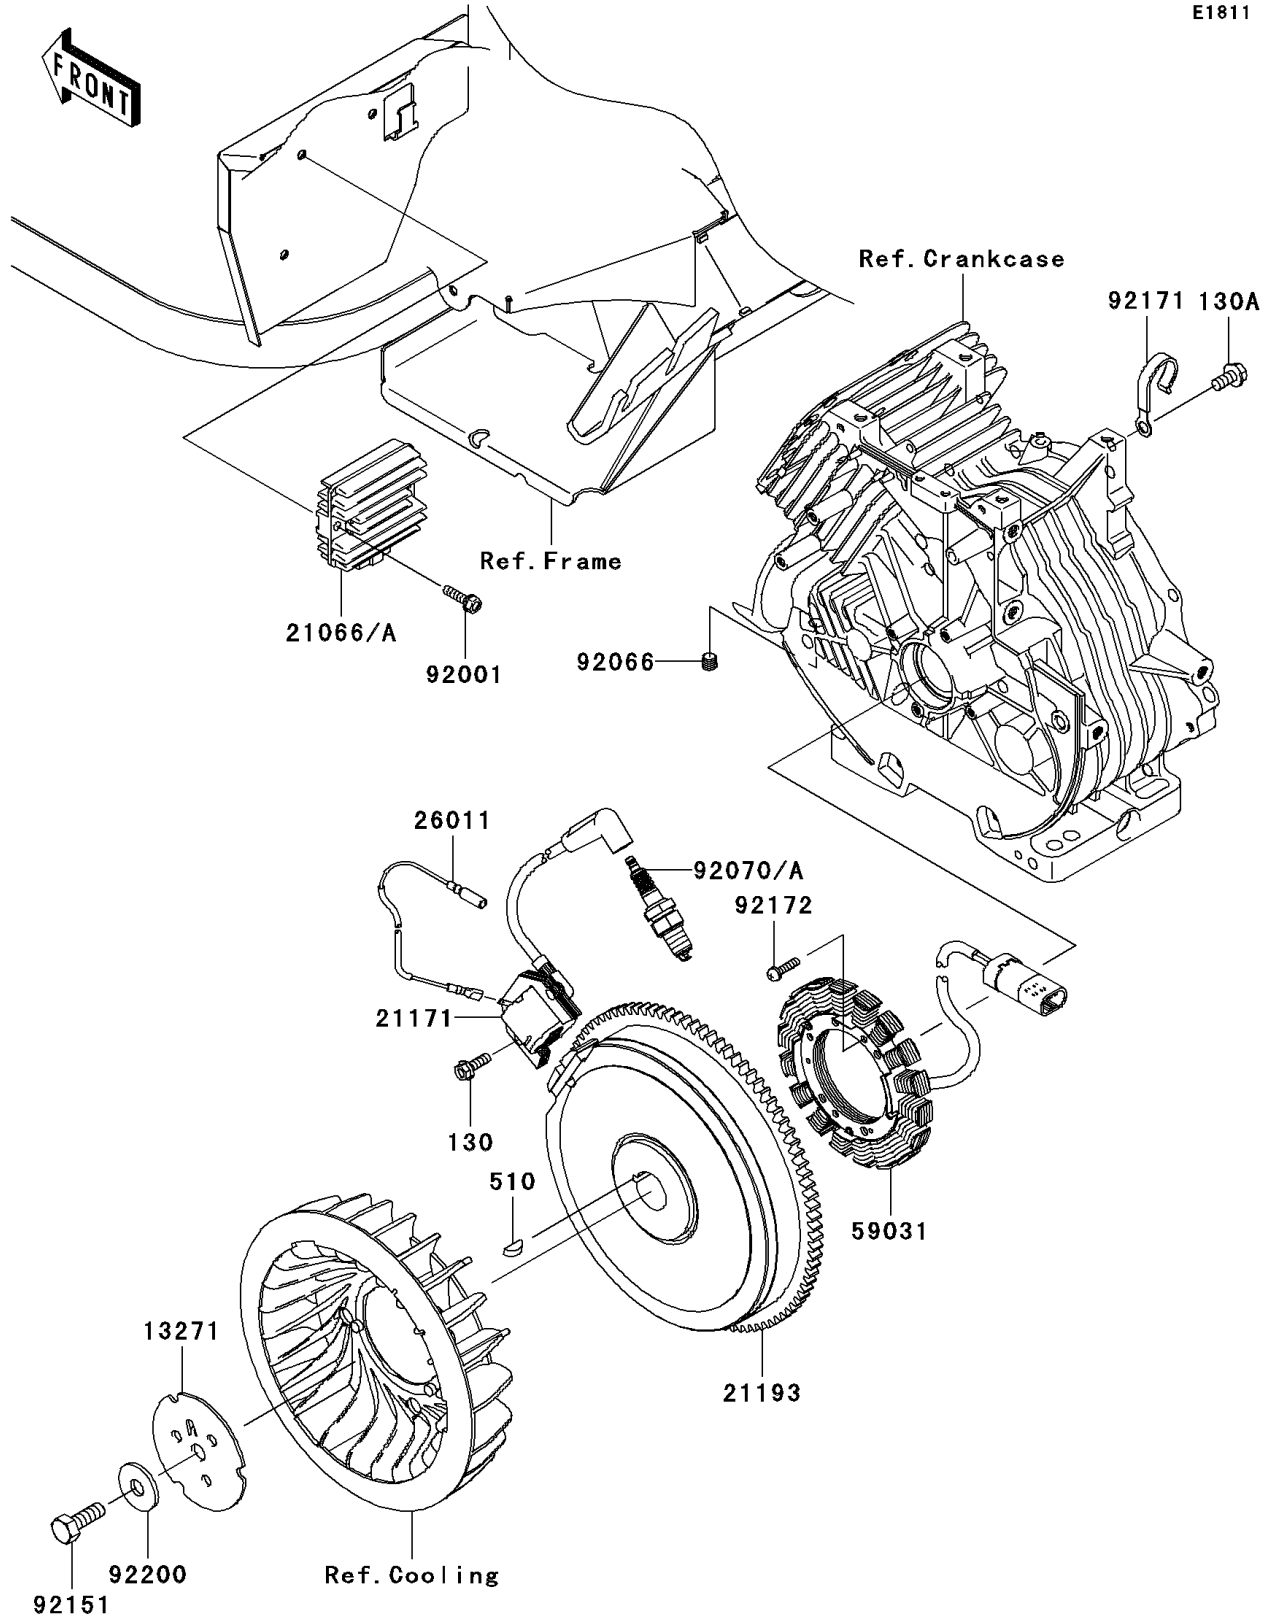

# 2008 Mule 600 PARTS DIAGRAM

Generator/Ignition Coil

E1811

# 2008 Mule 600 PARTS LIST

Generator/Ignition Coil

ITEM NAME	PART NUMBER	QUANTITY
-----------	-------------	----------