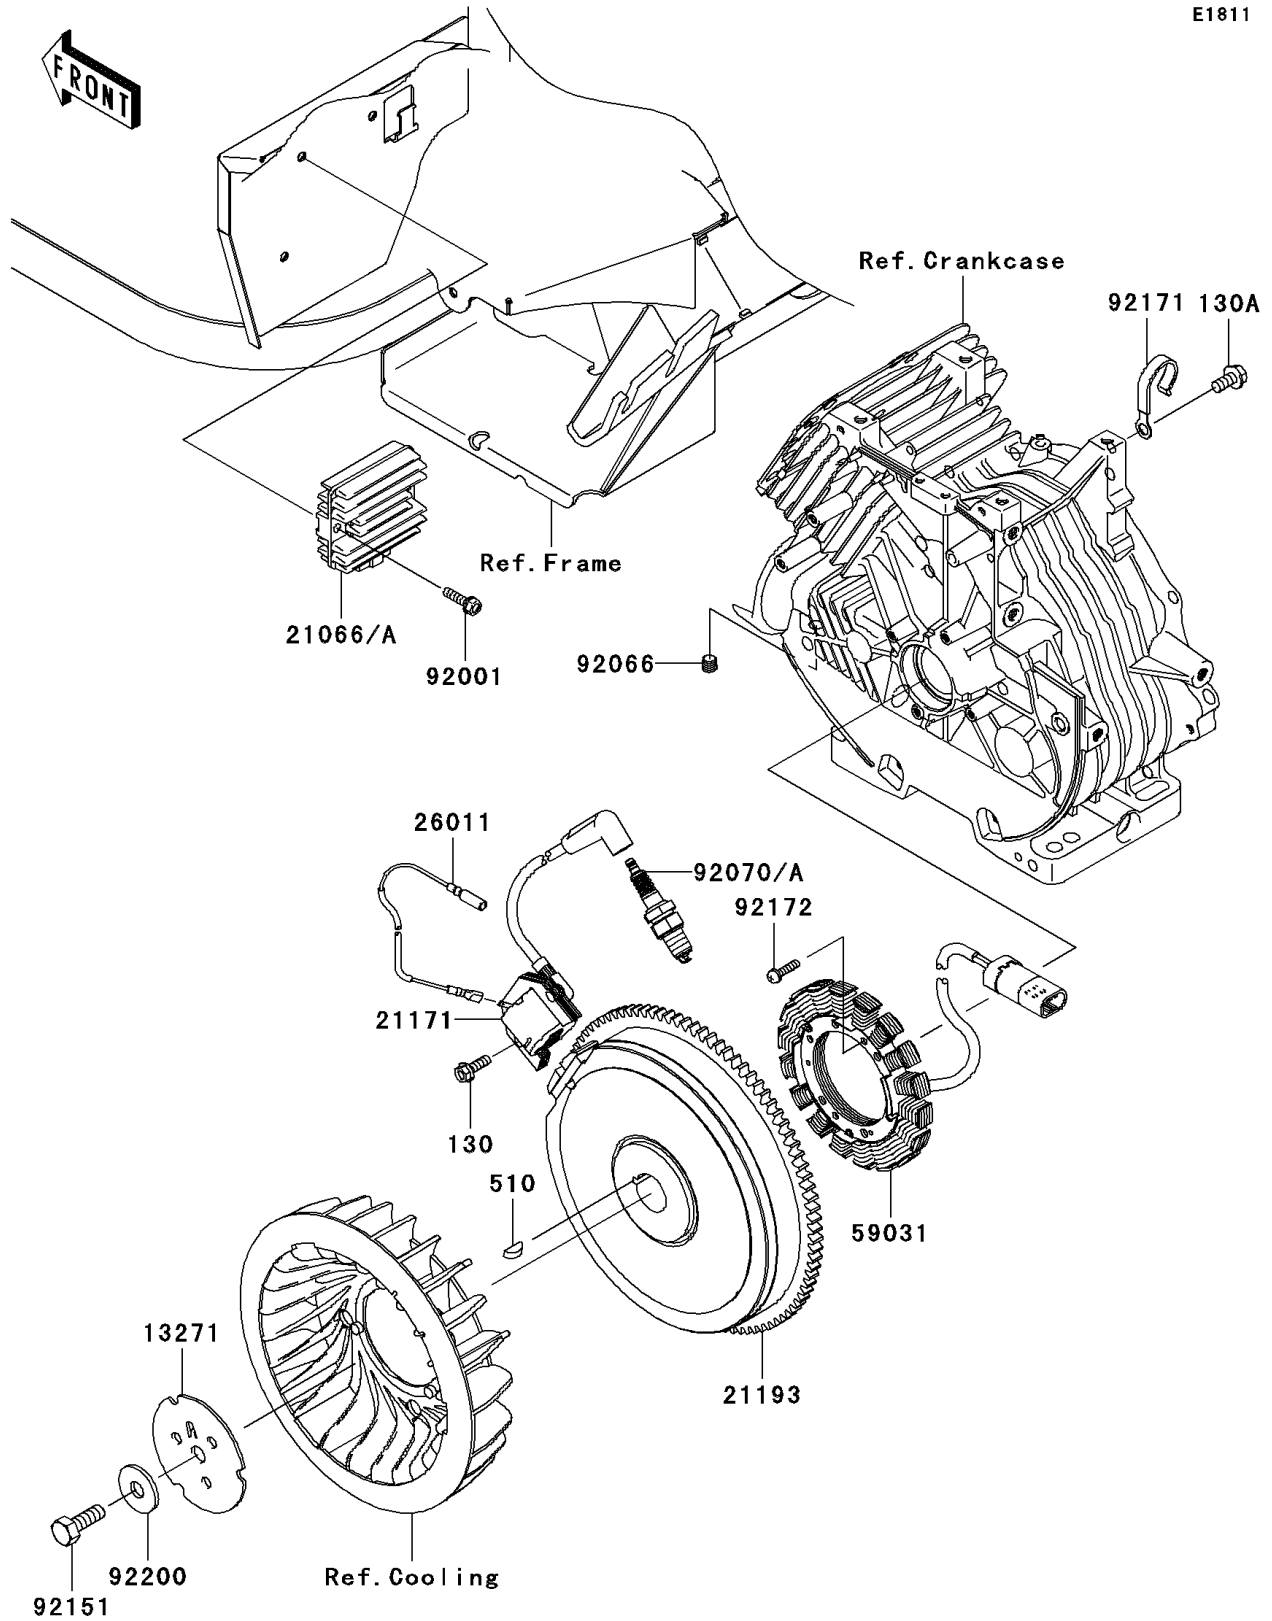

Mule 600 PARTS DIAGRAM

Generator/Ignition Coil

E1811

Mule 600 PARTS LIST

Generator/Ignition Coil

ITEM NAME	PART NUMBER	QUANTITY
-----------	-------------	----------