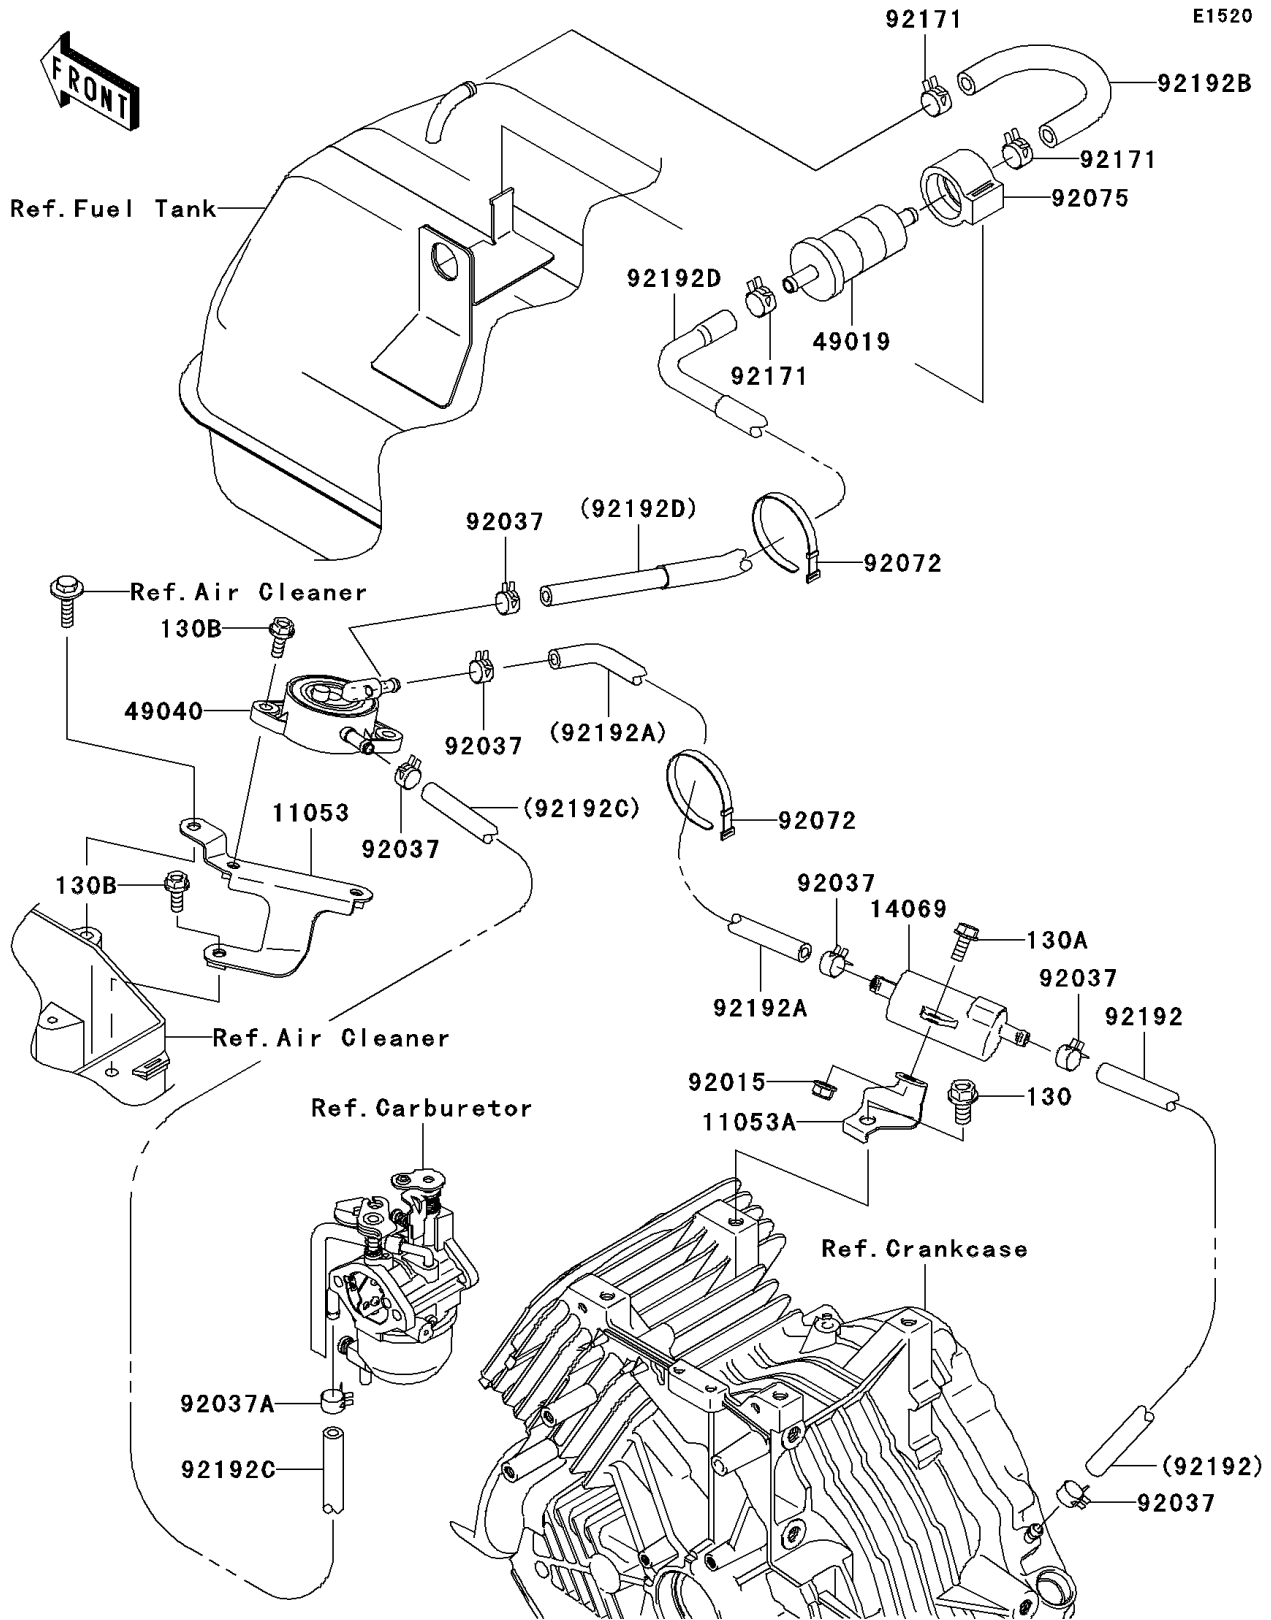

2008 Mule 600 PARTS DIAGRAM

Fuel Pump

2008 Mule 600 PARTS LIST

Fuel Pump

ITEM NAME	PART NUMBER	QUANTITY
BOLT-FLANGED,8X16 (Ref # 130)	130AA0816	1
BOLT-FLANGED,6X14 (Ref # 130A)	130BA0614	1
BOLT-FLANGED,6X16 (Ref # 130B)	130BB0616	3
BRACKET,FUEL PUMP (Ref # 11053)	11053-1644	1
BRACKET,BREATHER (Ref # 11053A)	11053-1711	1
BREATHER (Ref # 14069)	14069-0003	1
FILTER-FUEL (Ref # 49019)	49019-1055	1
PUMP-FUEL (Ref # 49040)	49040-7001	1
NUT,LOCK,FLANGED,6MM (Ref # 92015)	92015-1339	1
CLAMP,TUBE (Ref # 92037)	92037-1505	6
CLAMP (Ref # 92037A)	92037-2113	1
BAND,L=186 (Ref # 92072)	92072-056	2
DAMPER,FUEL FILTER (Ref # 92075)	92075-1853	1
CLAMP (Ref # 92171)	92171-0515	3
TUBE,5.8X10.8X270 (Ref # 92192)	92192-0204	1
TUBE,PUMP-BREATHER (Ref # 92192A)	92192-0221	1
TUBE,7.5X12.5X200 (Ref # 92192B)	92192-0243	1
TUBE,5.8X10.8X350 (Ref # 92192C)	92192-0244	1
TUBE (Ref # 92192D)	92192-0300	1