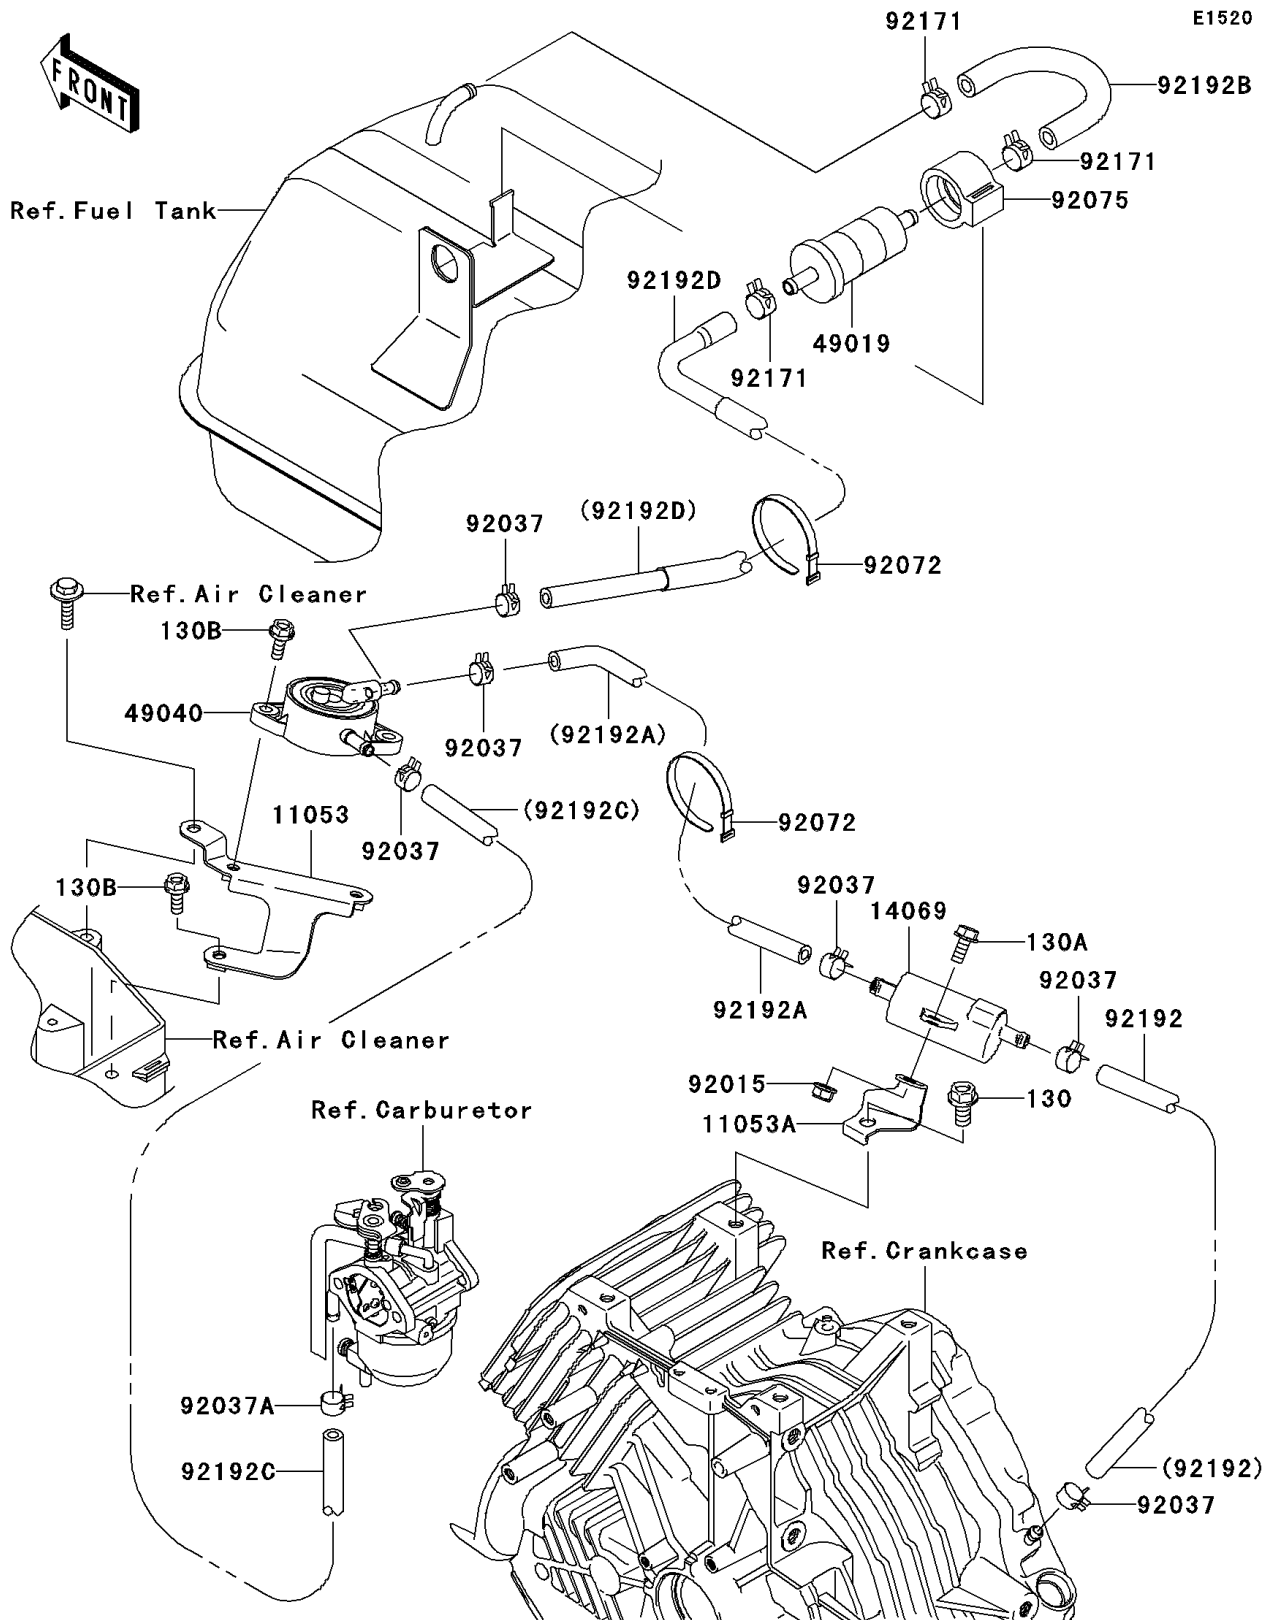

2008 Mule™ 600 PARTS DIAGRAM

Fuel Pump

2008 Mule™ 600 PARTS LIST

Fuel Pump

ITEM NAME	PART NUMBER	QUANTITY
BOLT-FLANGED,8X16 (Ref # 130)	130AA0816	1
BOLT-FLANGED,6X14 (Ref # 130A)	130BA0614	1
BOLT-FLANGED,6X16 (Ref # 130B)	130BB0616	1
BRACKET,FUEL PUMP (Ref # 11053)	11053-1644	1
BRACKET,BREATHER (Ref # 11053A)	11053-1711	1
BREATHER (Ref # 14069)	14069-0003	1
FILTER-FUEL (Ref # 49019)	49019-1055	1
PUMP-FUEL (Ref # 49040)	49040-7001	1
NUT,LOCK,FLANGED,6MM (Ref # 92015)	92015-1339	1
CLAMP,TUBE (Ref # 92037)	92037-1505	1
CLAMP (Ref # 92037A)	92037-2113	1
BAND,L=186 (Ref # 92072)	92072-056	1
DAMPER,FUEL FILTER (Ref # 92075)	92075-1853	1
CLAMP (Ref # 92171)	92171-0515	1
TUBE,5.8X10.8X270 (Ref # 92192)	92192-0204	1
TUBE,PUMP-BREATHER (Ref # 92192A)	92192-0221	1
TUBE,7.5X12.5X200 (Ref # 92192B)	92192-0243	1
TUBE,5.8X10.8X350 (Ref # 92192C)	92192-0244	1
TUBE (Ref # 92192D)	92192-0300	1