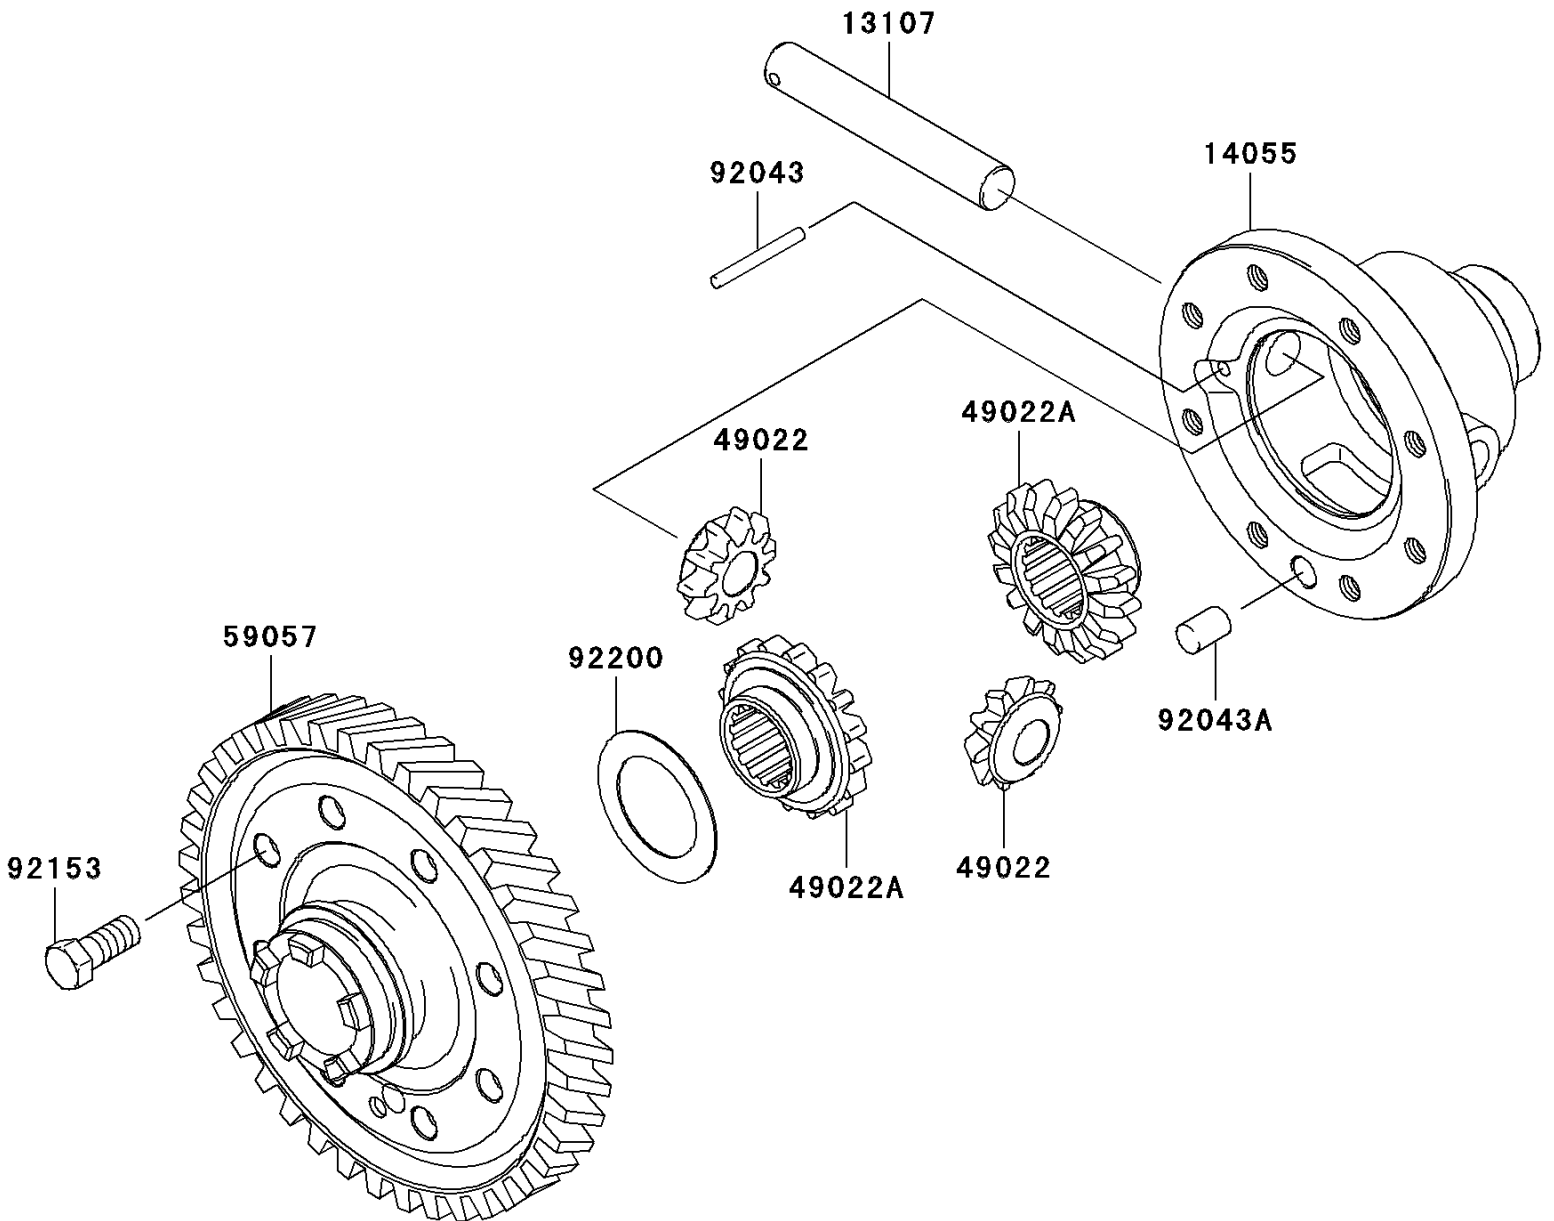

2008 Mule 600 PARTS DIAGRAM

Differential

E1451

2008 Mule 600 PARTS LIST

Differential

| ITEM NAME | PART NUMBER | QUANTITY |
|------------------------------------|-------------|----------|
| SHAFT,DIFF-GEAR CASE (Ref # 13107) | 13107-0042 | 1 |
| CASE-GEAR,DIFF (Ref # 14055) | 14055-0016 | 1 |
| GEAR-BEVEL,10T (Ref # 49022) | 49022-0018 | 2 |
| GEAR-BEVEL,16T (Ref # 49022A) | 49022-0019 | 2 |
| GEAR-HELICAL,64T (Ref # 59057) | 59057-0005 | 1 |
| PIN,4X37.8 (Ref # 92043) | 92043-0052 | 1 |
| PIN,10X14 (Ref # 92043A) | 92043-1506 | 1 |
| BOLT,10X22 (Ref # 92153) | 92153-0590 | 8 |
| WASHER (Ref # 92200) | 92200-1077 | 1 |