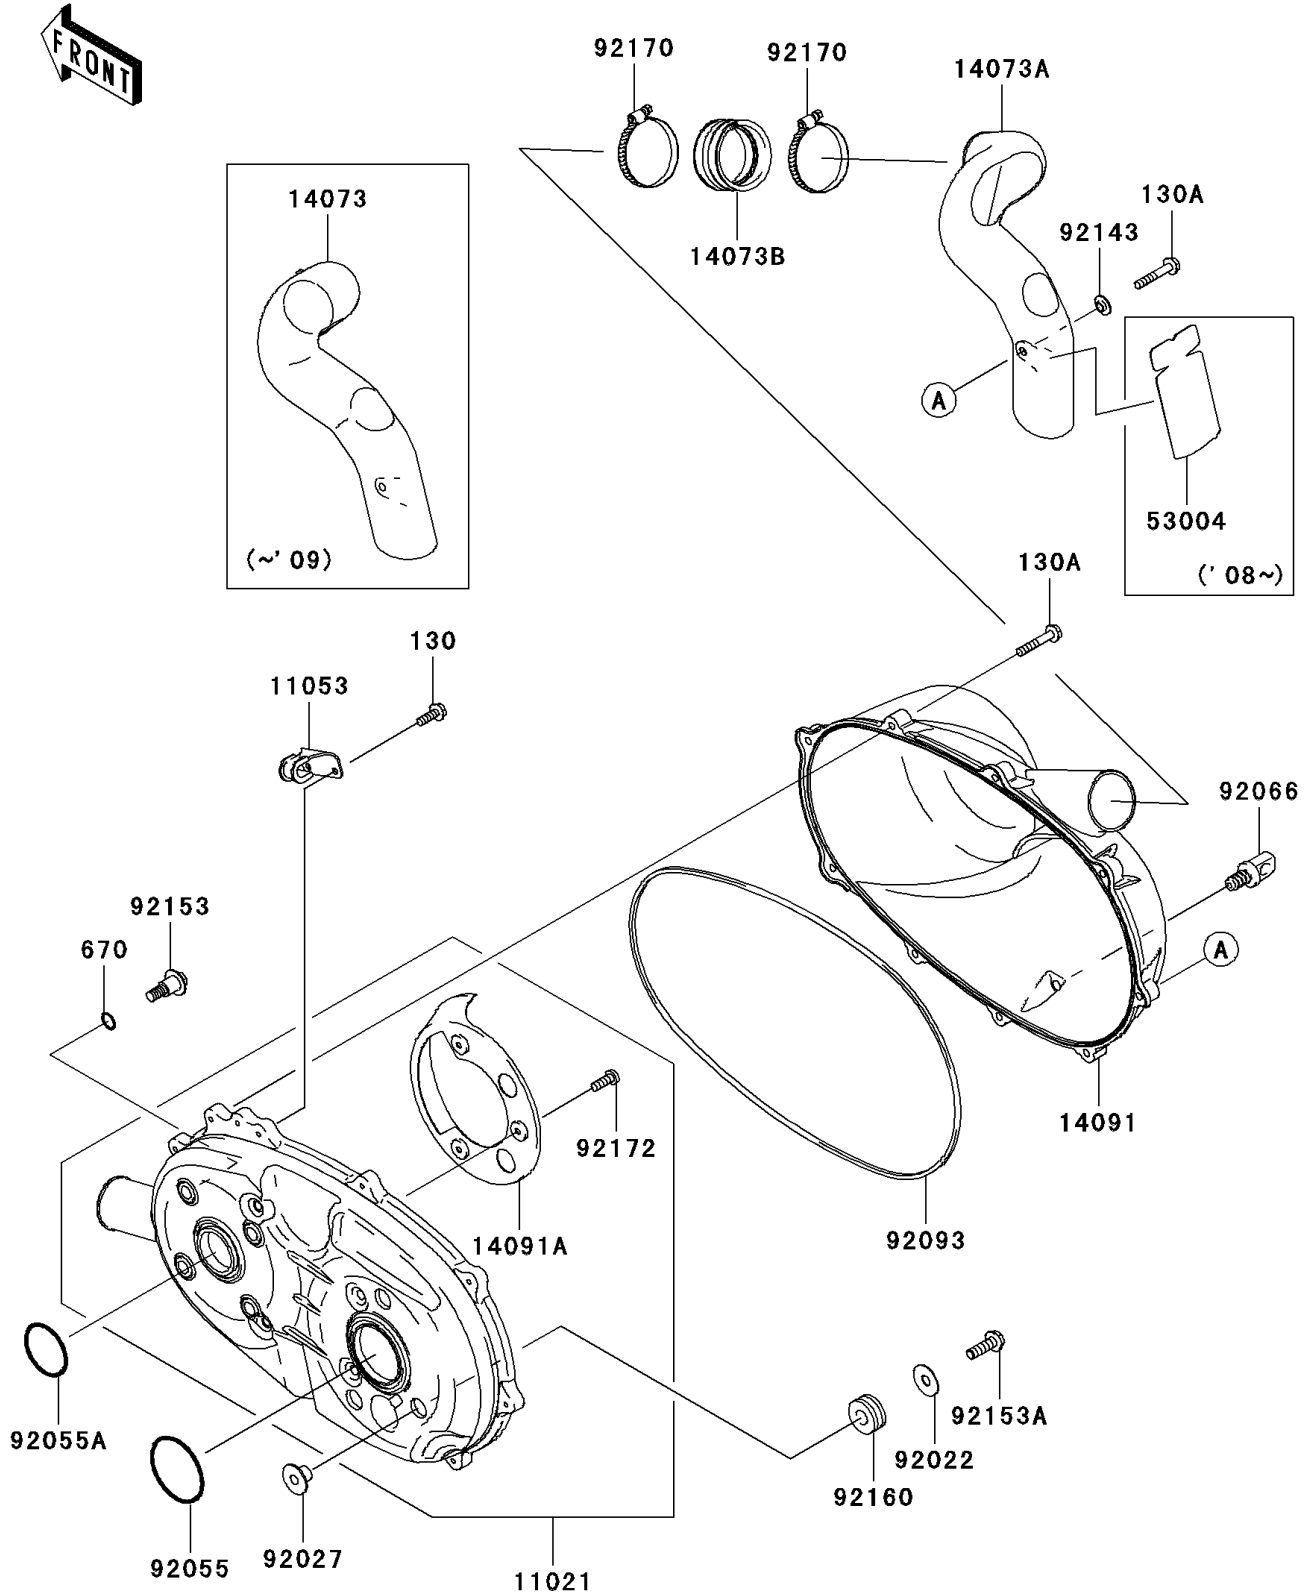

2009 Mule 600 PARTS DIAGRAM

Converter Cover

E1393

2009 Mule 600 PARTS LIST

Converter Cover

ITEM NAME	PART NUMBER	QUANTITY
BOLT-FLANGED,6X18 (Ref # 130)	130BB0618	2
BOLT-FLANGED,6X35 (Ref # 130A)	130BB0635	9
O RING,12MM (Ref # 670)	670D2012	4
CASE-ASSY,BELT CONVERTER (Ref # 11021)	11021-0003	1
BRACKET (Ref # 11053)	11053-1483	1
DUCT,EXHAUST (Ref # 14073)	14073-0071	1
DUCT,JOINT (Ref # 14073B)	14073-1775	1
COVER,BELT CONVERTER (Ref # 14091)	14091-0192	1
COVER (Ref # 14091A)	14091-0391	1
WASHER,8.5X26X0.8 (Ref # 92022)	92022-101	3
COLLAR (Ref # 92027)	92027-4015	3
RING-O,64X4 (Ref # 92055)	92055-0048	1
RING-O,50X4 (Ref # 92055A)	92055-1501	1
PLUG,DRAIN,11X19 (Ref # 92066)	92066-1580	1
SEAL (Ref # 92093)	92093-0018	1
COLLAR (Ref # 92143)	92143-1087	1
BOLT,8X26.5 (Ref # 92153)	92153-0594	4
BOLT,FLANGED,8X25 (Ref # 92153A)	92153-0953	3
DAMPER (Ref # 92160)	92160-1012	3
CLAMP (Ref # 92170)	92170-1764	2
SCREW,5X14 (Ref # 92172)	92172-0166	3
MAT (Ref # 53004)	53004-0030	1