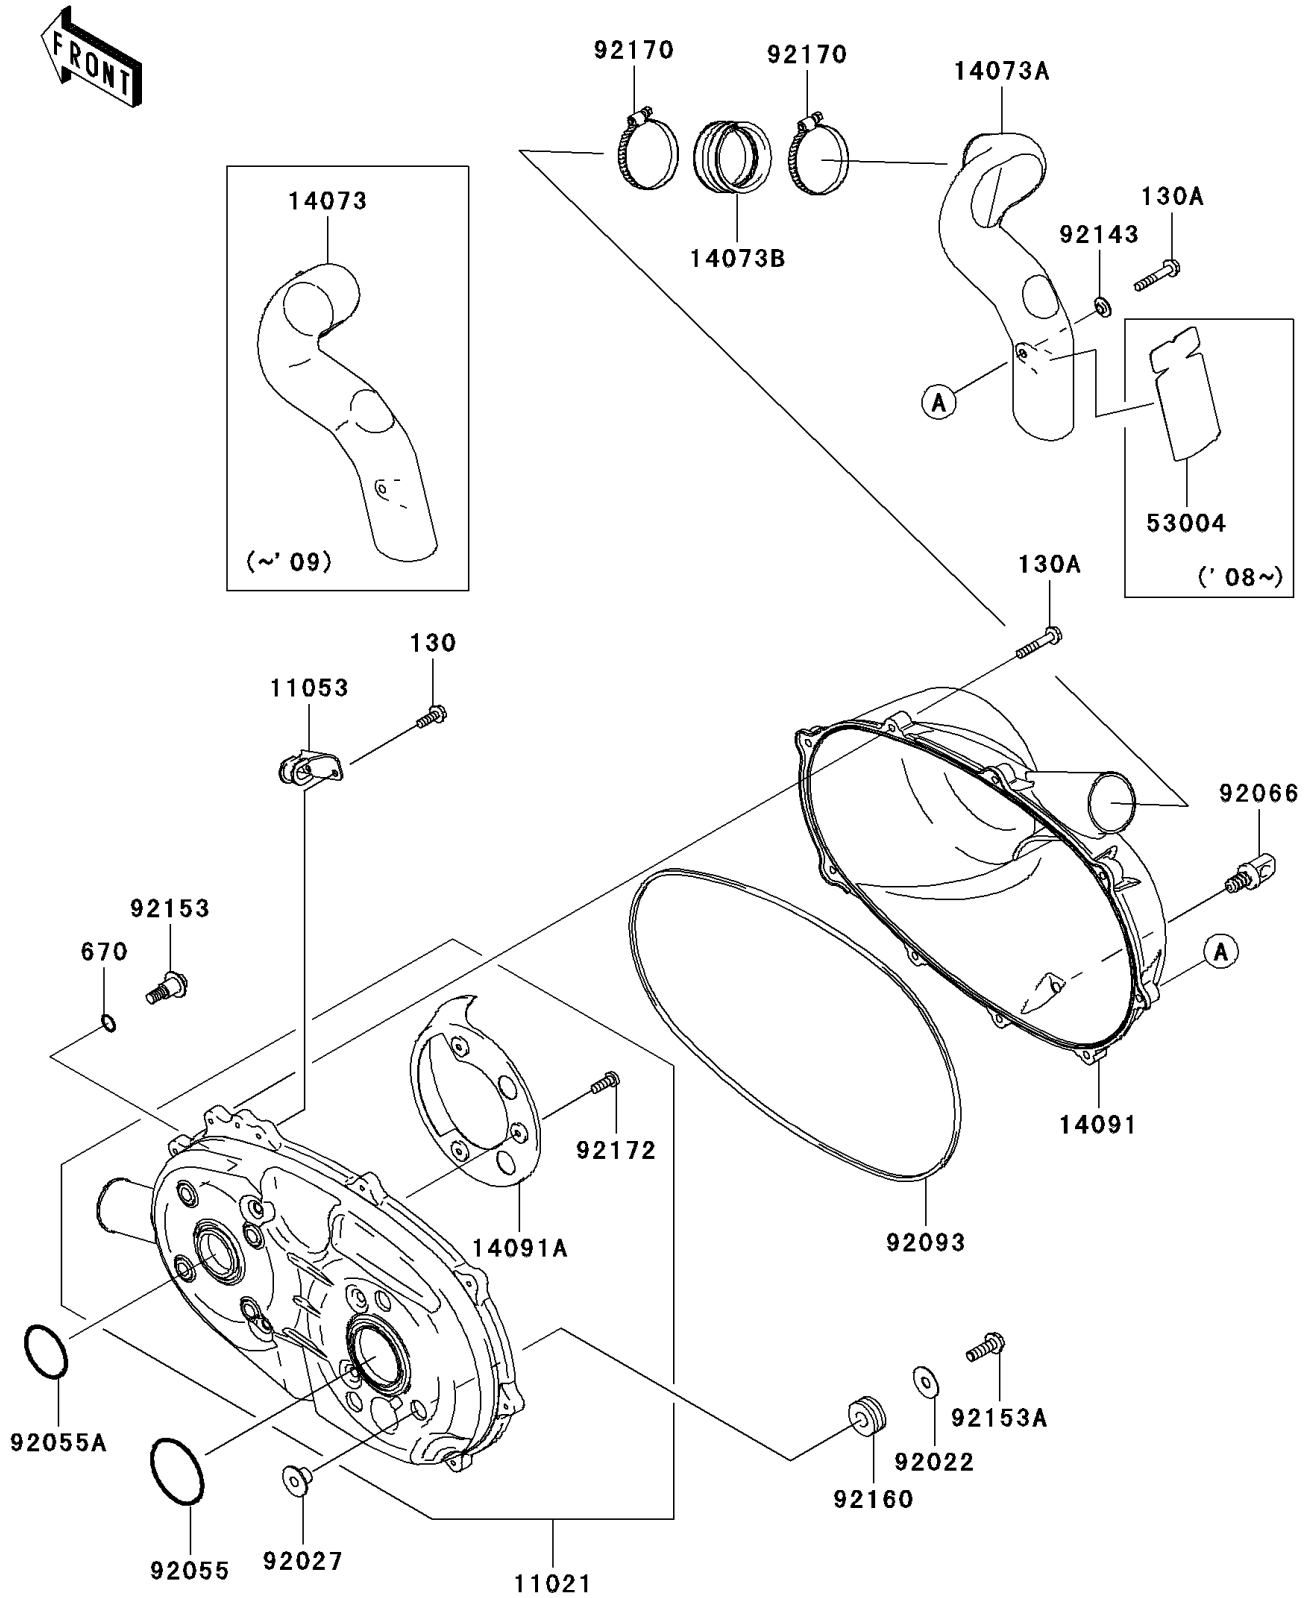

## 2008 Mule™ 600 PARTS DIAGRAM

Converter Cover

E1393

## 2008 Mule™ 600 PARTS LIST

Converter Cover

ITEM NAME	PART NUMBER	QUANTITY
BOLT-FLANGED,6X18 (Ref # 130)	130BB0618	1
BOLT-FLANGED,6X35 (Ref # 130A)	130BB0635	1
O RING,12MM (Ref # 670)	670D2012	1
CASE-ASSY,BELT CONVERTER (Ref # 11021)	11021-0003	1
BRACKET (Ref # 11053)	11053-1483	1
DUCT,EXHAUST (Ref # 14073)	14073-0071	1
DUCT,JOINT (Ref # 14073B)	14073-1775	1
COVER,BELT CONVERTER (Ref # 14091)	14091-0192	1
COVER (Ref # 14091A)	14091-0391	1
WASHER,8.5X26X0.8 (Ref # 92022)	92022-101	1
COLLAR (Ref # 92027)	92027-4015	1
RING-O,64X4 (Ref # 92055)	92055-0048	1
RING-O,50X4 (Ref # 92055A)	92055-1501	1
PLUG,DRAIN,11X19 (Ref # 92066)	92066-1580	1
SEAL (Ref # 92093)	92093-0018	1
COLLAR (Ref # 92143)	92143-1087	1
BOLT,8X26.5 (Ref # 92153)	92153-0594	1
BOLT,FLANGED,8X25 (Ref # 92153A)	92153-0953	1
DAMPER (Ref # 92160)	92160-1012	1
CLAMP (Ref # 92170)	92170-1764	1
SCREW,5X14 (Ref # 92172)	92172-0166	1
MAT (Ref # 53004)	53004-0030	1