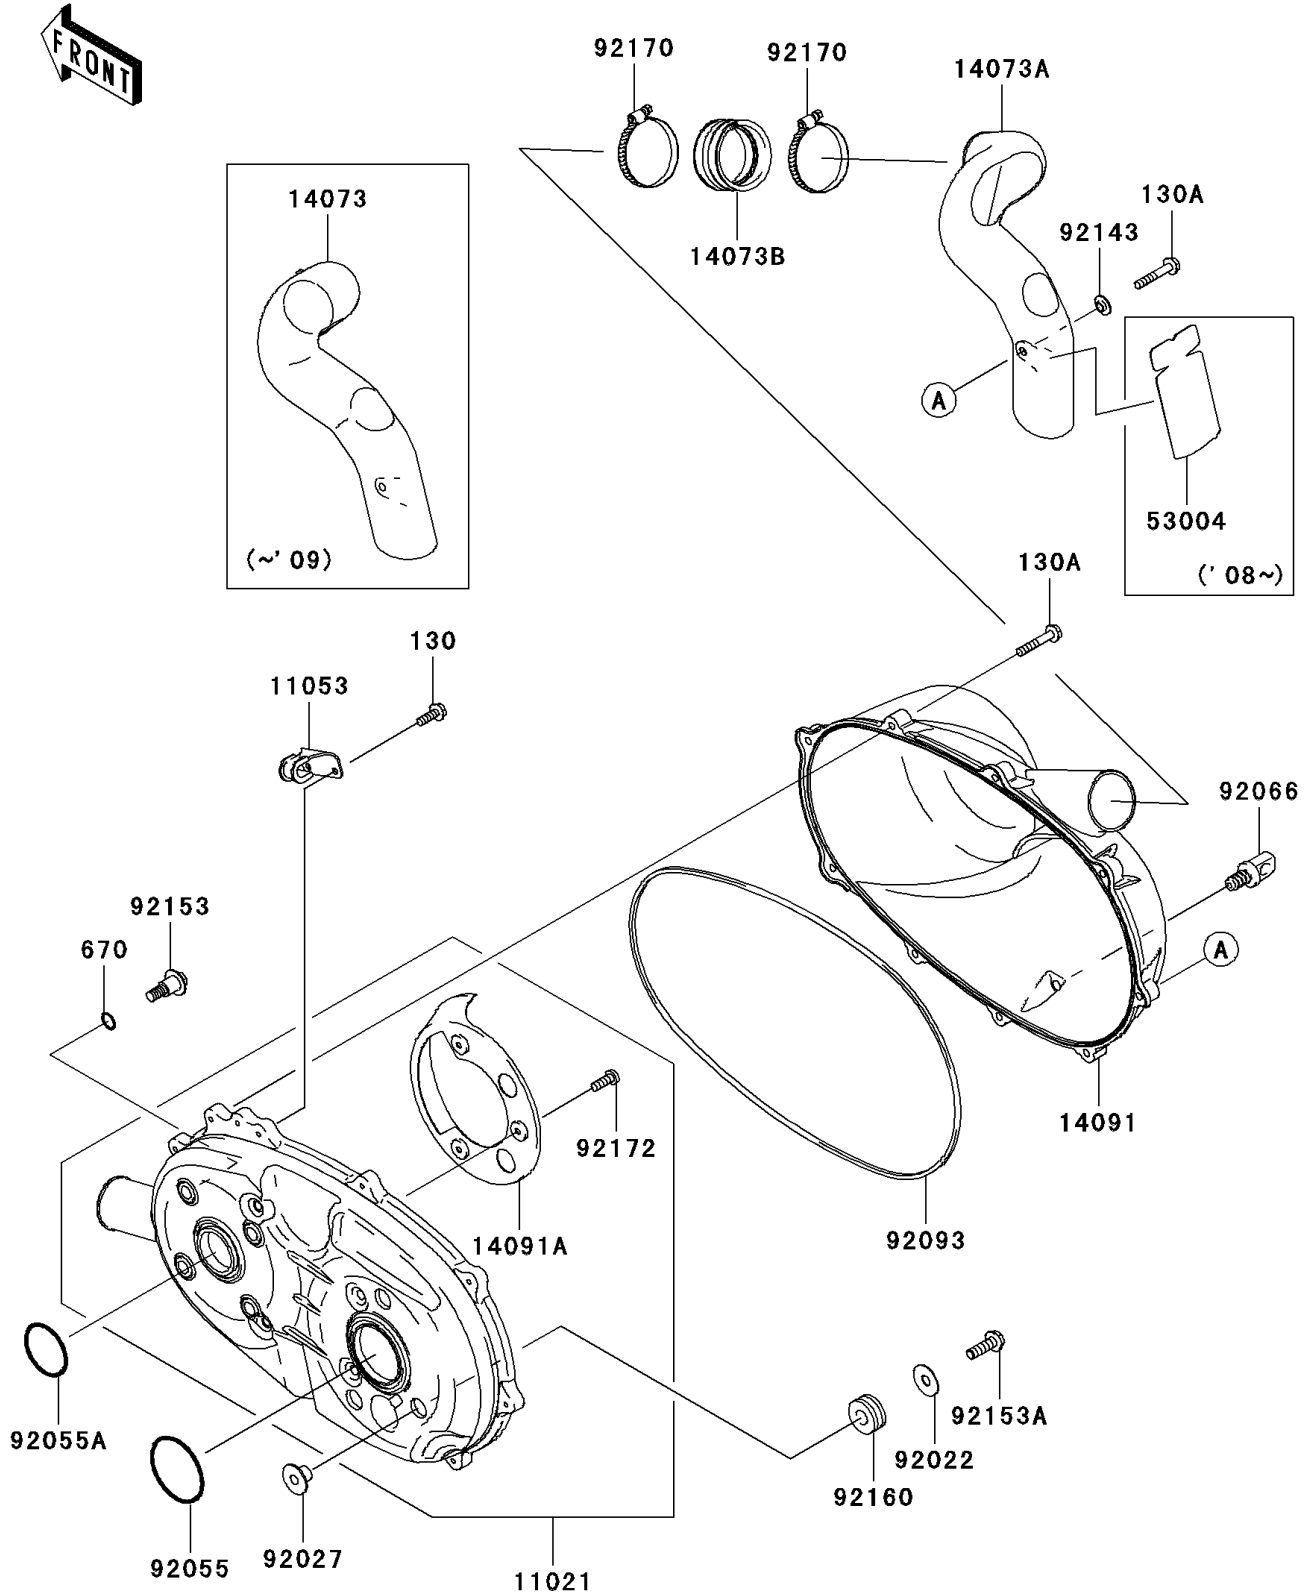

# 2008 Mule 600 PARTS DIAGRAM

Converter Cover

E1393

## 2008 Mule 600 PARTS LIST

### Converter Cover

ITEM NAME	PART NUMBER	QUANTITY
BOLT-FLANGED,6X18 (Ref # 130)	130BB0618	2
BOLT-FLANGED,6X35 (Ref # 130A)	130BB0635	9
O RING,12MM (Ref # 670)	670D2012	4
CASE-ASSY,BELT CONVERTER (Ref # 11021)	11021-0003	1
BRACKET (Ref # 11053)	11053-1483	1
DUCT,EXHAUST (Ref # 14073)	14073-0071	1
DUCT,JOINT (Ref # 14073B)	14073-1775	1
COVER,BELT CONVERTER (Ref # 14091)	14091-0192	1
COVER (Ref # 14091A)	14091-0391	1
WASHER,8.5X26X0.8 (Ref # 92022)	92022-101	3
COLLAR (Ref # 92027)	92027-4015	3
RING-O,64X4 (Ref # 92055)	92055-0048	1
RING-O,50X4 (Ref # 92055A)	92055-1501	1
PLUG,DRAIN,11X19 (Ref # 92066)	92066-1580	1
SEAL (Ref # 92093)	92093-0018	1
COLLAR (Ref # 92143)	92143-1087	1
BOLT,8X26.5 (Ref # 92153)	92153-0594	4
BOLT,FLANGED,8X25 (Ref # 92153A)	92153-0953	3
DAMPER (Ref # 92160)	92160-1012	3
CLAMP (Ref # 92170)	92170-1764	2
SCREW,5X14 (Ref # 92172)	92172-0166	3
MAT (Ref # 53004)	53004-0030	1