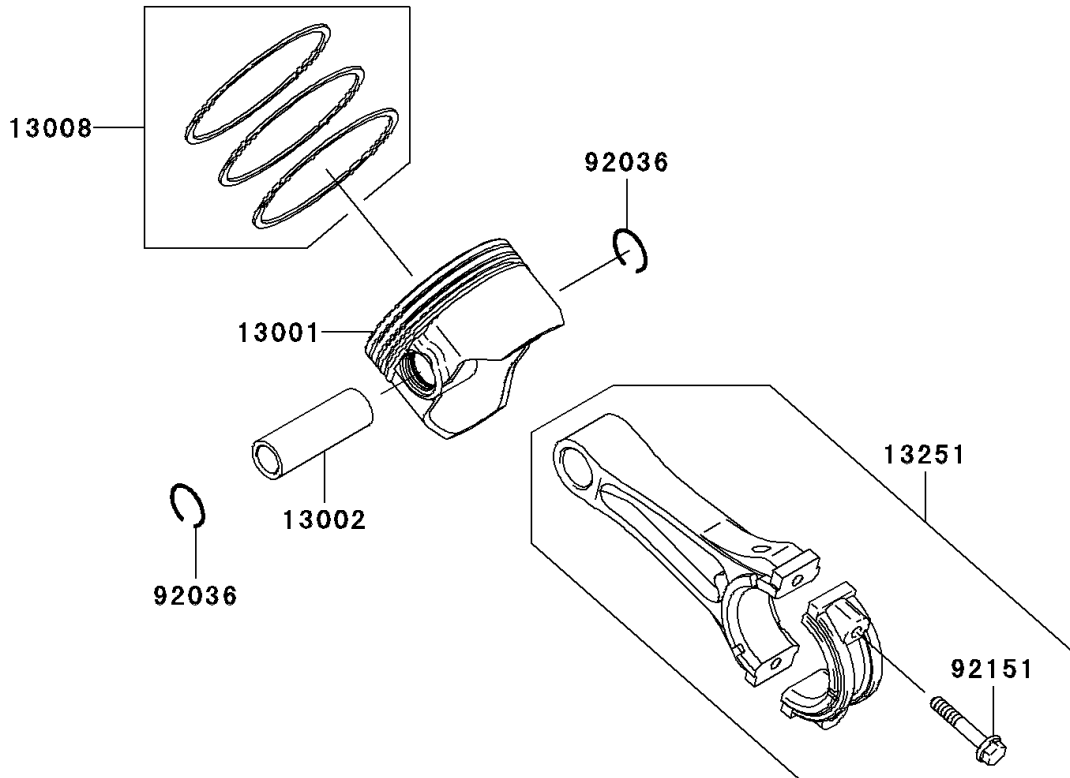

2010 Mule 600

PARTS DIAGRAM

Crankshaft/Piston(s)

E1320