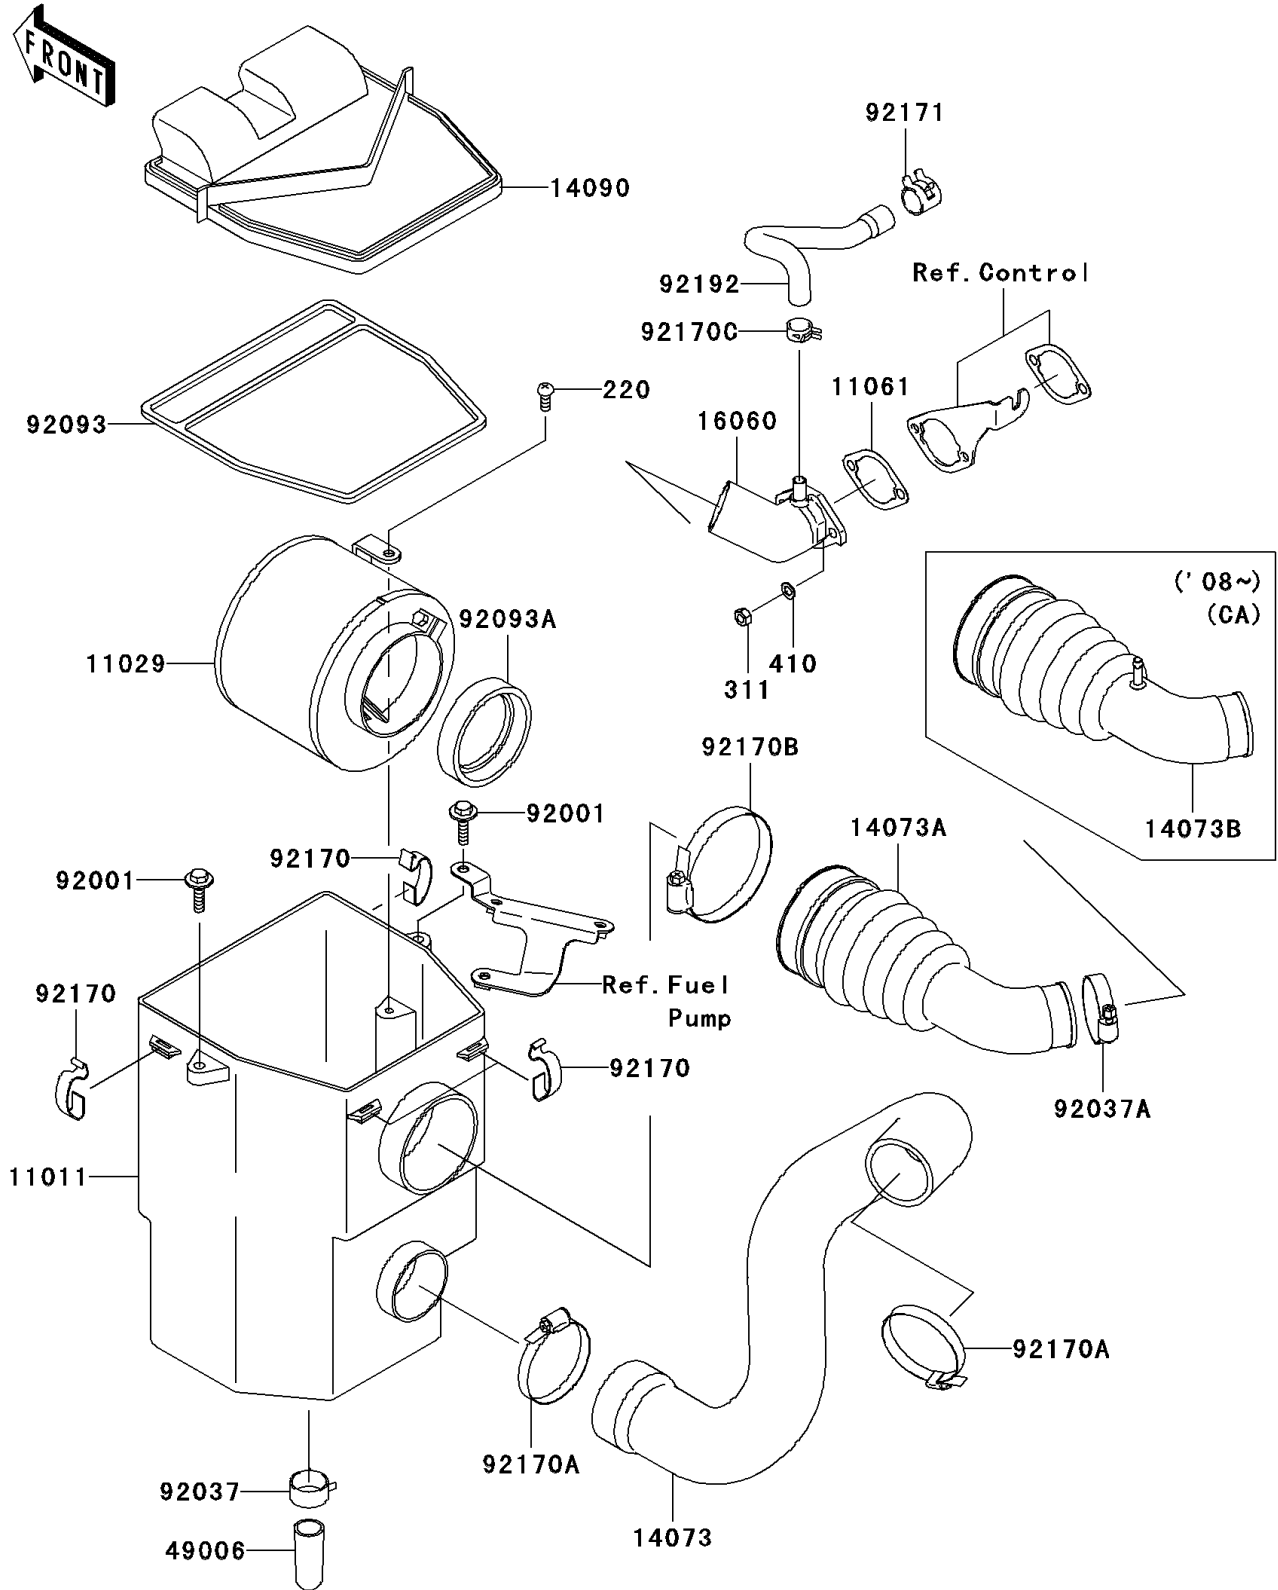

2008 Mule 600 PARTS DIAGRAM

Air Cleaner

E1130

2008 Mule 600 PARTS LIST

Air Cleaner

ITEM NAME	PART NUMBER	QUANTITY
SCREW-PAN-CROSS,6X14 (Ref # 220)	220AA0614	1
NUT-HEX,6MM (Ref # 311)	311AA0600	2
WASHER-PLAIN-SMALL (Ref # 410)	410AA0600	2
CASE-AIR FILTER (Ref # 11011)	11011-1367	1
ELEMENT-ASSY-AIR FILTER (Ref # 11029)	11029-1004	1
GASKET (Ref # 11061)	11061-7026	1
DUCT,FRAME-AIR FILTER (Ref # 14073)	14073-0072	1
COVER,AIR FILTER (Ref # 14090)	14090-1106	1
PIPE-INTAKE (Ref # 16060)	16060-2210	1
BOOT (Ref # 49006)	49006-1351	1
BOLT,6X25,W/WASHER (Ref # 92001)	92001-1140	2
CLAMP,HOSE CLIP (Ref # 92037)	92037-1460	1
CLAMP (Ref # 92037A)	92037-506	1
SEAL,AIR FILTER (Ref # 92093)	92093-1241	1
SEAL,DUST (Ref # 92093A)	92093-1322	1
CLAMP,AIR FILTER (Ref # 92170)	92170-1211	4
CLAMP (Ref # 92170A)	92170-1674	2
CLAMP (Ref # 92170B)	92170-1679	1
CLAMP (Ref # 92170C)	92170-7003	1
CLAMP (Ref # 92171)	92171-7013	1
TUBE,BREATHER (Ref # 92192)	92192-2084	1
DUCT,AIR FILTER-IN.PIPE (Ref # 14073A)	14073-0074	1
DUCT,AIR FILTER-IN.PIPE (Ref # 14073B)	14073-0193	1