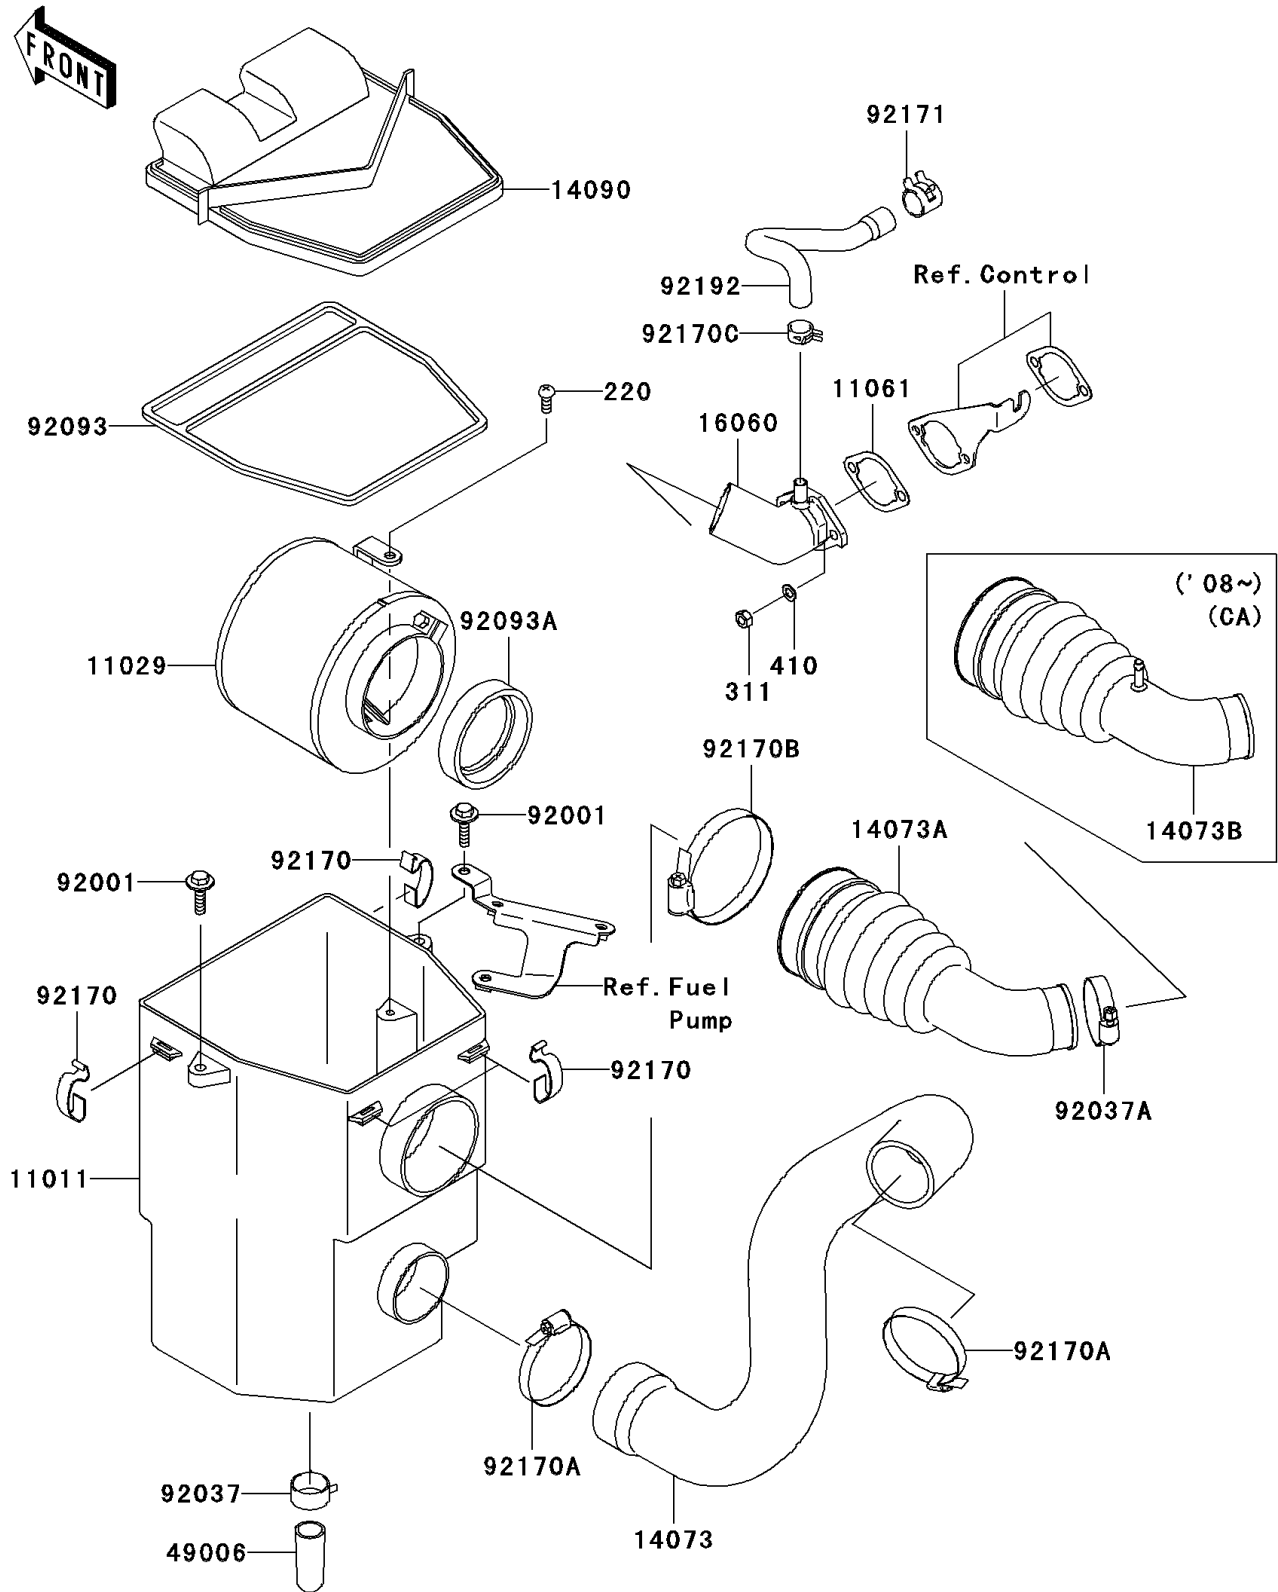

## 2008 Mule™ 600 PARTS DIAGRAM

Air Cleaner

E1130

## 2008 Mule™ 600 PARTS LIST

Air Cleaner

ITEM NAME	PART NUMBER	QUANTITY
SCREW-PAN-CROSS,6X14 (Ref # 220)	220AA0614	1
NUT-HEX,6MM (Ref # 311)	311AA0600	1
WASHER-PLAIN-SMALL (Ref # 410)	410AA0600	1
CASE-AIR FILTER (Ref # 11011)	11011-1367	1
ELEMENT-ASSY-AIR FILTER (Ref # 11029)	11029-1004	1
GASKET (Ref # 11061)	11061-7026	1
DUCT,FRAME-AIR FILTER (Ref # 14073)	14073-0072	1
COVER,AIR FILTER (Ref # 14090)	14090-1106	1
PIPE-INTAKE (Ref # 16060)	16060-2210	1
BOOT (Ref # 49006)	49006-1351	1
BOLT,6X25,W/WASHER (Ref # 92001)	92001-1140	1
CLAMP,HOSE CLIP (Ref # 92037)	92037-1460	1
CLAMP (Ref # 92037A)	92037-506	1
SEAL,AIR FILTER (Ref # 92093)	92093-1241	1
SEAL,DUST (Ref # 92093A)	92093-1322	1
CLAMP,AIR FILTER (Ref # 92170)	92170-1211	1
CLAMP (Ref # 92170A)	92170-1674	1
CLAMP (Ref # 92170B)	92170-1679	1
CLAMP (Ref # 92170C)	92170-7003	1
CLAMP (Ref # 92171)	92171-7013	1
TUBE,BREATHING (Ref # 92192)	92192-2084	1
DUCT,AIR FILTER-IN.PIPE (Ref # 14073A)	14073-0074	1
DUCT,AIR FILTER-IN.PIPE (Ref # 14073B)	14073-0193	1