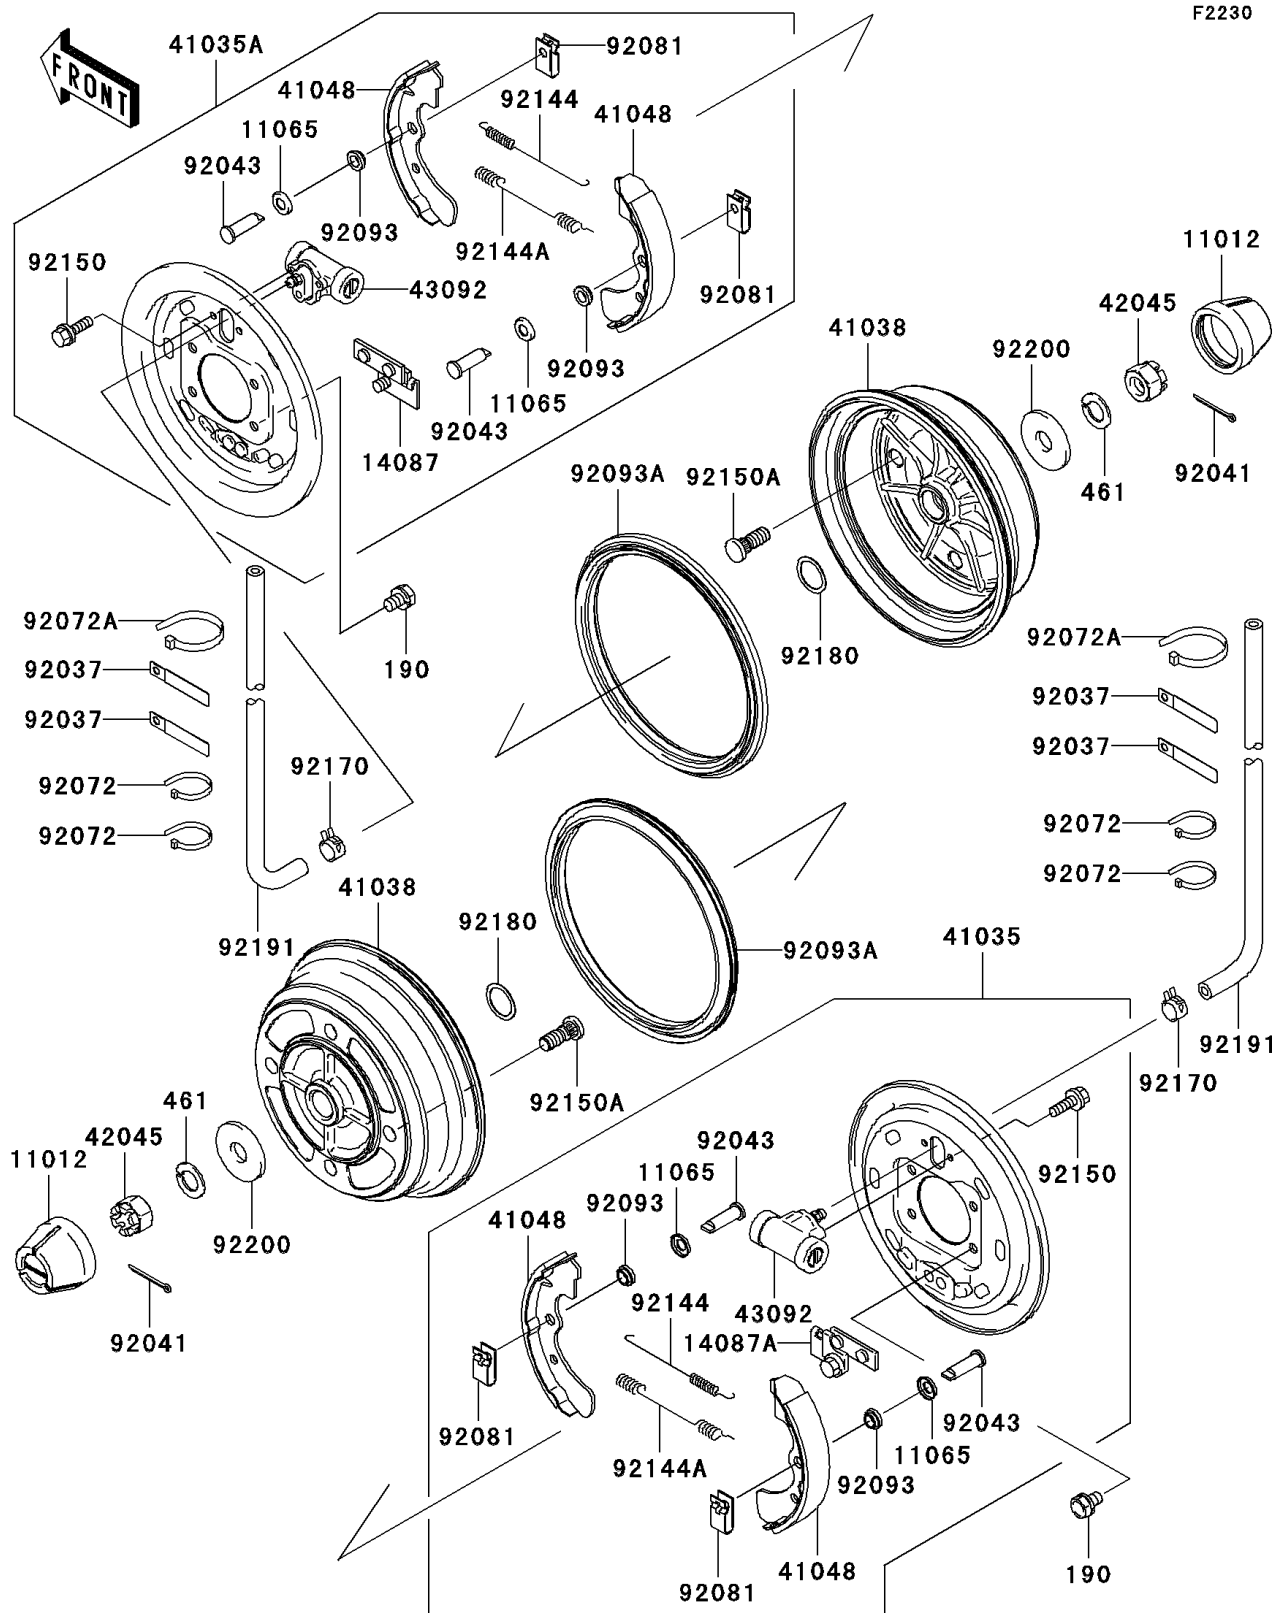

Mule 3010 Diesel 4X4

PARTS DIAGRAM

Front Hubs/Brakes

Mule 3010 Diesel 4X4

PARTS LIST

Front Hubs/Brakes

ITEM NAME	PART NUMBER	QUANTITY
BOLT-UPSET-WS,10X16 (Ref # 190)	190H1016	8
WASHER-SPRING,18MM (Ref # 461)	461F1800	2
CAP,WHEEL (Ref # 11012)	11012-1969	2
CAP (Ref # 11065)	11065-1175	4
RETAINER-ASSY,RH (Ref # 14087)	14087-1001	1
RETAINER-ASSY,LH (Ref # 14087A)	14087-1002	1
PANEL-ASSY-BRAKE,FR,LH (Ref # 41035)	41035-1516	1
PANEL-ASSY-BRAKE,FR,RH (Ref # 41035A)	41035-1517	1
DRUM,FRONT BRAKE (Ref # 41038)	41038-1345	2
SHOE-BRAKE (Ref # 41048)	41048-1134	4
NUT,CASTLE,18MM (Ref # 42045)	42045-018	2
CYLINDER,FRONT BRAKE PANEL (Ref # 43092)	43092-1054	2
CLAMP,L=60 (Ref # 92037)	92037-1069	4
COTTER,4.0X35 (Ref # 92041)	92041-1053	2
PIN (Ref # 92043)	92043-1636	4
BAND,L=123 (Ref # 92072)	92072-030	4
BAND,L=149 (Ref # 92072A)	92072-031	2
SPRING,SHOE CLAMP (Ref # 92081)	92081-1904	4
SEAL (Ref # 92093)	92093-1532	4
SEAL,BS184.8X13.5ZS (Ref # 92093A)	92093-1543	2
SPRING,BRAKE (Ref # 92144)	92144-1300	2
SPRING,BRAKE (Ref # 92144A)	92144-1301	2
BOLT,FLANGED,6X12 (Ref # 92150)	92150-1166	4
BOLT (Ref # 92150A)	92150-1366	8
CLAMP (Ref # 92170)	92170-2042	2
SHIM,25.2X32.5X0.6 (Ref # 92180)	92180-1353	2
TUBE,4.7X9.5X1480 (Ref # 92191)	92191-1615	2
WASHER,18.5X52X4.5 (Ref # 92200)	92200-1474	2