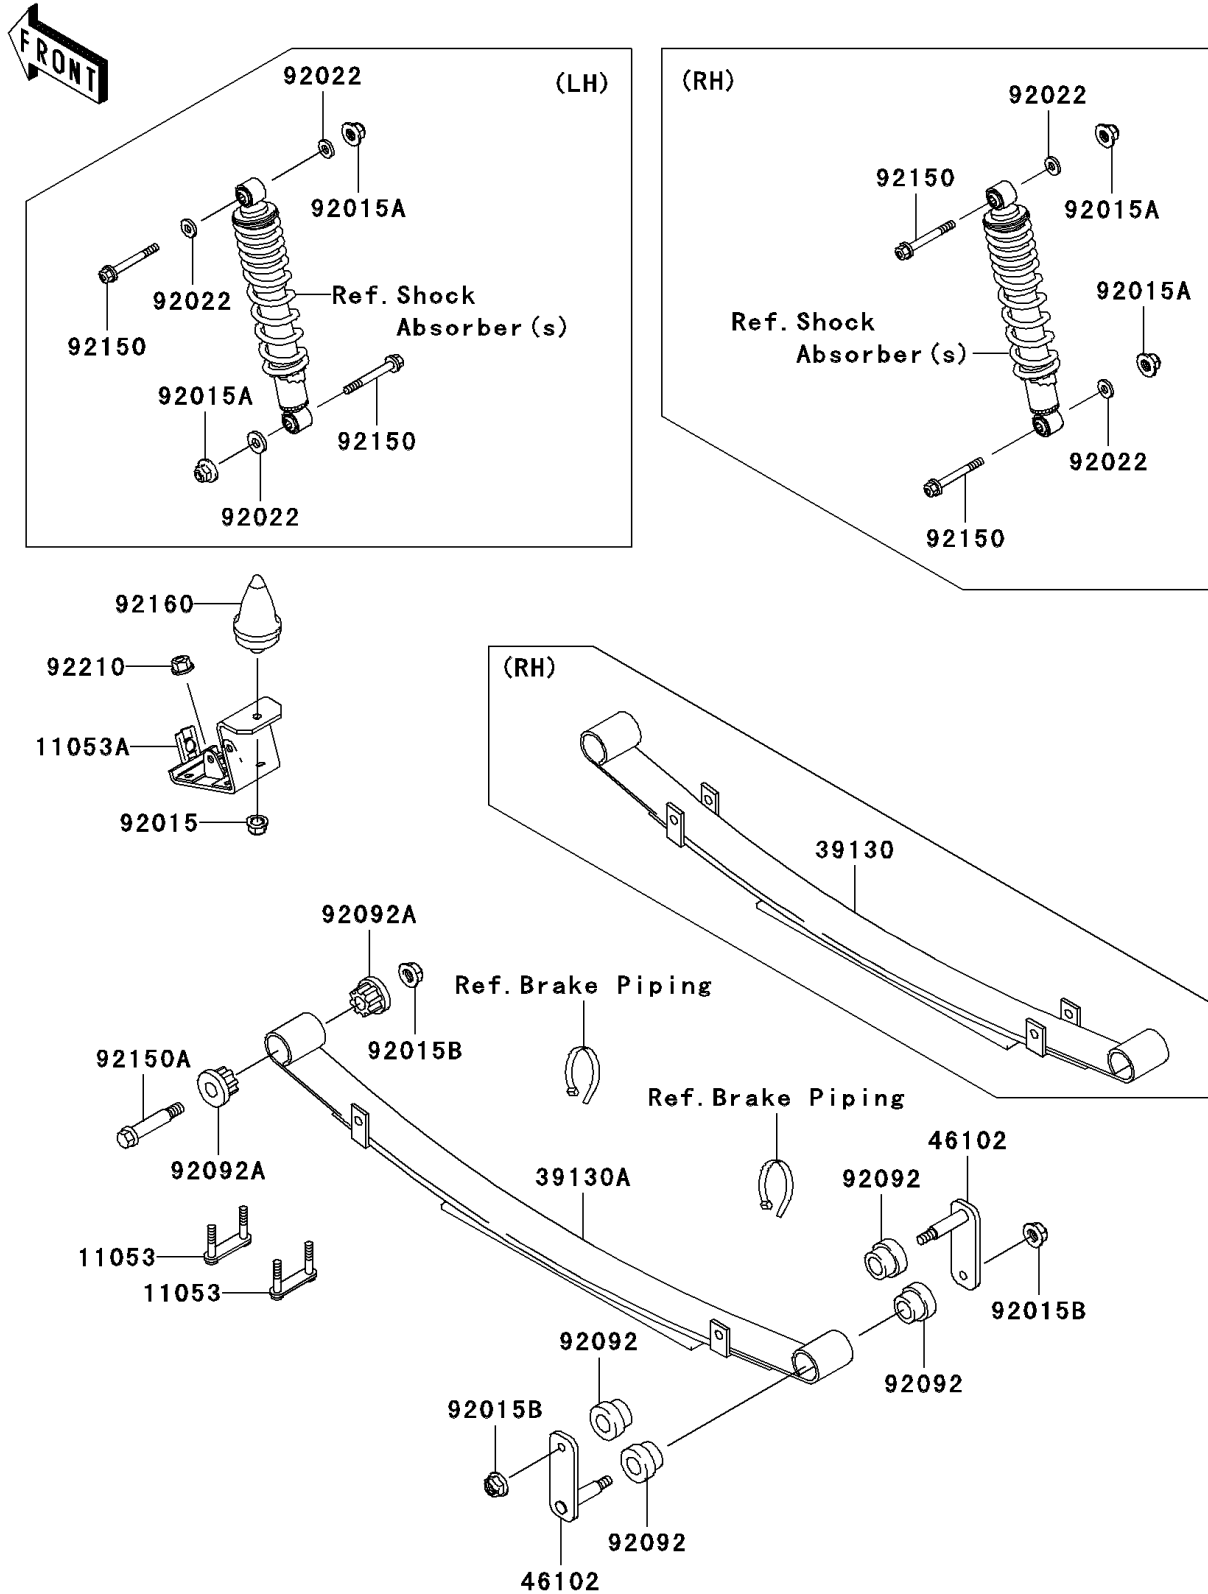

Mule 3010 Diesel 4X4

PARTS DIAGRAM

Rear Suspension

F2153

Mule 3010 Diesel 4X4

PARTS LIST

Rear Suspension

ITEM NAME

PART NUMBER

QUANTITY
