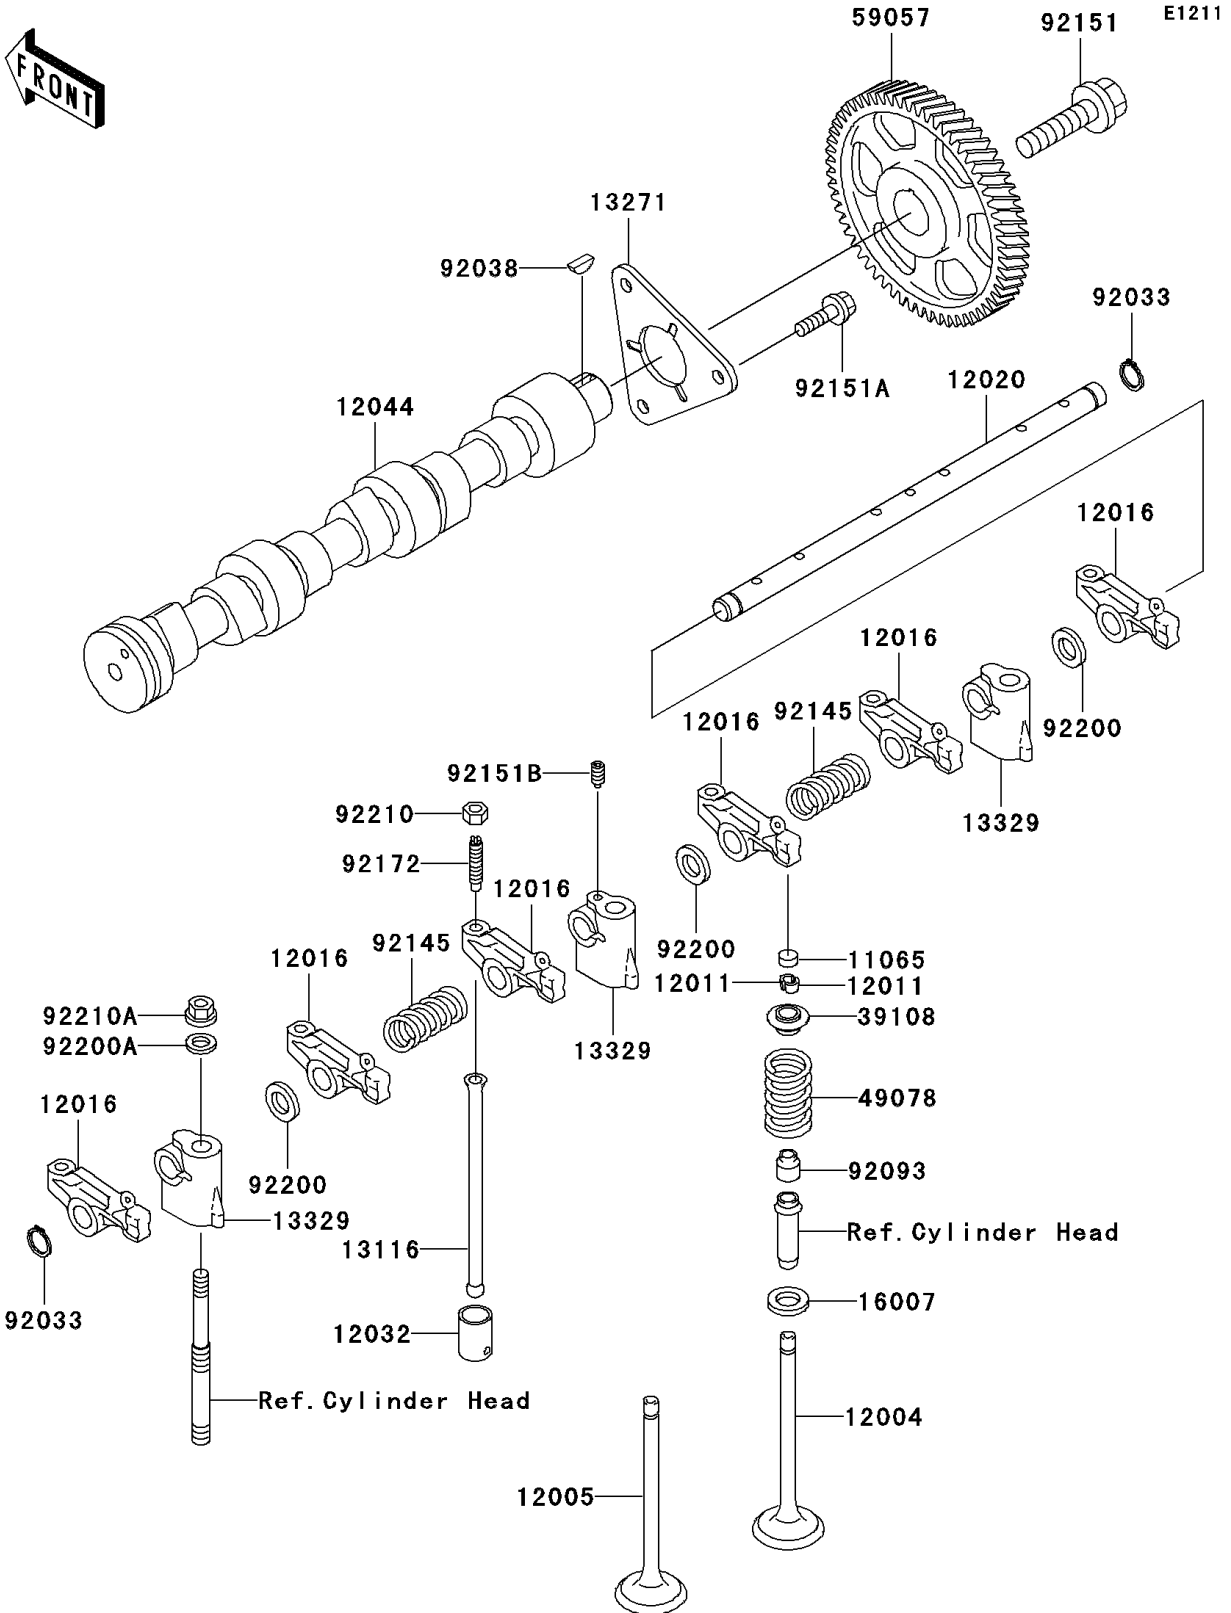

Mule 3010 Diesel 4X4

PARTS DIAGRAM

Valve(s)/Camshaft(s)

Mule 3010 Diesel 4X4

PARTS LIST

Valve(s)/Camshaft(s)

ITEM NAME

PART NUMBER

QUANTITY
