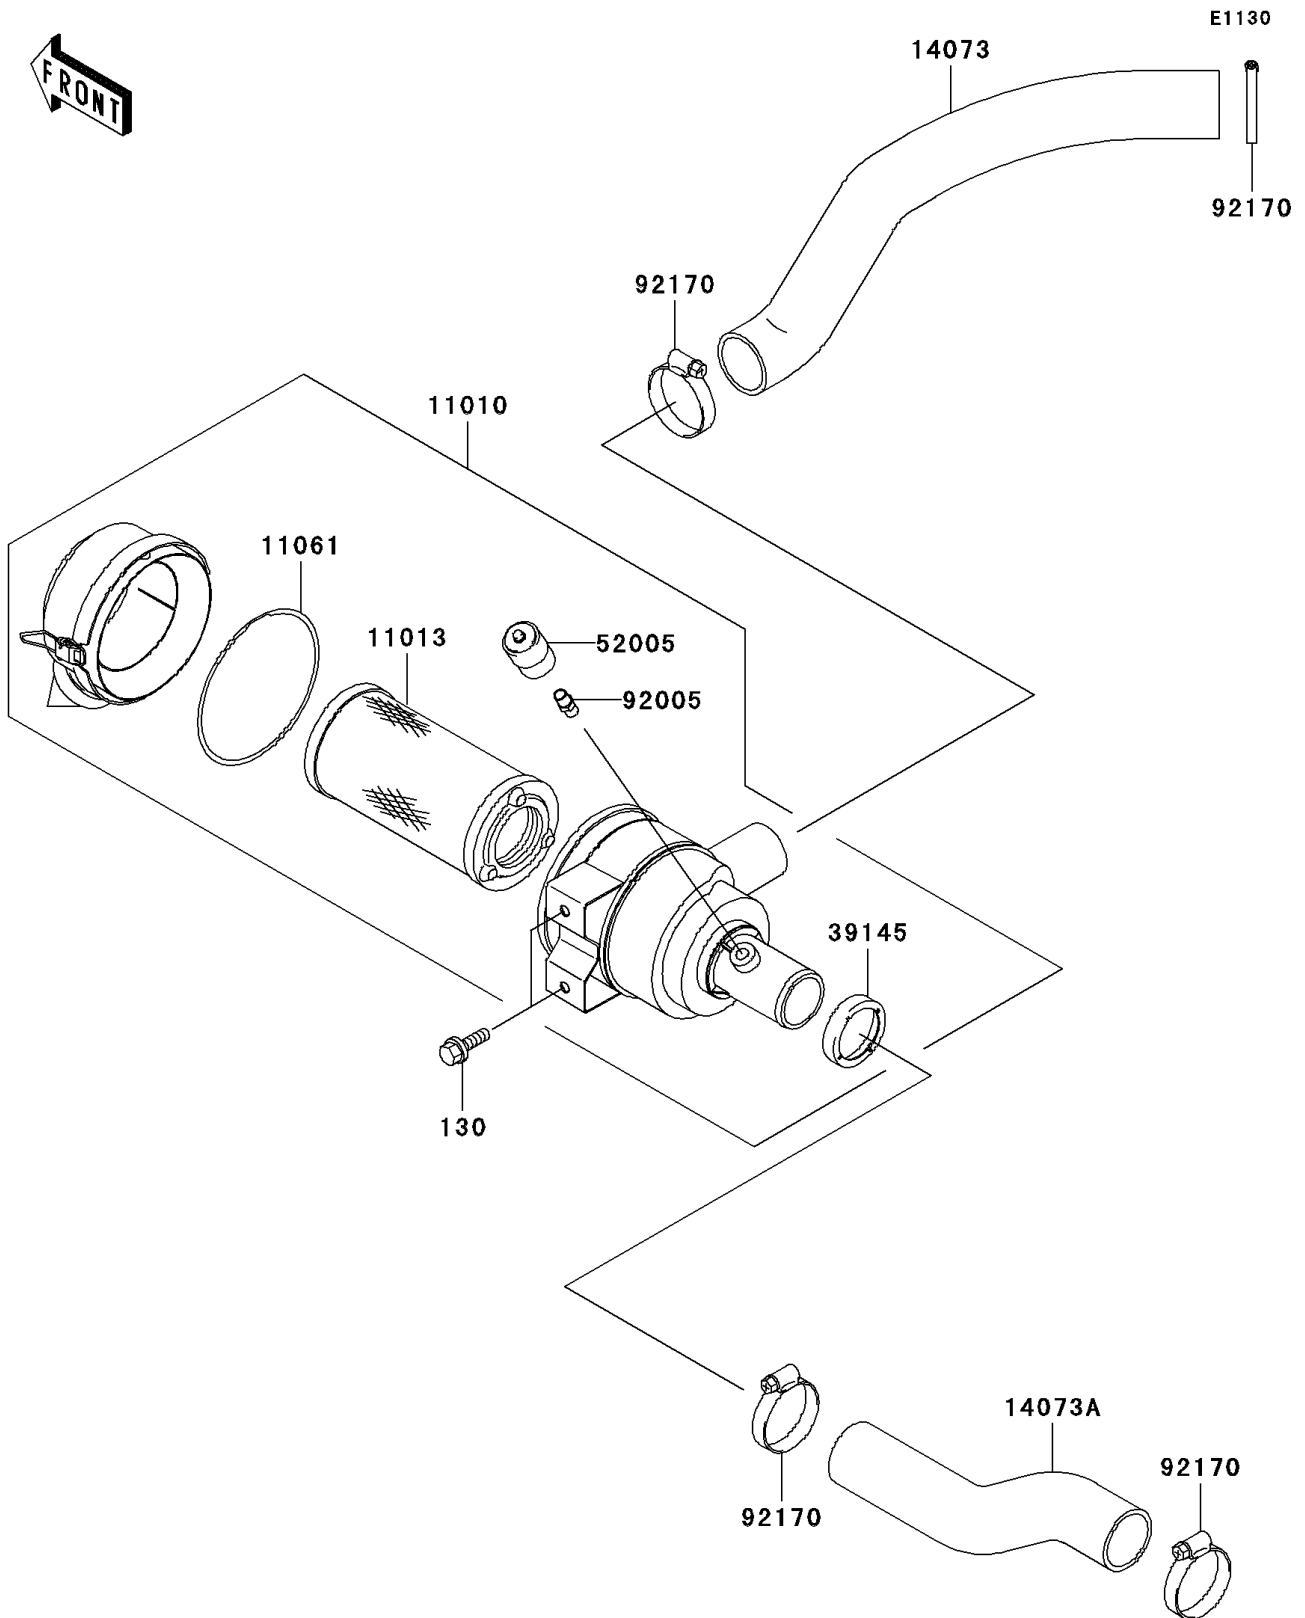

Mule 3010 4X4

PARTS DIAGRAM

Air Cleaner

Mule 3010 4X4

PARTS LIST

Air Cleaner

ITEM NAME	PART NUMBER	QUANTITY
BOLT-FLANGED,8X14 (Ref # 130)	130BB0814	2
FILTER-ASSY-AIR (Ref # 11010)	11010-0073	1
ELEMENT-AIR FILTER (Ref # 11013)	11013-1290	1
GASKET,AIR FILTER (Ref # 11061)	11061-1078	1
DUCT,FRAME-A/C (Ref # 14073)	14073-1782	1
DUCT,A/C-AIR CHAMBER (Ref # 14073A)	14073-1783	1
TRIM-SEAL (Ref # 39145)	39145-1133	1
GAUGE,AIR (Ref # 52005)	52005-7502	1
FITTING,AIR FILTER (Ref # 92005)	92005-1386	1
CLAMP (Ref # 92170)	92170-1674	4