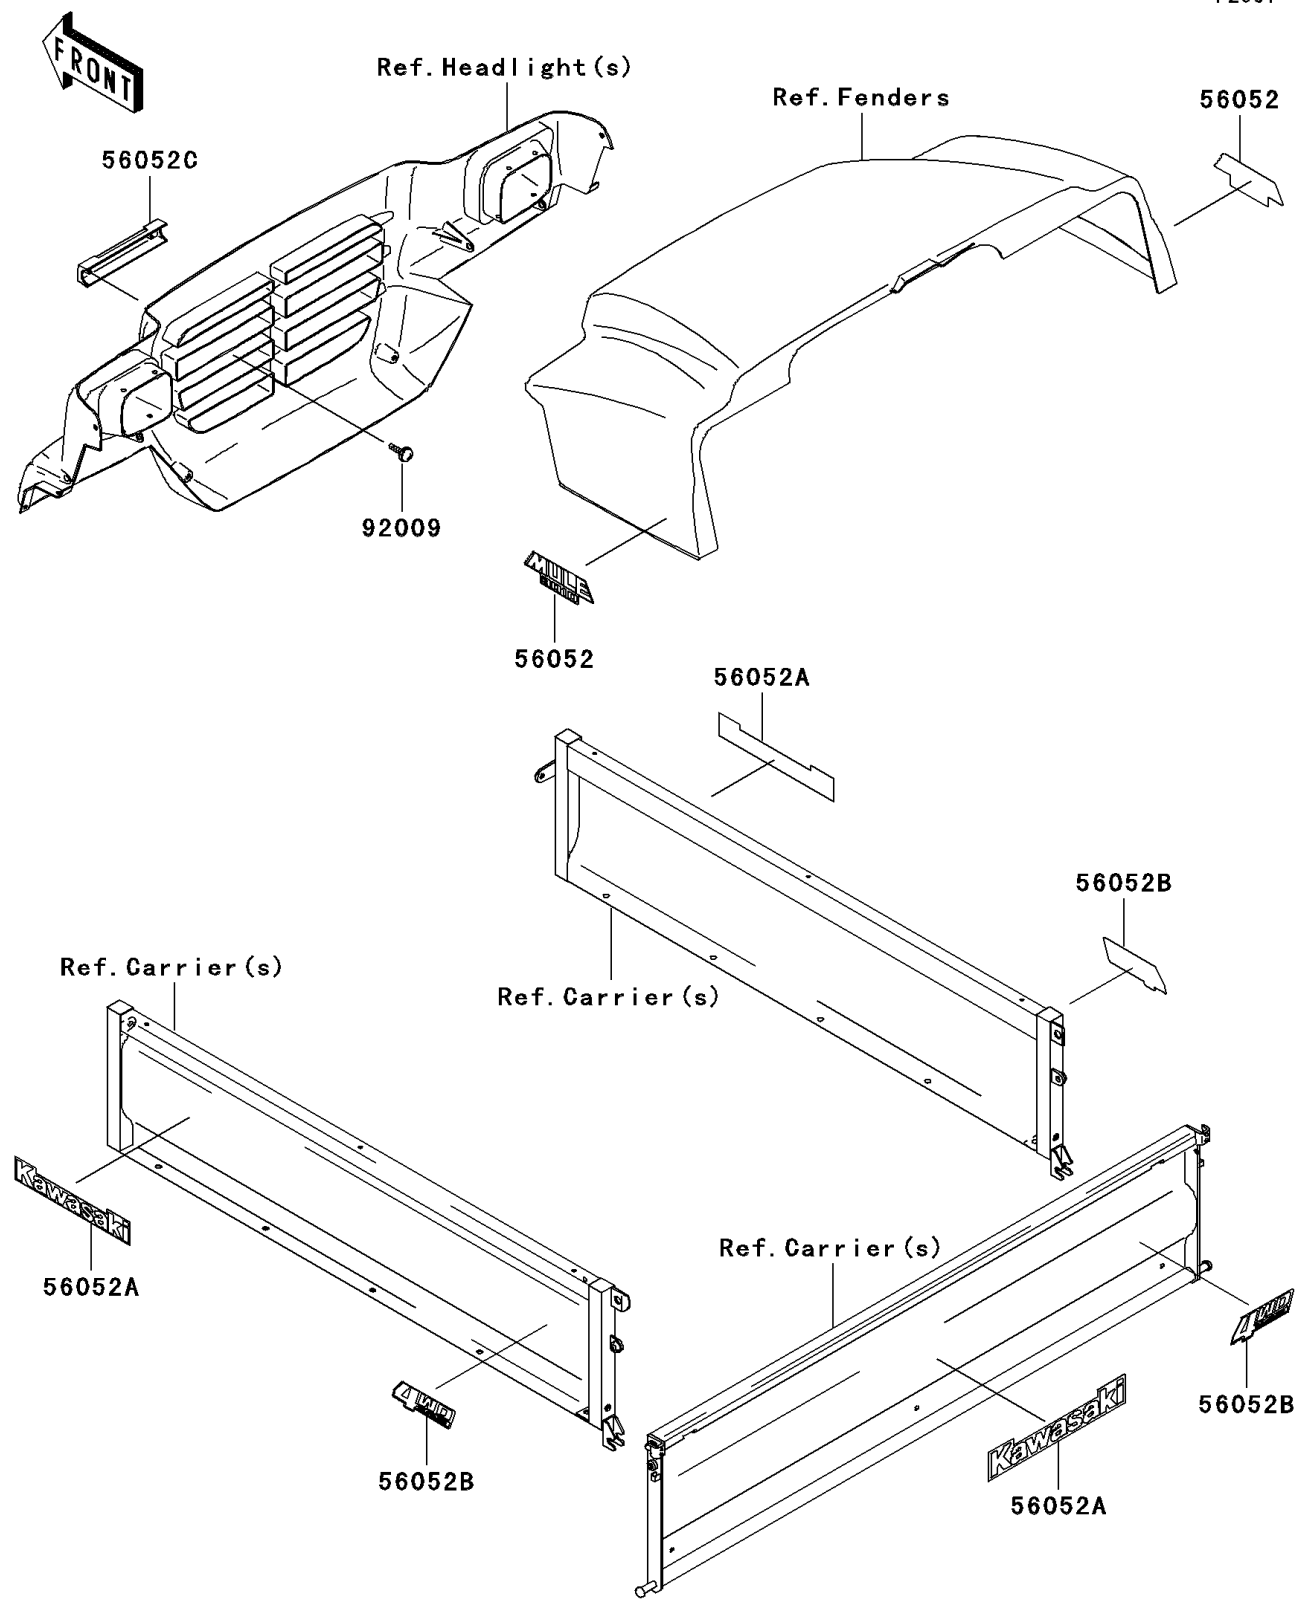

Mule 3010 4x4 Hardwoods Green HD PARTS DIAGRAM

Decals

F2861

Mule 3010 4x4 Hardwoods Green HD PARTS LIST

Decals

ITEM NAME	PART NUMBER	QUANTITY
MARK,FR FENDER,MULE 3010 (Ref # 56052)	56052-0104	2
MARK,SIDE PLATE,KAWASAKI (Ref # 56052A)	56052-0105	3
MARK,SIDE PLATE,4WD (Ref # 56052B)	56052-0106	3
MARK,FRONT GRIL,KAWASAKI (Ref # 56052C)	56052-1245	1
SCREW,TAPPING,4X12 (Ref # 92009)	92009-1444	2