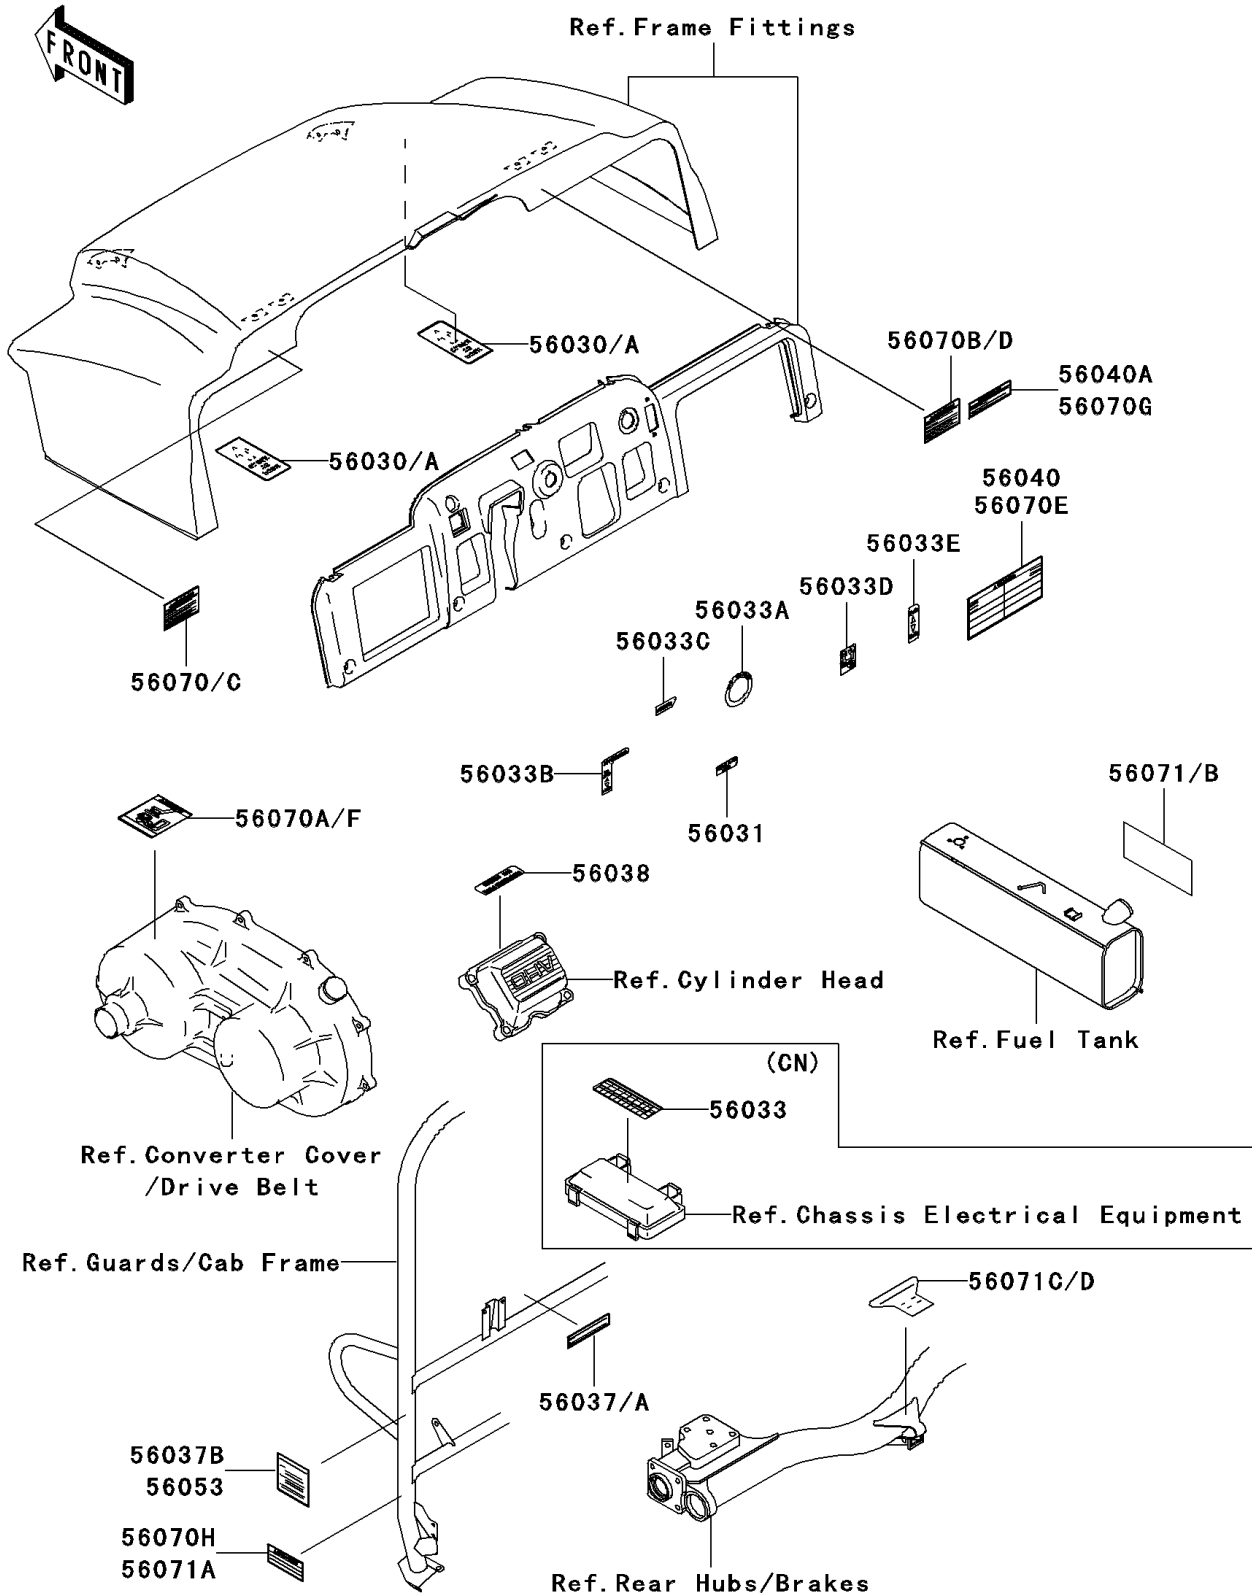

2008 Mule 3010 4x4 Hardwoods Green HD PARTS DIAGRAM

Labels

F2860

2008 Mule 3010 4x4 Hardwoods Green HD PARTS LIST

Labels

ITEM NAME	PART NUMBER	QUANTITY
LABEL,BONNET OPERATION (Ref # 56030)	56030-1240	2
LABEL-MANUAL,BRAKE FLUID LEVEL (Ref # 56031)	56031-1818	1
LABEL-MANUAL,IGNITION,ON/OFF (Ref # 56033A)	56033-0162	1
LABEL-MANUAL,DIFF MODE (Ref # 56033B)	56033-1183	1
LABEL-MANUAL,IGNITION (Ref # 56033C)	56033-1184	1
LABEL-MANUAL,SHIFT (Ref # 56033D)	56033-1186	1
LABEL-MANUAL,2WD/4WD (Ref # 56033E)	56033-1187	1
LABEL-SPECIFICATION,CARGO BED (Ref # 56037)	56037-1576	1
LABEL-BRAND (Ref # 56038)	56038-2782	1
LABEL-WARNING,GENERAL (Ref # 56040)	56040-1339	1
LABEL-WARNING,SHIFT CAUTION (Ref # 56040A)	56040-1342	1
LABEL-SPECIFICATION,TIRE (Ref # 56053)	56053-7506	1
LABEL-WARNING,OFF-HIGHWAY (Ref # 56070)	56070-0050	1
LABEL-WARNING,HOT SURFACES (Ref # 56070A)	56070-0051	1
LABEL-WARNING,BONNET OPERATION (Ref # 56070B)	56070-0053	1
LABEL-WARNING,BED RAISED (Ref # 56070H)	56070-7515	1
LABEL-WARNING,GASOLINE (Ref # 56071)	56071-7501	1
LABEL-WARNING,TRAILER HITCH (Ref # 56071C)	56071-7511	1