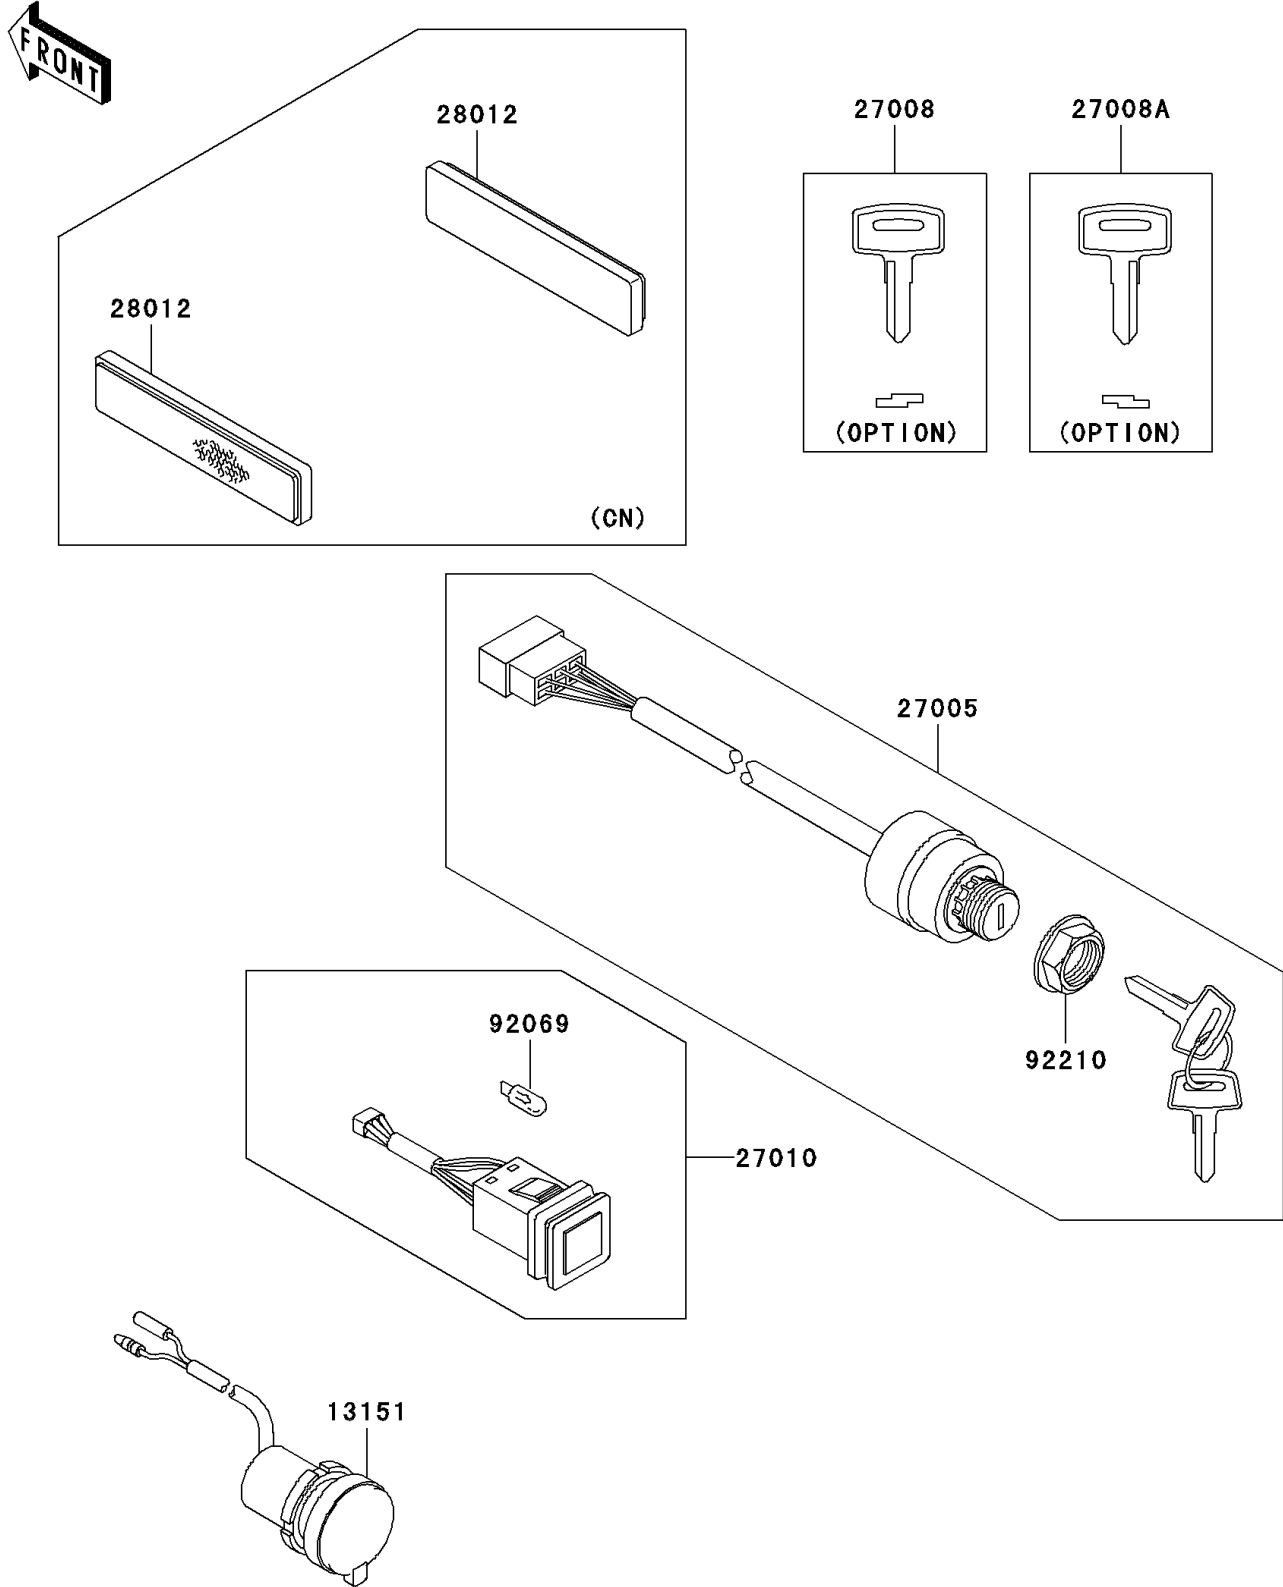

Mule 3010 4x4 Hardwoods Green HD PARTS DIAGRAM

Ignition Switch

F2770

Mule 3010 4x4 Hardwoods Green HD PARTS LIST

Ignition Switch

| ITEM NAME | PART NUMBER | QUANTITY |
|--|-------------|----------|
| SWITCH-COMP,D.C.TERMINAL (Ref # 13151) | 13151-0003 | 1 |
| SWITCH-ASSY-IGNITION (Ref # 27005) | 27005-1244 | 1 |
| KEY-LOCK,BLANK (Ref # 27008) | 27008-1153 | 1 |
| KEY-LOCK,BLANK (Ref # 27008A) | 27008-1157 | 1 |
| SWITCH,HEAD LAMP (Ref # 27010) | 27010-1498 | 1 |
| BULB,12V 1.7W,T6.5 (Ref # 92069) | 92069-1118 | 1 |
| NUT,IGNITION SWITCH (Ref # 92210) | 92210-1264 | 1 |
| REFLECTOR-REFLEX,FR (Ref # 28012) | 28012-1086 | 2 |