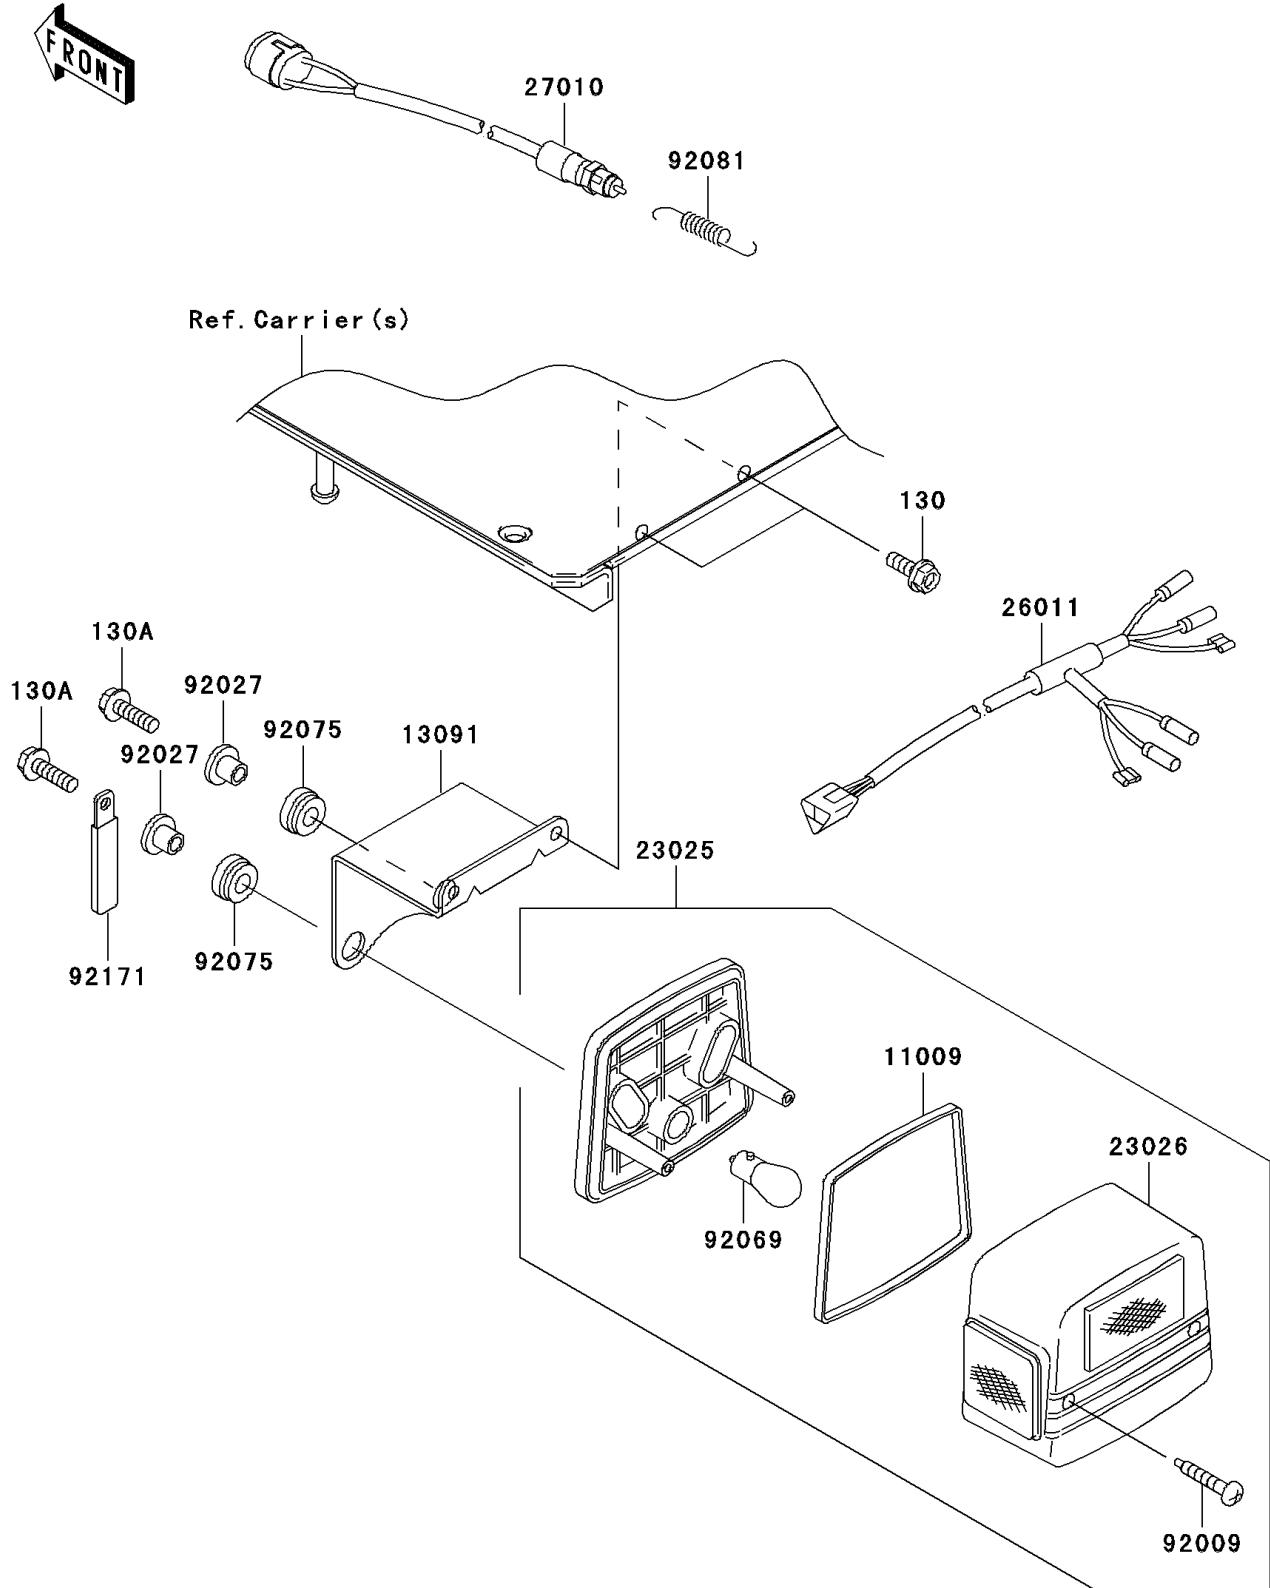

2008 Mule 3010 4x4 Hardwoods Green HD PARTS DIAGRAM

Taillight(s)

F2720

2008 Mule 3010 4x4 Hardwoods Green HD PARTS LIST

Taillight(s)

ITEM NAME	PART NUMBER	QUANTITY
BOLT-FLANGED,6X16 (Ref # 130)	130BB0616	4
BOLT-FLANGED,6X20 (Ref # 130A)	130BB0620	4
GASKET,TAIL LAMP (Ref # 11009)	11009-1215	2
HOLDER,TAIL LAMP (Ref # 13091)	13091-1743	2
LAMP-TAIL (Ref # 23025)	23025-1042	2
LENS,TAIL LAMP (Ref # 23026)	23026-1019	2
WIRE-LEAD (Ref # 26011)	26011-1756	1
SWITCH,BRAKE LAMP (Ref # 27010)	27010-1301	1
SCREW,TAPPING,4X25 (Ref # 92009)	92009-1069	4
COLLAR,L=11.1 (Ref # 92027)	92027-194	4
BULB,12V 21/5W (Ref # 92069)	92069-1011	2
DAMPER (Ref # 92075)	92075-277	4
SPRING,HOOK RETURN (Ref # 92081)	92081-1466	1
CLAMP (Ref # 92171)	92171-0652	2