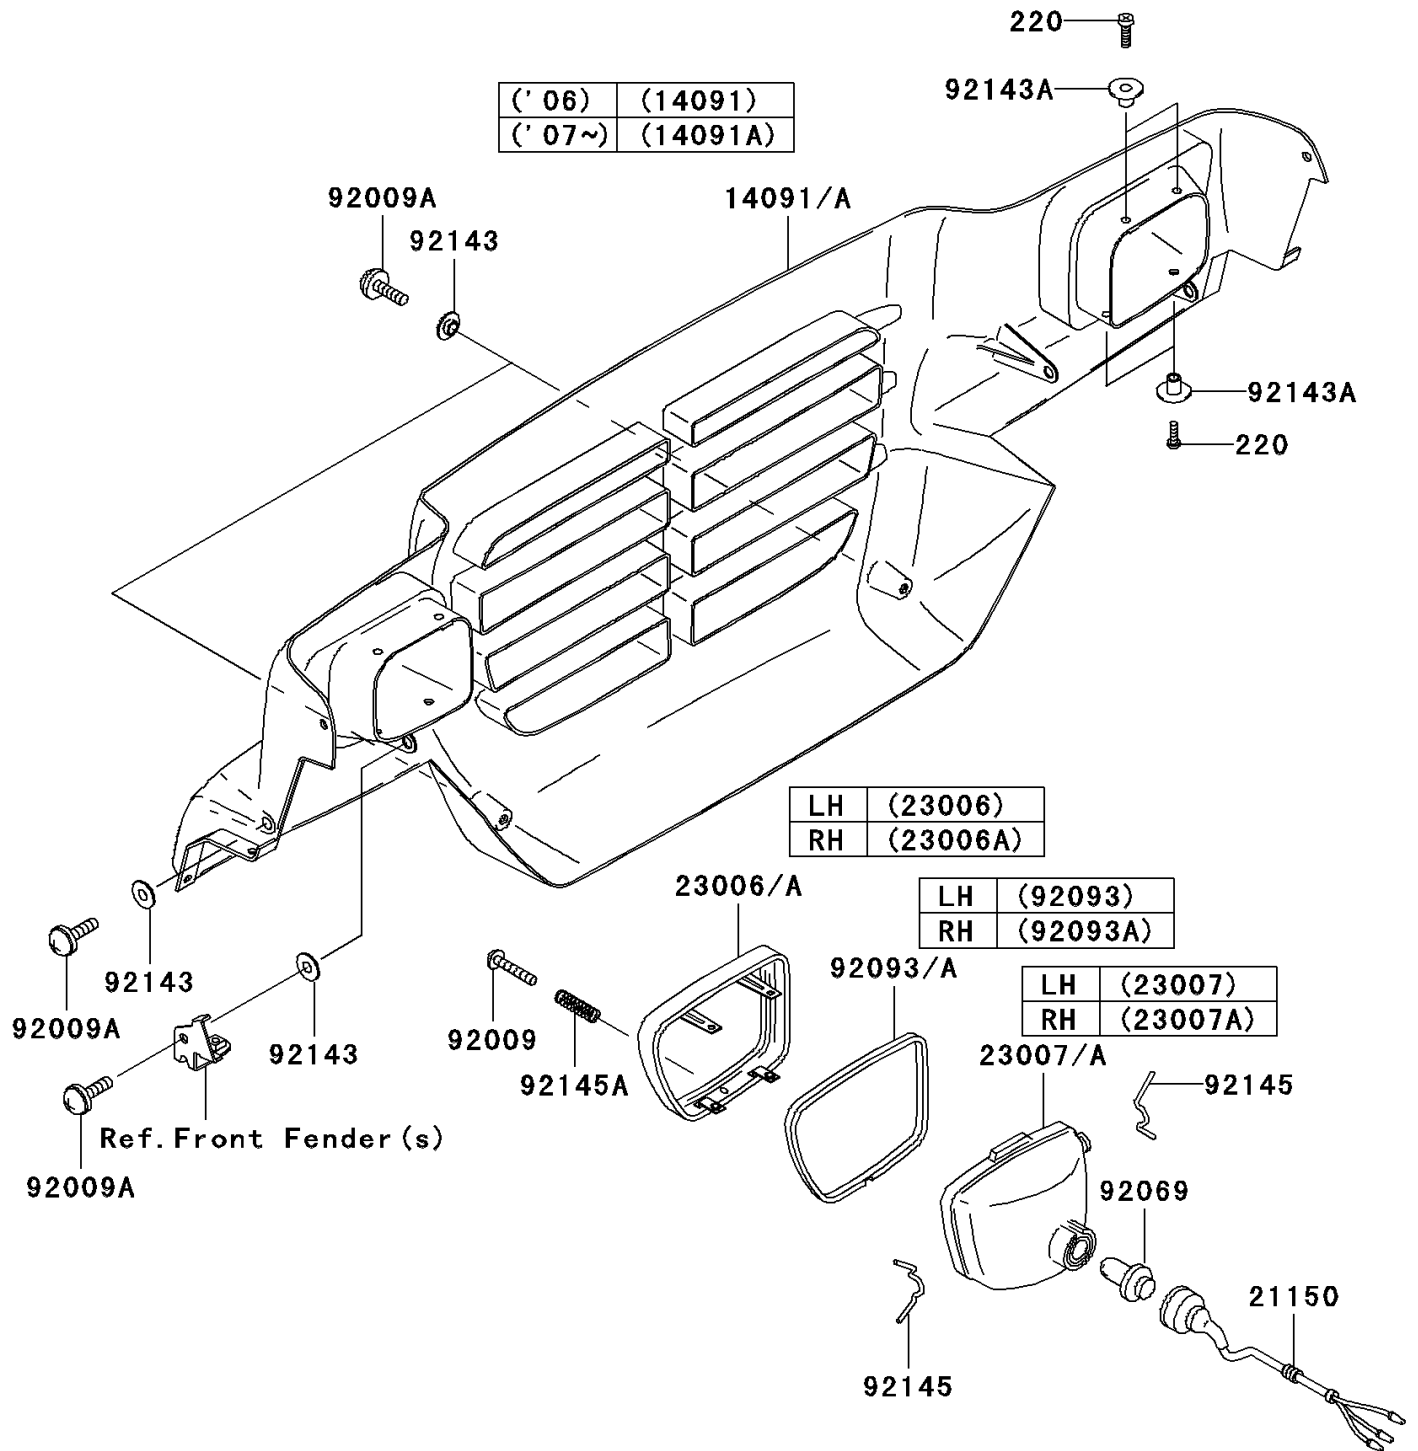

2008 Mule 3010 4x4 Hardwoods Green HD PARTS DIAGRAM

Headlight(s)

F2710

2008 Mule 3010 4x4 Hardwoods Green HD PARTS LIST

Headlight(s)

ITEM NAME	PART NUMBER	QUANTITY
SCREW-PAN-CROSS,5X16 (Ref # 220)	220AB0516	8
COVER,FRONT GRIL,F.BLACK (Ref # 14091A)	14091-7545-6Z	1
CORD-ASSY,HEAD LAMP (Ref # 21150)	21150-1060	2
RIM-LAMP,LH (Ref # 23006)	23006-1075	1
RIM-LAMP,RH (Ref # 23006A)	23006-1076	1
LENS-COMP,HEAD LAMP,LH (Ref # 23007)	23007-1354	1
LENS-COMP,HEAD LAMP,RH (Ref # 23007A)	23007-1355	1
SCREW,TAPPING,4X30 (Ref # 92009)	92009-1139	2
SCREW,6X16 (Ref # 92009A)	92009-1621	6
BULB,12V 30/30W (Ref # 92069)	92069-1080	2
SEAL,HEAD LAMP,LH (Ref # 92093)	92093-1481	1
SEAL,HEAD LAMP,RH (Ref # 92093A)	92093-1482	1
COLLAR (Ref # 92143)	92143-1087	6
COLLAR (Ref # 92143A)	92143-1234	8
SPRING (Ref # 92145)	92145-1190	4
SPRING (Ref # 92145A)	92145-1230	2