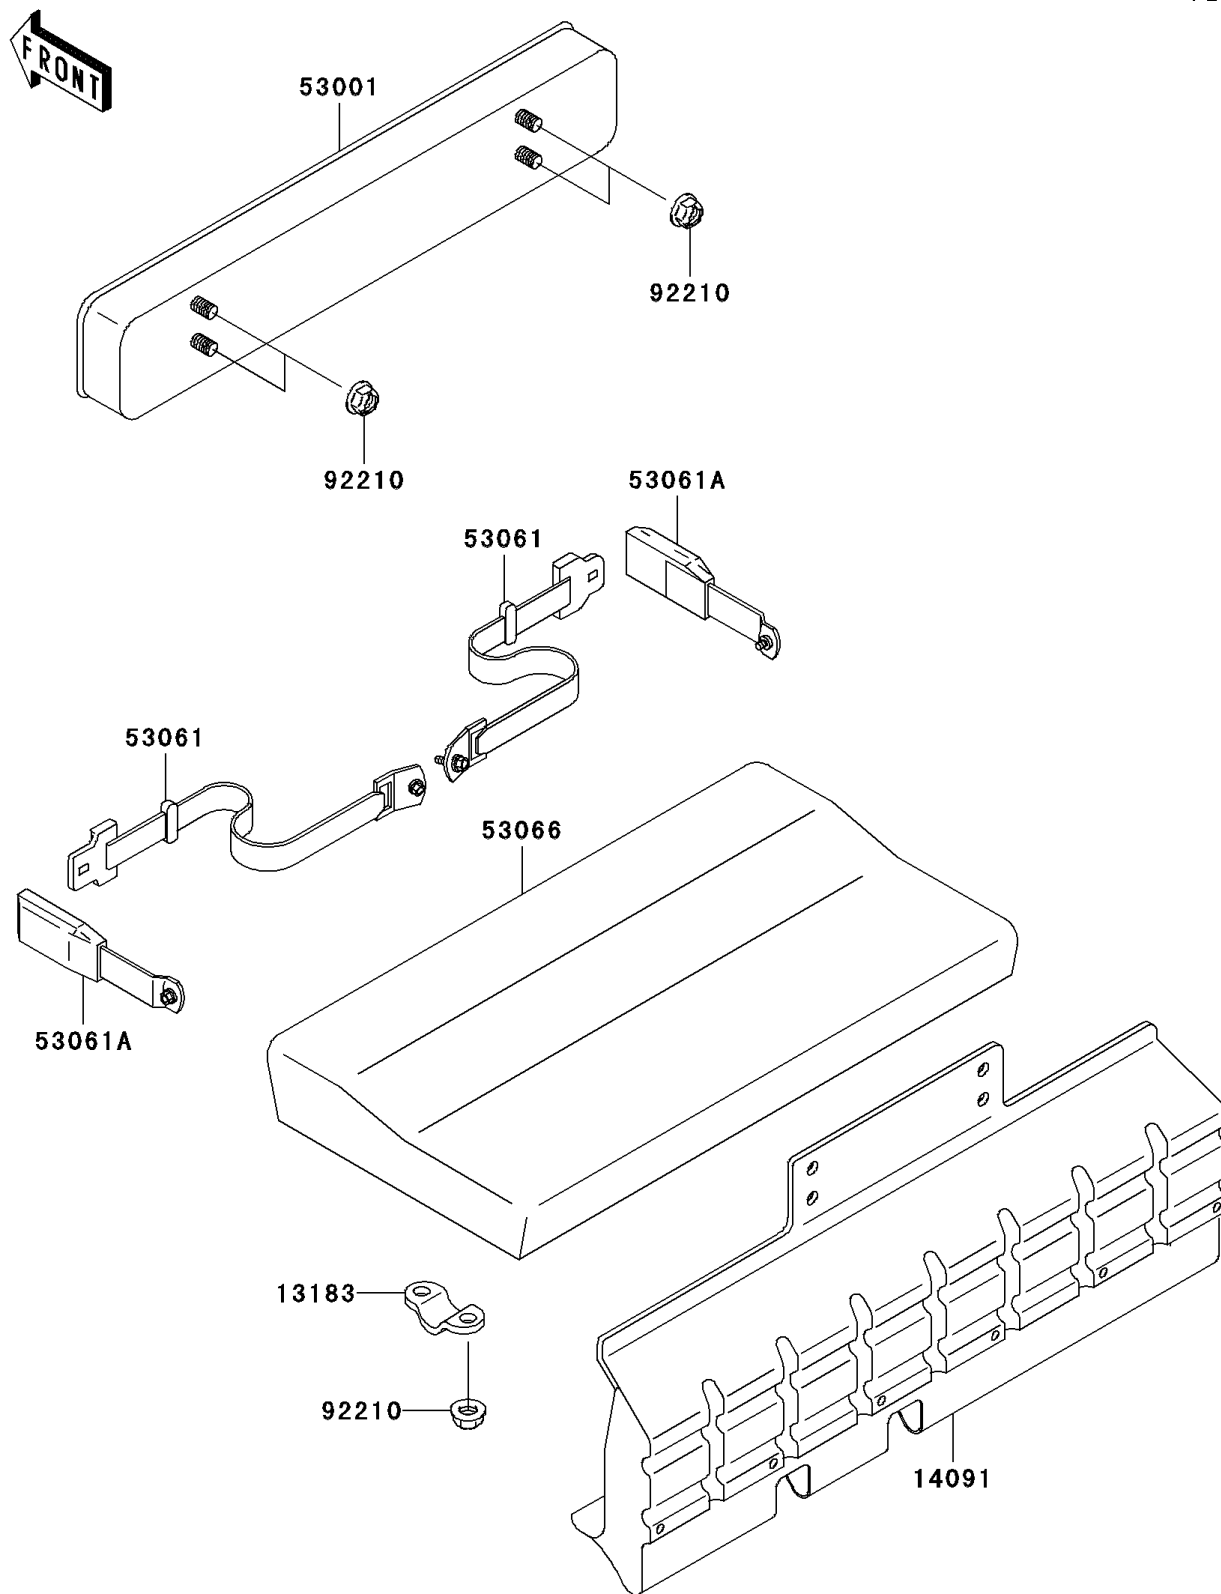

## 2008 Mule 3010 4x4 Hardwoods Green HD PARTS DIAGRAM

Seat

F2510

## 2008 Mule 3010 4x4 Hardwoods Green HD PARTS LIST

Seat

ITEM NAME	PART NUMBER	QUANTITY
PLATE,SEAT (Ref # 13183)	13183-1400	1
COVER,SEAT BACK (Ref # 14091)	14091-0529	1
SEAT-ASSY,BACK,S.M.BROWN (Ref # 53001)	53001-1584-MB	1
BELT-SEAT,CATCH PLATE (Ref # 53061)	53061-1013	1
BELT-SEAT,BUCKLE (Ref # 53061A)	53061-1014	1
SEAT-ASSY,CUSHION,S.M.BROWN (Ref # 53066)	53066-7501-MB	1
NUT,FLANGED,LOCK,8MM (Ref # 92210)	92210-0005	1