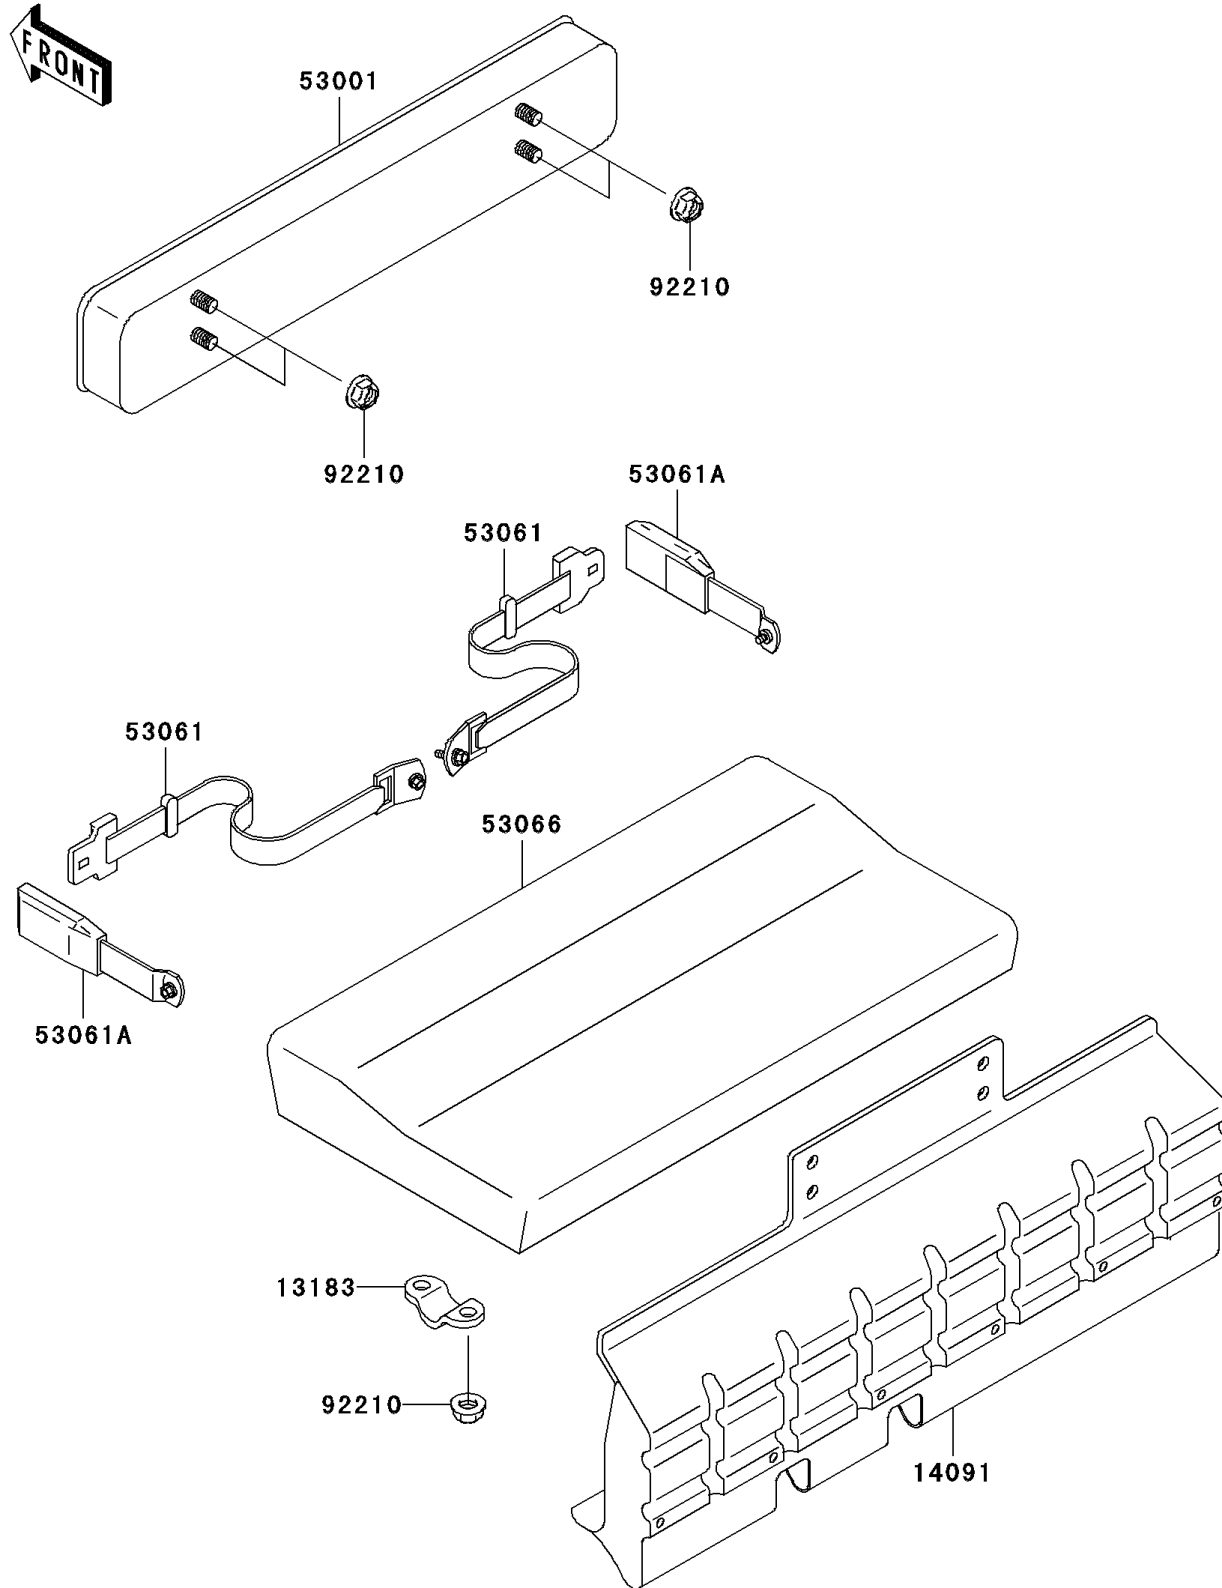

2008 Mule 3010 4x4 Hardwoods Green HD PARTS DIAGRAM

Seat

F2510

2008 Mule 3010 4x4 Hardwoods Green HD PARTS LIST

Seat

ITEM NAME	PART NUMBER	QUANTITY
PLATE,SEAT (Ref # 13183)	13183-1400	2
COVER,SEAT BACK (Ref # 14091)	14091-0529	1
SEAT-ASSY,BACK,S.M.BROWN (Ref # 53001)	53001-1584-MB	1
BELT-SEAT,CATCH PLATE (Ref # 53061)	53061-1013	2
BELT-SEAT,BUCKLE (Ref # 53061A)	53061-1014	2
SEAT-ASSY,CUSHION,S.M.BROWN (Ref # 53066)	53066-7501-MB	1
NUT,FLANGED,LOCK,8MM (Ref # 92210)	92210-0005	8