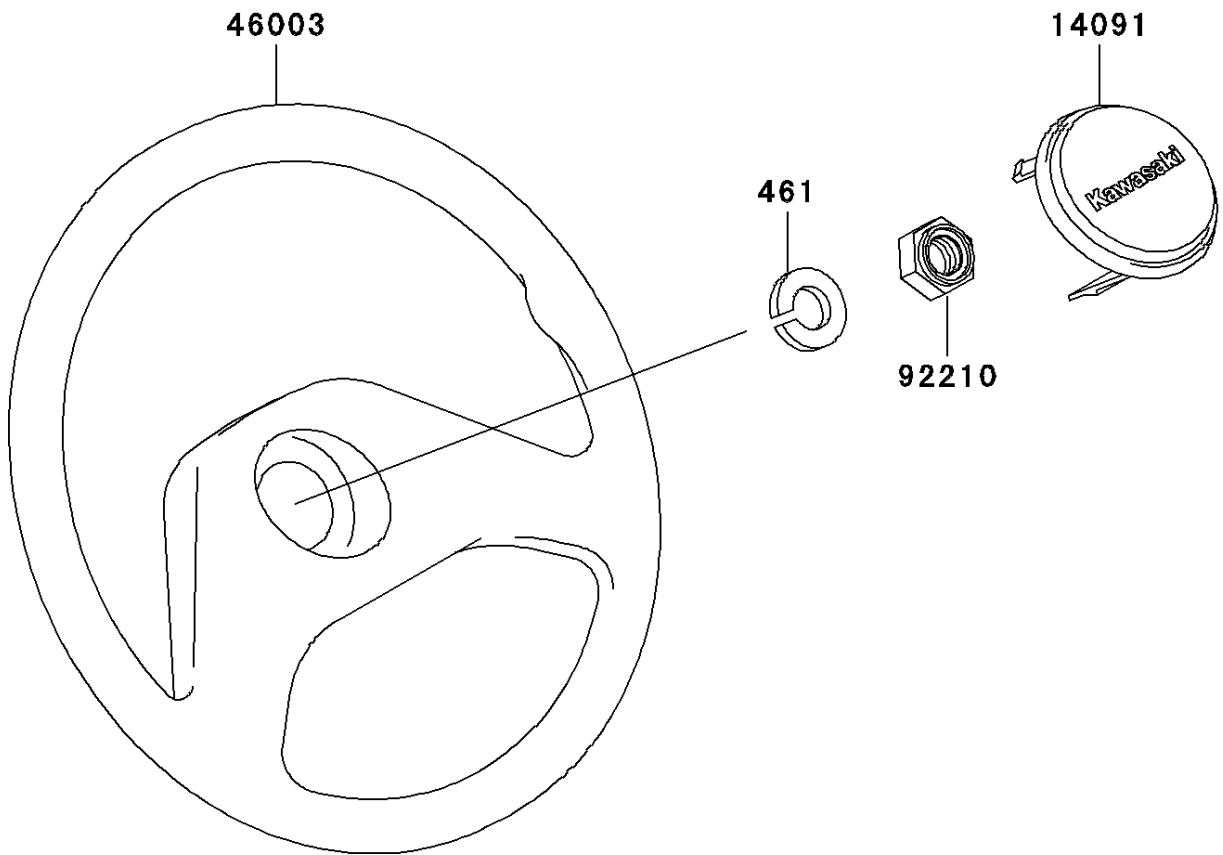

2008 Mule 3010 4x4 Hardwoods Green HD PARTS DIAGRAM

Steering Wheel

F2311

2008 Mule 3010 4x4 Hardwoods Green HD PARTS LIST

Steering Wheel

ITEM NAME	PART NUMBER	QUANTITY
WASHER-SPRING,12MM (Ref # 461)	461F1200	1
COVER,HORN SWITCH (Ref # 14091)	14091-1247	1
HANDLE (Ref # 46003)	46003-1308	1
NUT,LOCK,12MM (Ref # 92210)	92210-1249	1