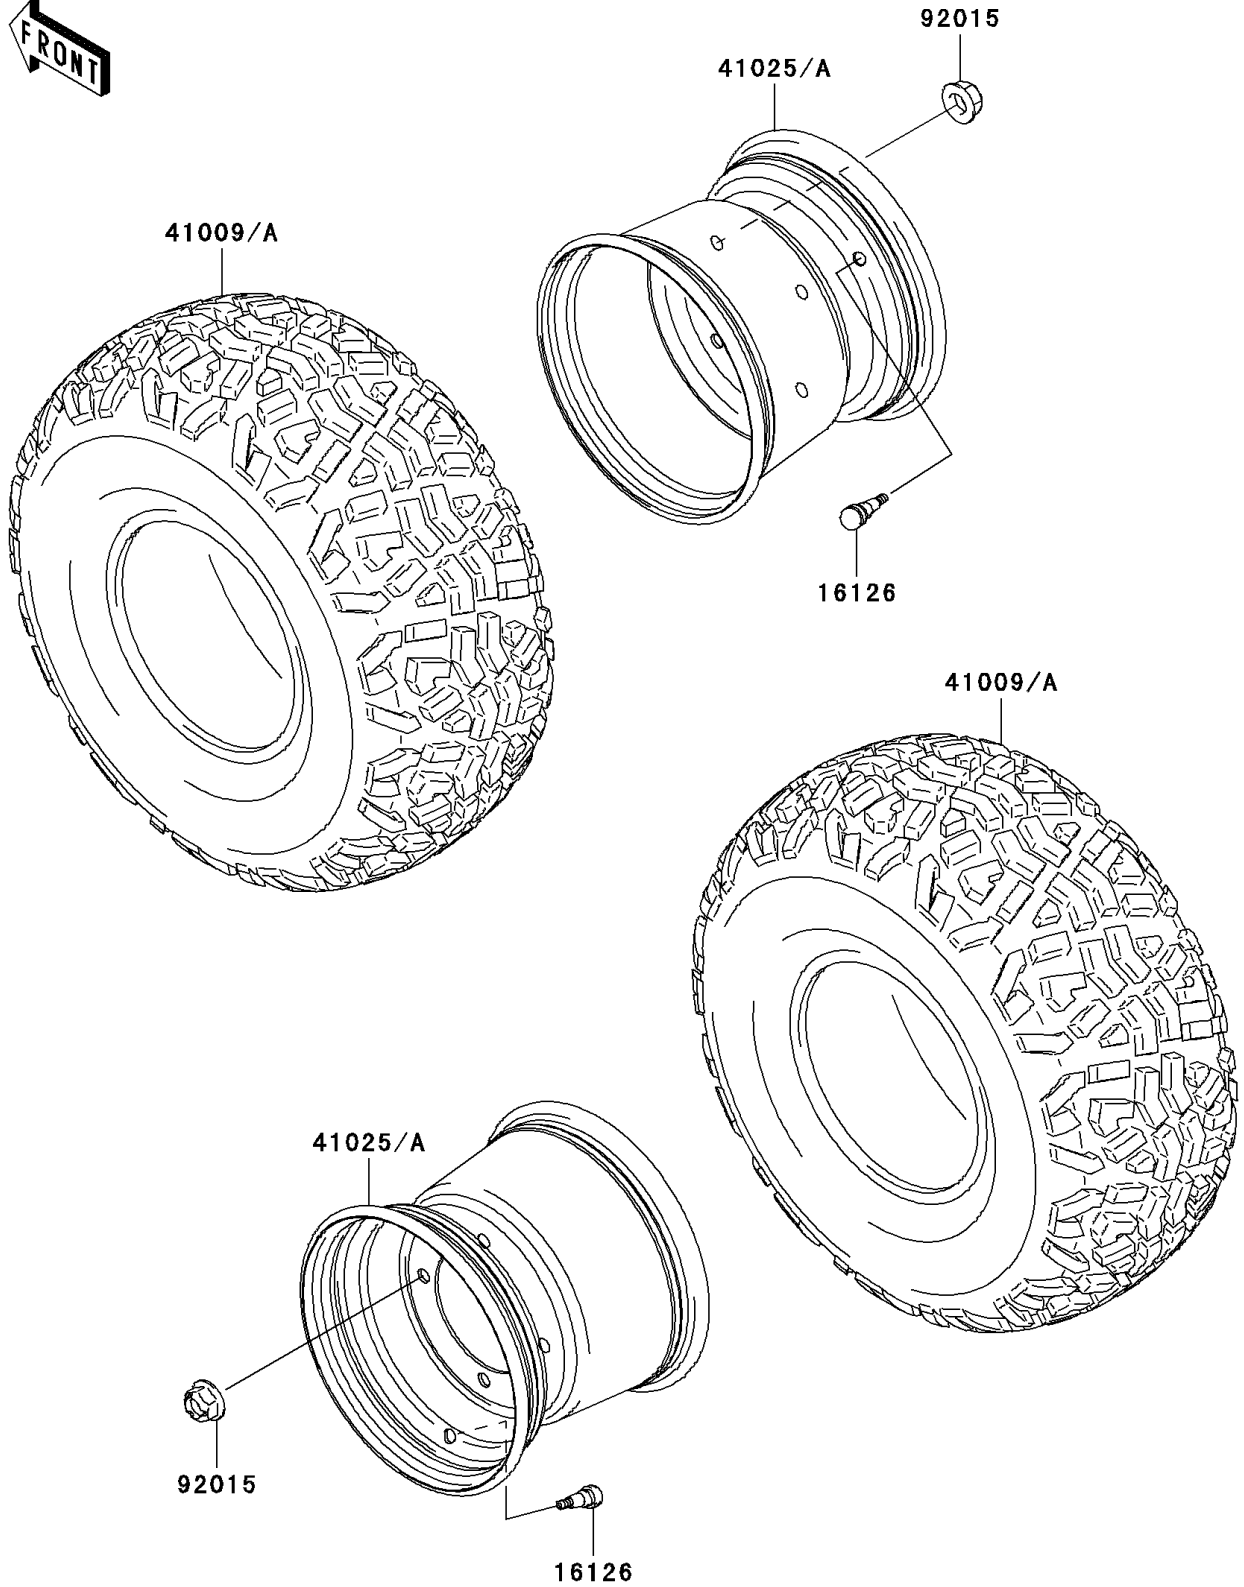

2008 Mule 3010 4x4 Hardwoods Green HD PARTS DIAGRAM

Wheels/Tires

F2210

2008 Mule 3010 4x4 Hardwoods Green HD PARTS LIST

Wheels/Tires

ITEM NAME	PART NUMBER	QUANTITY
VALVE (Ref # 16126)	16126-4001	4
TIRE,23X11.00-10 4PR,KT869(D) (Ref # 41009)	41009-0166	4
RIM,10X8.5AT,M.GRAYSTONE (Ref # 41025A)	41025-7504-379	4
NUT,12MM (Ref # 92015)	92015-1706	16