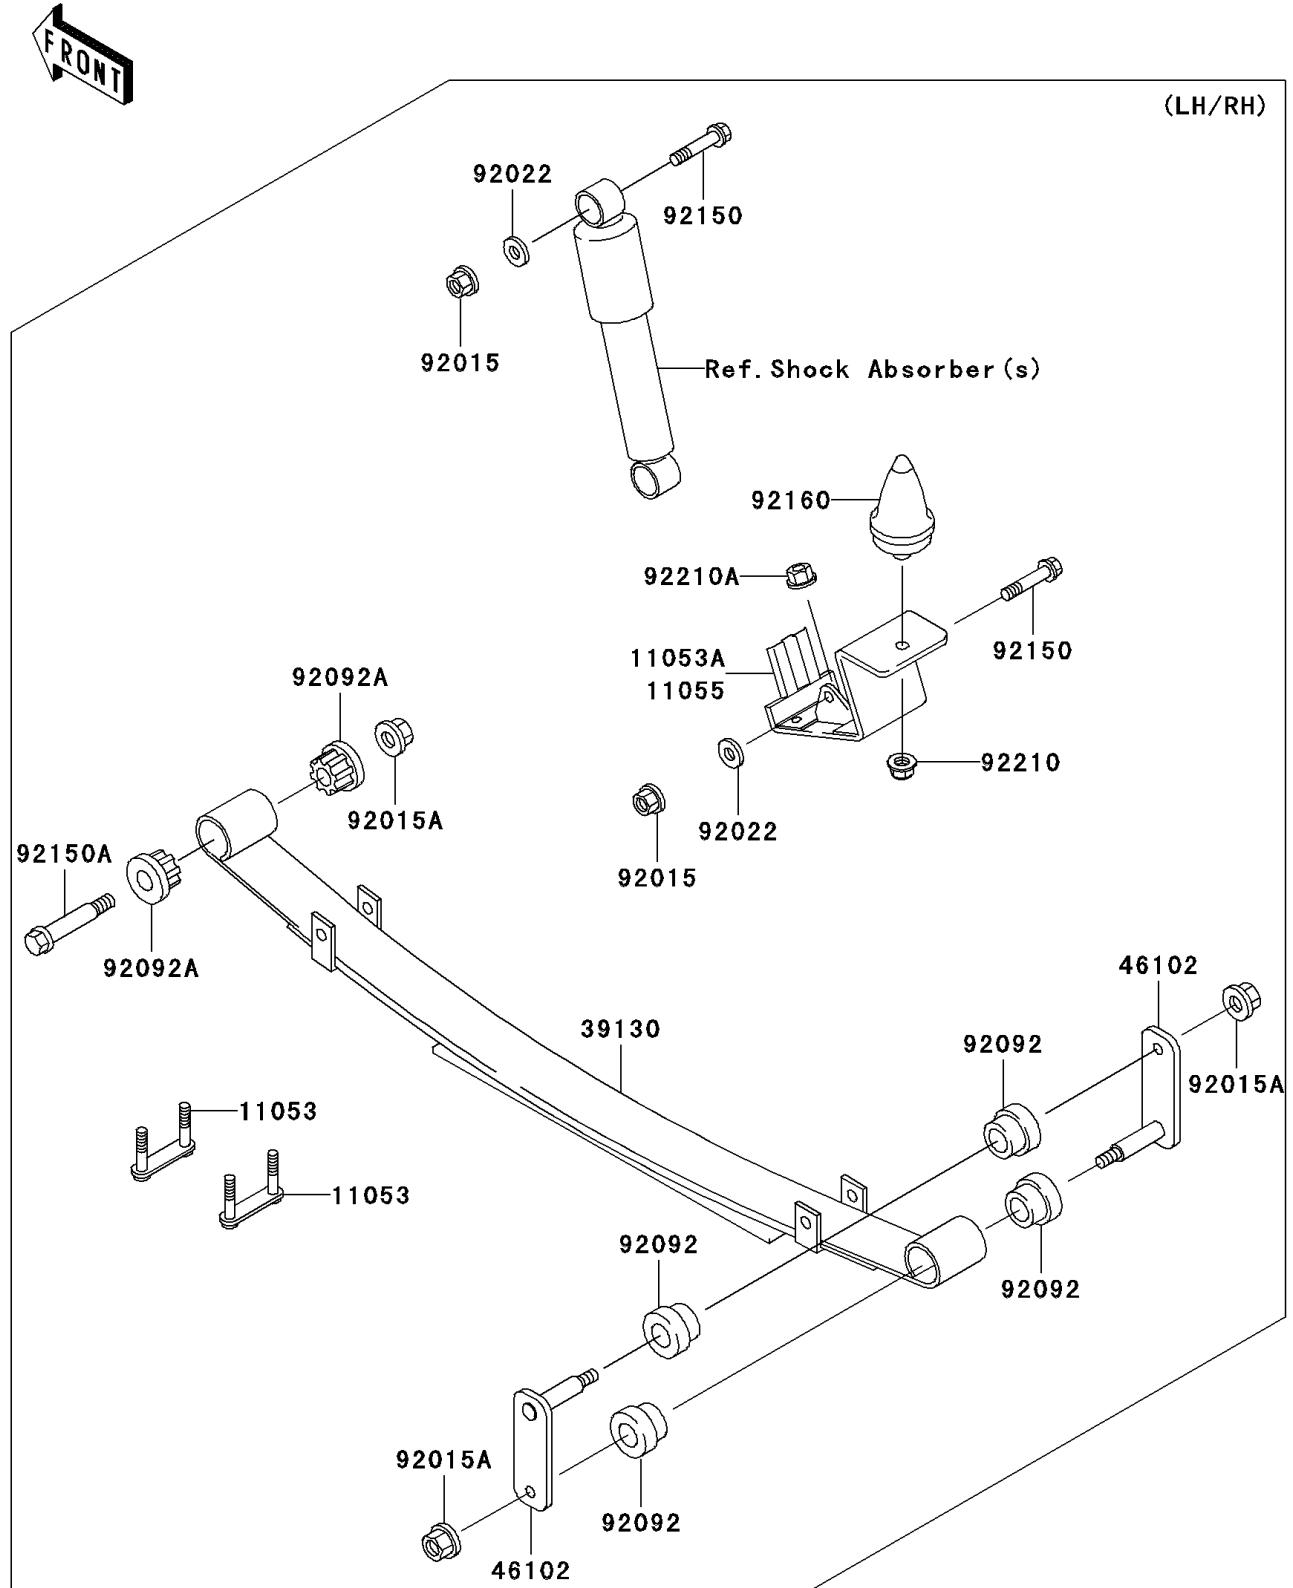

2008 Mule 3010 4x4 Hardwoods Green HD PARTS DIAGRAM

Rear Suspension

F2153

2008 Mule 3010 4x4 Hardwoods Green HD PARTS LIST

Rear Suspension

| ITEM NAME | PART NUMBER | QUANTITY |
|-------------------------------------|-------------|----------|
| BRACKET,LEAF SPRING (Ref # 11053) | 11053-7564 | 4 |
| BRACKET,LEAF SPRING (Ref # 11055) | 11055-7504 | 2 |
| SPRING-LEAF (Ref # 39130) | 39130-1066 | 2 |
| ROD,LEAF SPRING,RR (Ref # 46102) | 46102-1338 | 4 |
| NUT,LOCK,10MM (Ref # 92015) | 92015-1597 | 4 |
| NUT,12MM (Ref # 92015A) | 92015-1706 | 6 |
| WASHER,11.5X20.5X1.6 (Ref # 92022) | 92022-1768 | 4 |
| BUSHING-RUBBER (Ref # 92092) | 92092-1083 | 8 |
| BUSHING-RUBBER (Ref # 92092A) | 92092-1084 | 4 |
| BOLT,FLANGED,10X57 (Ref # 92150) | 92150-1227 | 4 |
| BOLT,12MM (Ref # 92150A) | 92150-1284 | 2 |
| DAMPER,BUMP STOPPER (Ref # 92160) | 92160-1136 | 2 |
| NUT,LOCK,FLANGED,10MM (Ref # 92210) | 92210-0276 | 2 |
| NUT,LOCK,10MM (Ref # 92210A) | 92210-1204 | 8 |