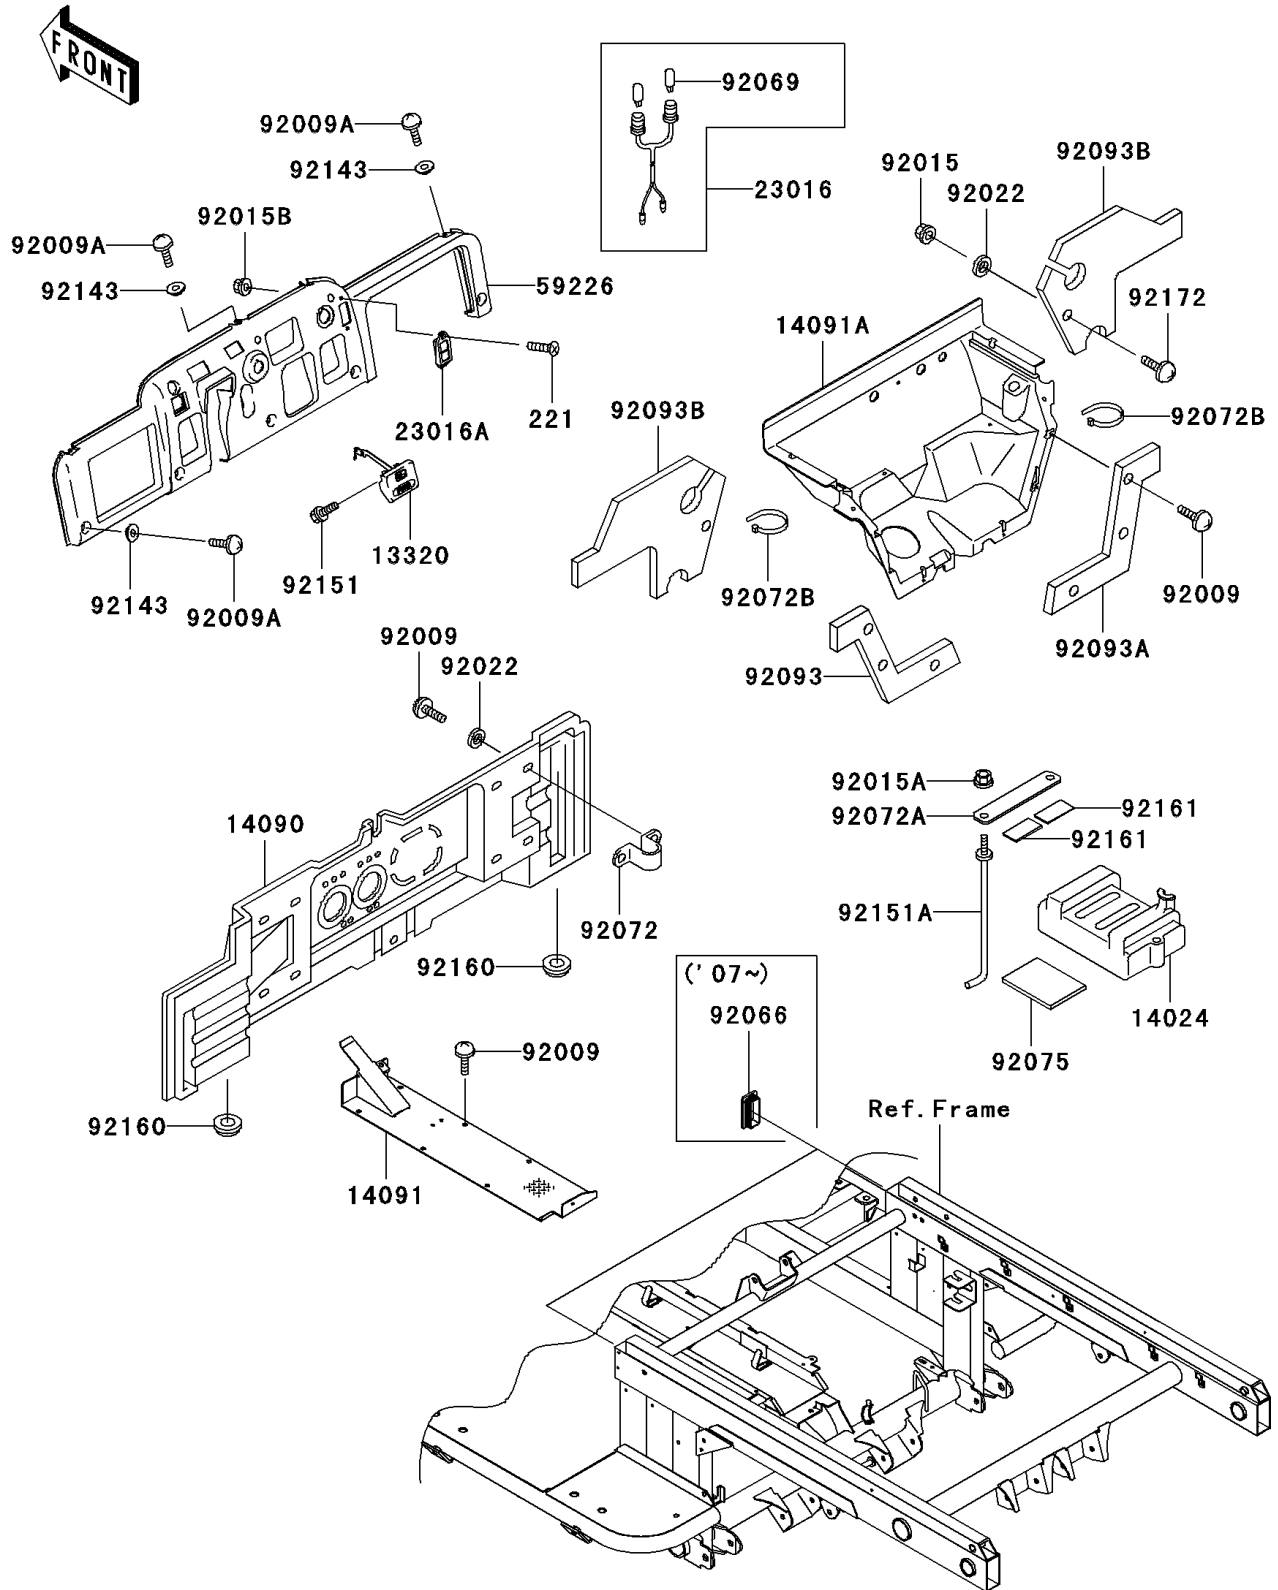

2008 Mule 3010 4x4 Hardwoods Green HD PARTS DIAGRAM

Frame Fittings

F2131

2008 Mule 3010 4x4 Hardwoods Green HD PARTS LIST

Frame Fittings

ITEM NAME	PART NUMBER	QUANTITY
SCREW-CSK-CROS,6X16 (Ref # 221)	221AB0616	2
LEVER-ASSY (Ref # 13320)	13320-1016	1
COVER,BATTERY (Ref # 14024)	14024-1792	1
COVER,SEAT UNDER (Ref # 14090)	14090-1247	1
COVER,FLOOR,CNT (Ref # 14091)	14091-0118	1
COVER,FLOOR (Ref # 14091A)	14091-1378	1
LAMP-ASSY,INDICATOR (Ref # 23016)	23016-1188	1
LAMP-ASSY (Ref # 23016A)	23016-1189	1
PANEL-CONTROL,C.H.GREEN (Ref # 59226)	59226-7502-396	1
SCREW,TAPPING,6X16 (Ref # 92009)	92009-1166	21
SCREW,6X16 (Ref # 92009A)	92009-1621	10
NUT,FLANGED,6MM,BLACK (Ref # 92015)	92015-1233	2
NUT,FLANGED,8MM (Ref # 92015A)	92015-1406	2
NUT,LOCK,FLANGED,6MM (Ref # 92015B)	92015-1603	2
WASHER,6.5X20X1.6,BLACK (Ref # 92022)	92022-1346	11
PLUG (Ref # 92066)	92066-7505	2
BULB,12V 3W,T7 (Ref # 92069)	92069-1020	2
BAND (Ref # 92072)	92072-1252	4
BAND,L=159 (Ref # 92072A)	92072-1399	1
BAND,L=368.3 (Ref # 92072B)	92072-3872	2
DAMPER (Ref # 92075)	92075-1076	1
SEAL,FRONT FENDER,LH (Ref # 92093)	92093-1293	1
SEAL,FRONT FENDER,RH (Ref # 92093A)	92093-1294	1
SEAL,LOWER COVER (Ref # 92093B)	92093-1295	2
COLLAR (Ref # 92143)	92143-1087	10
BOLT,FLANGED,5X12 (Ref # 92151)	92151-1305	2
BOLT,BATTERY (Ref # 92151A)	92151-1897	2
DAMPER (Ref # 92160)	92160-1148	2
DAMPER (Ref # 92161)	92161-0032	2

2008 Mule 3010 4x4 Hardwoods Green HD PARTS LIST

Frame Fittings

ITEM NAME	PART NUMBER	QUANTITY
SCREW,6X18 (Ref # 92172)	92172-0002	2