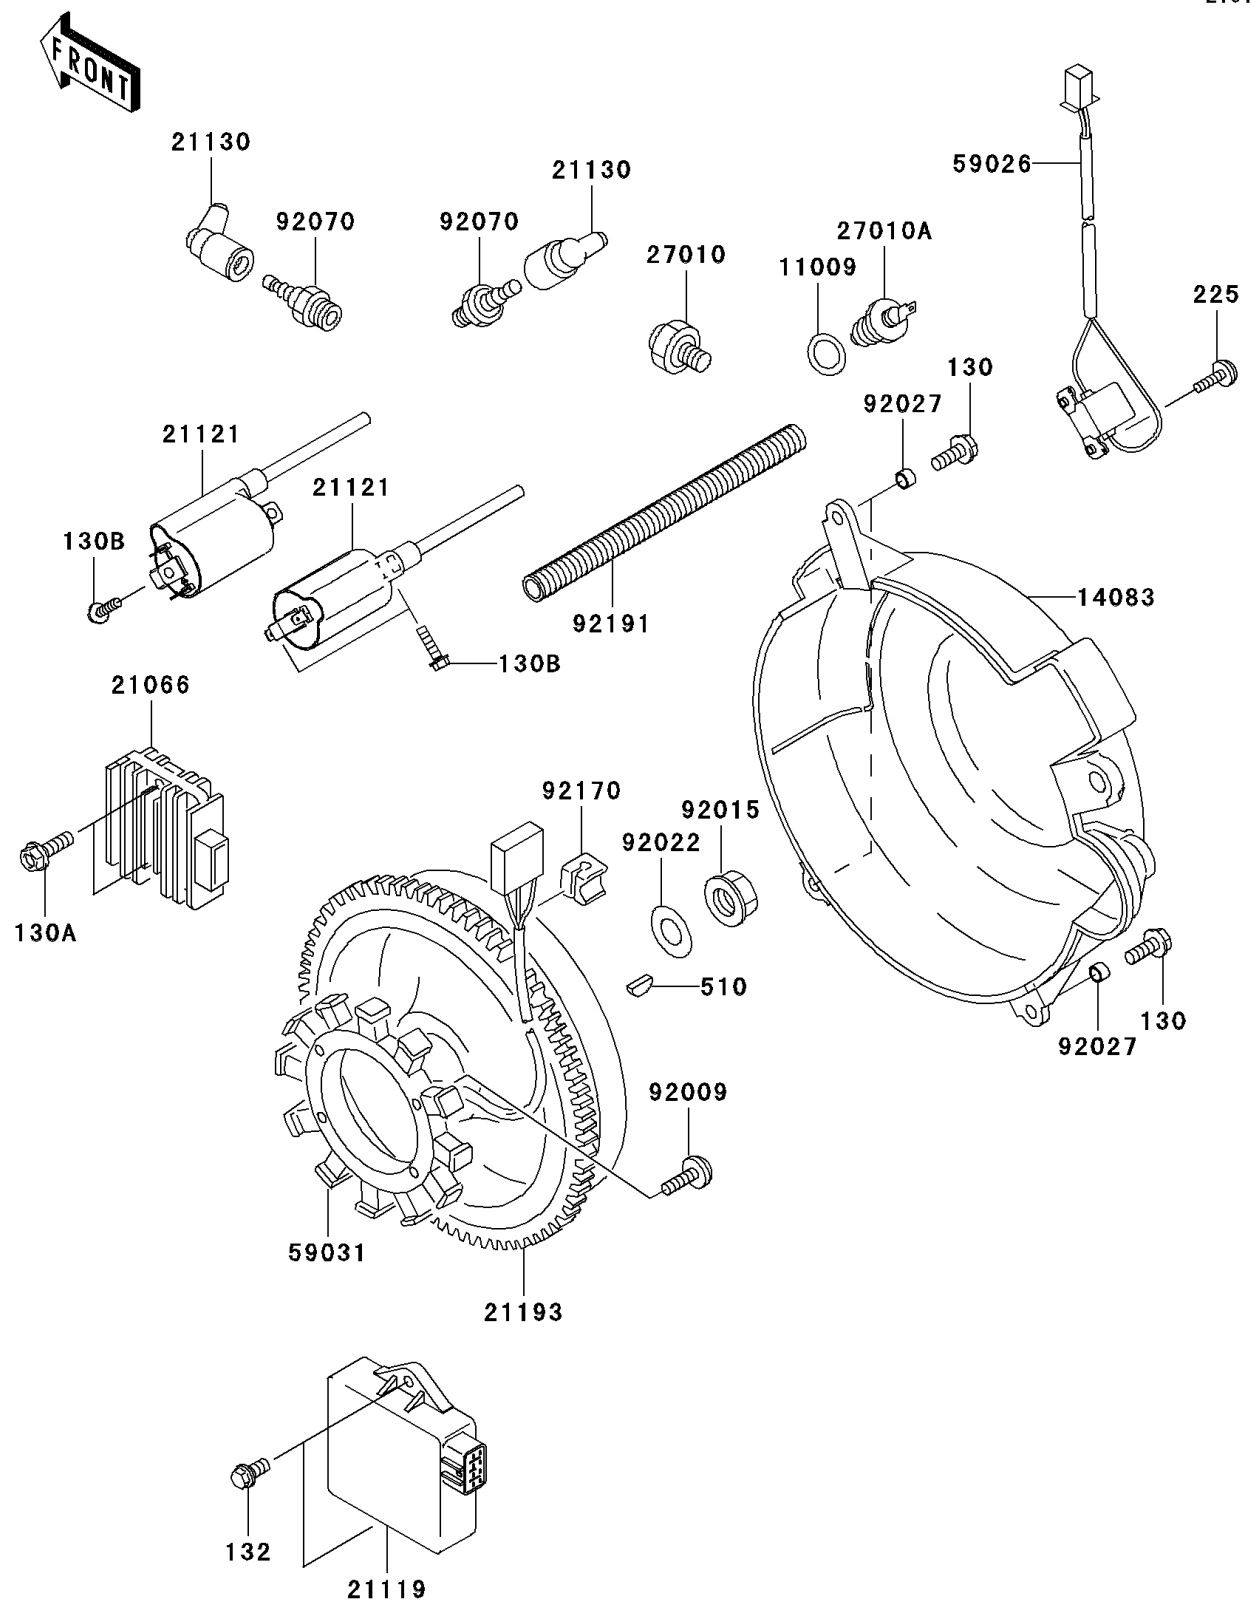

2008 Mule 3010 4x4 Hardwoods Green HD PARTS DIAGRAM

Generator/Ignition Coil

E1811

2008 Mule 3010 4x4 Hardwoods Green HD PARTS LIST

Generator/Ignition Coil

ITEM NAME	PART NUMBER	QUANTITY
BOLT-FLANGED,6X16 (Ref # 130)	130AA0616	3
BOLT-FLANGED,6X20 (Ref # 130A)	130BB0620	2
BOLT-FLANGED,5X20 (Ref # 130B)	130B0520	4
BOLT-FLANGED-SMALL,6X12 (Ref # 132)	132BB0612	2
SCREW-PAN-WSP-CROS,4X14 (Ref # 225)	225AA0414	2
KEY-WOODRUFF (Ref # 510)	510A5100	1
GASKET (Ref # 11009)	11009-2766	1
COVER-FLYWHEEL (Ref # 14083)	14083-2052	1
REGULATOR-VOLTAGE (Ref # 21066)	21066-1127	1
IGNITER (Ref # 21119)	21119-0045	1
COIL-IGNITION (Ref # 21121)	21121-2092	2
CAP-SPARK PLUG (Ref # 21130)	21130-2060	2
FLYWHEEL-ASSY (Ref # 21193)	21193-2184	1
SWITCH,OIL PRESSURE (Ref # 27010)	27010-1313	1
SWITCH,TEMP (Ref # 27010A)	27010-2182	1
COIL-PULSING (Ref # 59026)	59026-2065	1
COIL-CHARGING (Ref # 59031)	59031-2126	1
SCREW (Ref # 92009)	92009-2273	4
NUT (Ref # 92015)	92015-2167	1
WASHER (Ref # 92022)	92022-2229	1
COLLAR,6.2X7.8X5 (Ref # 92027)	92027-2096	3
PLUG-SPARK,BPR2ES(NGK),SOLID (Ref # 92070)	92070-2110	2
CLAMP (Ref # 92170)	92170-2056	1
TUBE (Ref # 92191)	92191-2124	1