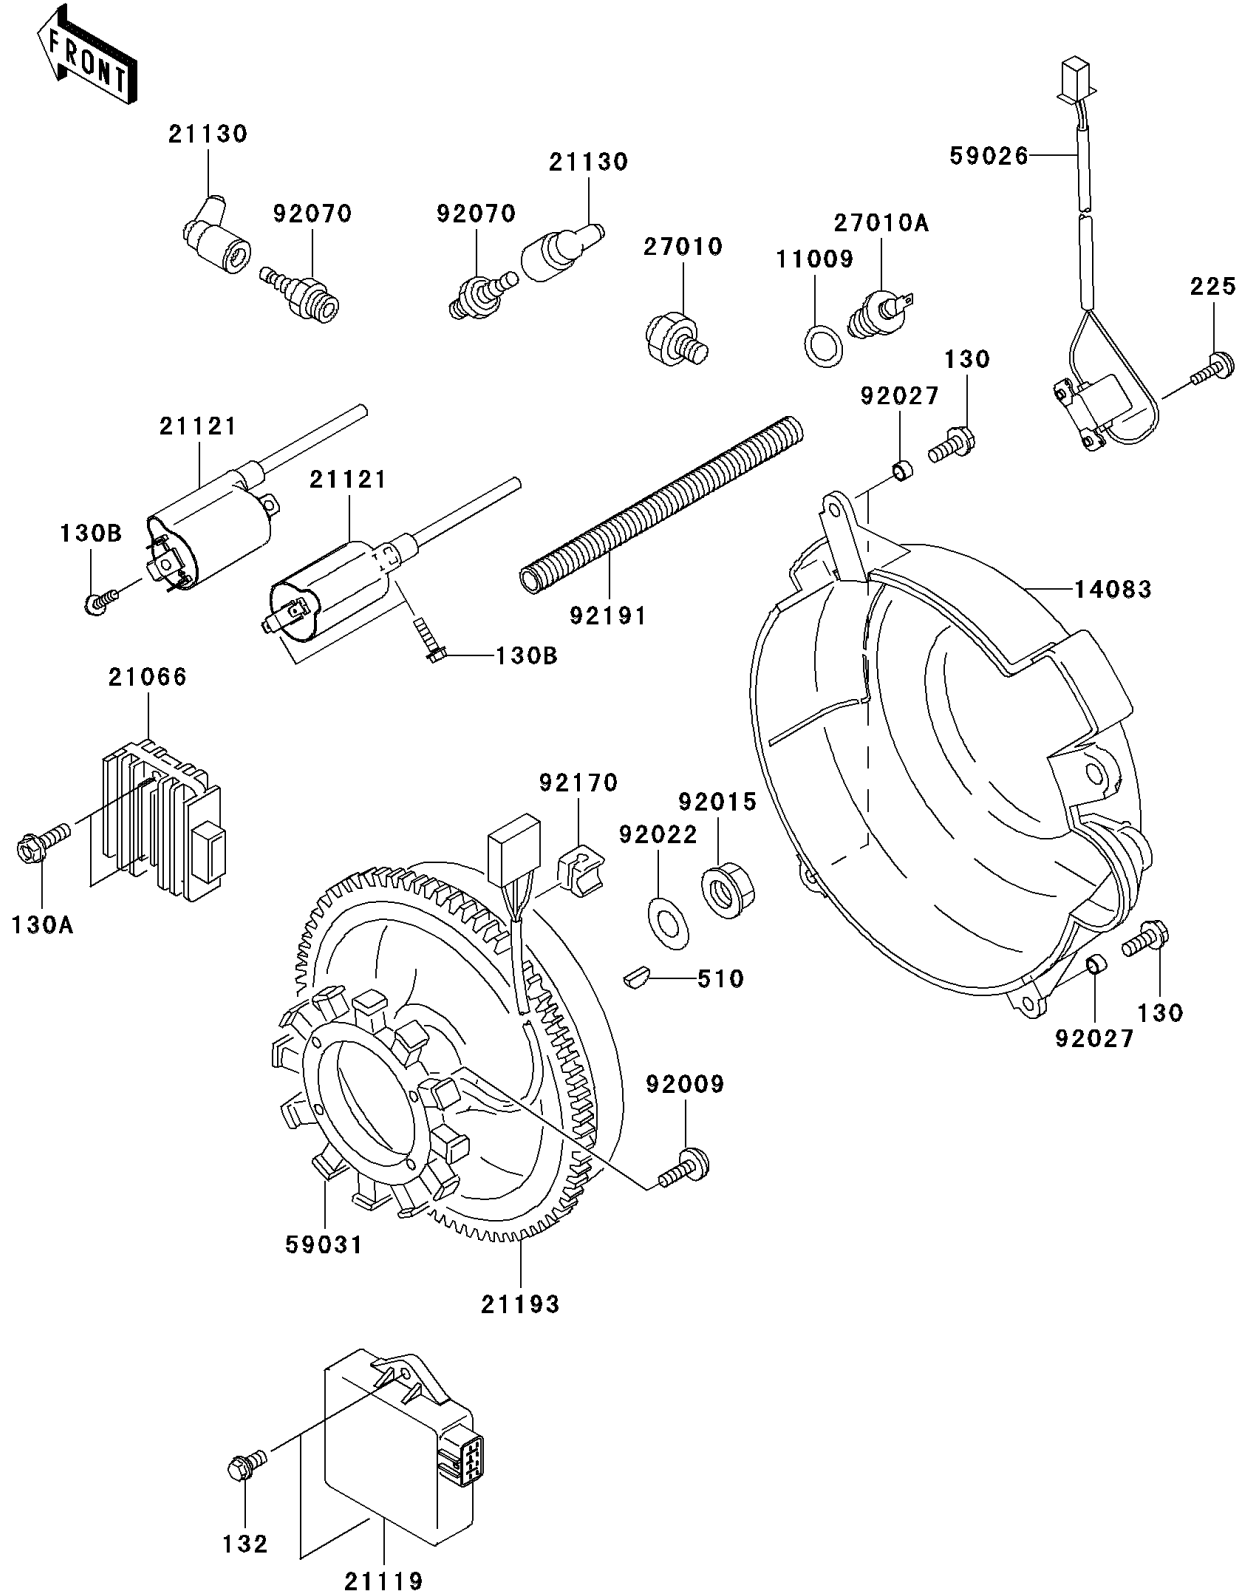

Mule 3010 4x4 Hardwoods Green HD PARTS DIAGRAM

Generator/Ignition Coil

E1811

Mule 3010 4x4 Hardwoods Green HD PARTS LIST

Generator/Ignition Coil

ITEM NAME	PART NUMBER	QUANTITY
BOLT-FLANGED,6X16 (Ref # 130)	130AA0616	3
BOLT-FLANGED,6X20 (Ref # 130A)	130BB0620	2
BOLT-FLANGED,5X20 (Ref # 130B)	130B0520	4
BOLT-FLANGED-SMALL,6X12 (Ref # 132)	132BB0612	2
SCREW-PAN-WSP-CROS,4X14 (Ref # 225)	225AA0414	2
KEY-WOODRUFF (Ref # 510)	510A5100	1
GASKET (Ref # 11009)	11009-2766	1
COVER-FLYWHEEL (Ref # 14083)	14083-2052	1
REGULATOR-VOLTAGE (Ref # 21066)	21066-1127	1
IGNITER (Ref # 21119)	21119-0045	1
COIL-IGNITION (Ref # 21121)	21121-2092	2
CAP-SPARK PLUG (Ref # 21130)	21130-2060	2
FLYWHEEL-ASSY (Ref # 21193)	21193-2184	1
SWITCH,OIL PRESSURE (Ref # 27010)	27010-1313	1
SWITCH,TEMP (Ref # 27010A)	27010-2182	1
COIL-PULSING (Ref # 59026)	59026-2065	1
COIL-CHARGING (Ref # 59031)	59031-2126	1
SCREW (Ref # 92009)	92009-2273	4
NUT (Ref # 92015)	92015-2167	1
WASHER (Ref # 92022)	92022-2229	1
COLLAR,6.2X7.8X5 (Ref # 92027)	92027-2096	3
PLUG-SPARK,BPR2ES(NGK),SOLID (Ref # 92070)	92070-2110	2
CLAMP (Ref # 92170)	92170-2056	1
TUBE (Ref # 92191)	92191-2124	1