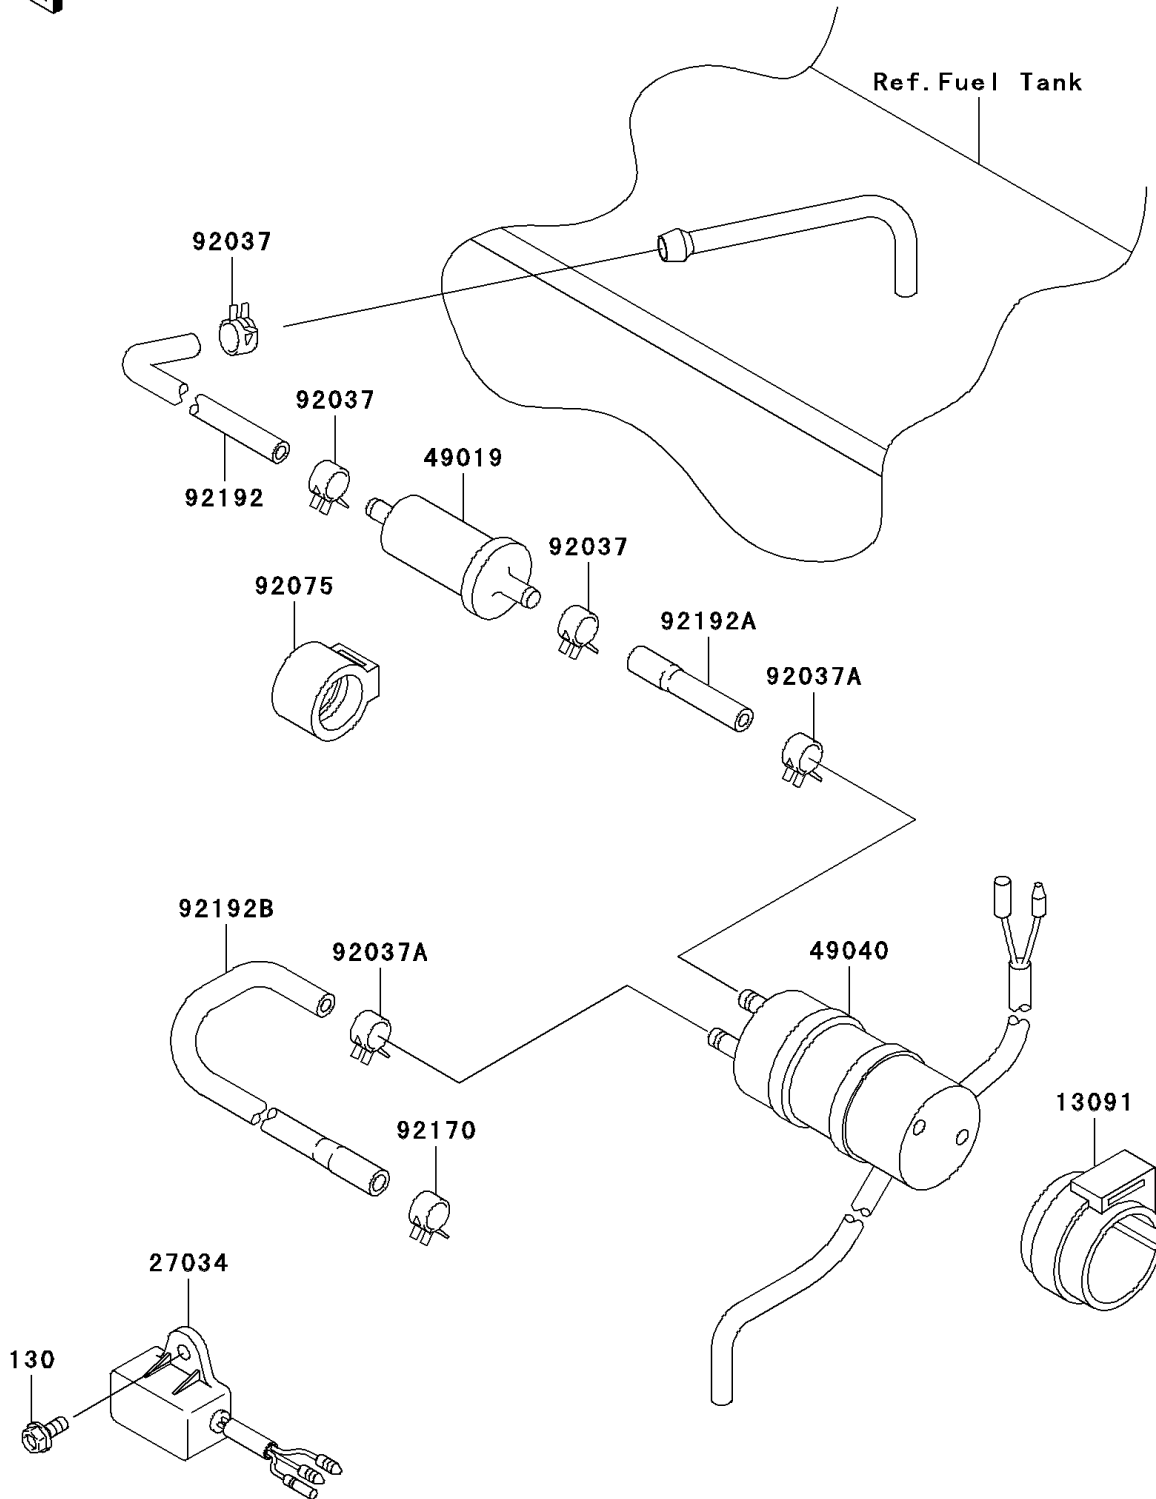

2008 Mule 3010 4x4 Hardwoods Green HD PARTS DIAGRAM

Fuel Pump

E1520

2008 Mule 3010 4x4 Hardwoods Green HD PARTS LIST

Fuel Pump

ITEM NAME	PART NUMBER	QUANTITY
BOLT-FLANGED,6X14 (Ref # 130)	130BB0614	1
HOLDER (Ref # 13091)	13091-1512	1
RELAY,FUEL CUT (Ref # 27034)	27034-1053	1
FILTER-FUEL (Ref # 49019)	49019-1055	1
PUMP-FUEL (Ref # 49040)	49040-1055	1
CLAMP,HOSE CLIP (Ref # 92037)	92037-1181	3
CLAMP,TUBE (Ref # 92037A)	92037-1505	2
DAMPER,FUEL FILTER (Ref # 92075)	92075-1853	1
CLAMP (Ref # 92170)	92170-2082	1
TUBE (Ref # 92192)	92192-0240	1
TUBE (Ref # 92192A)	92192-0241	1
TUBE (Ref # 92192B)	92192-0242	1