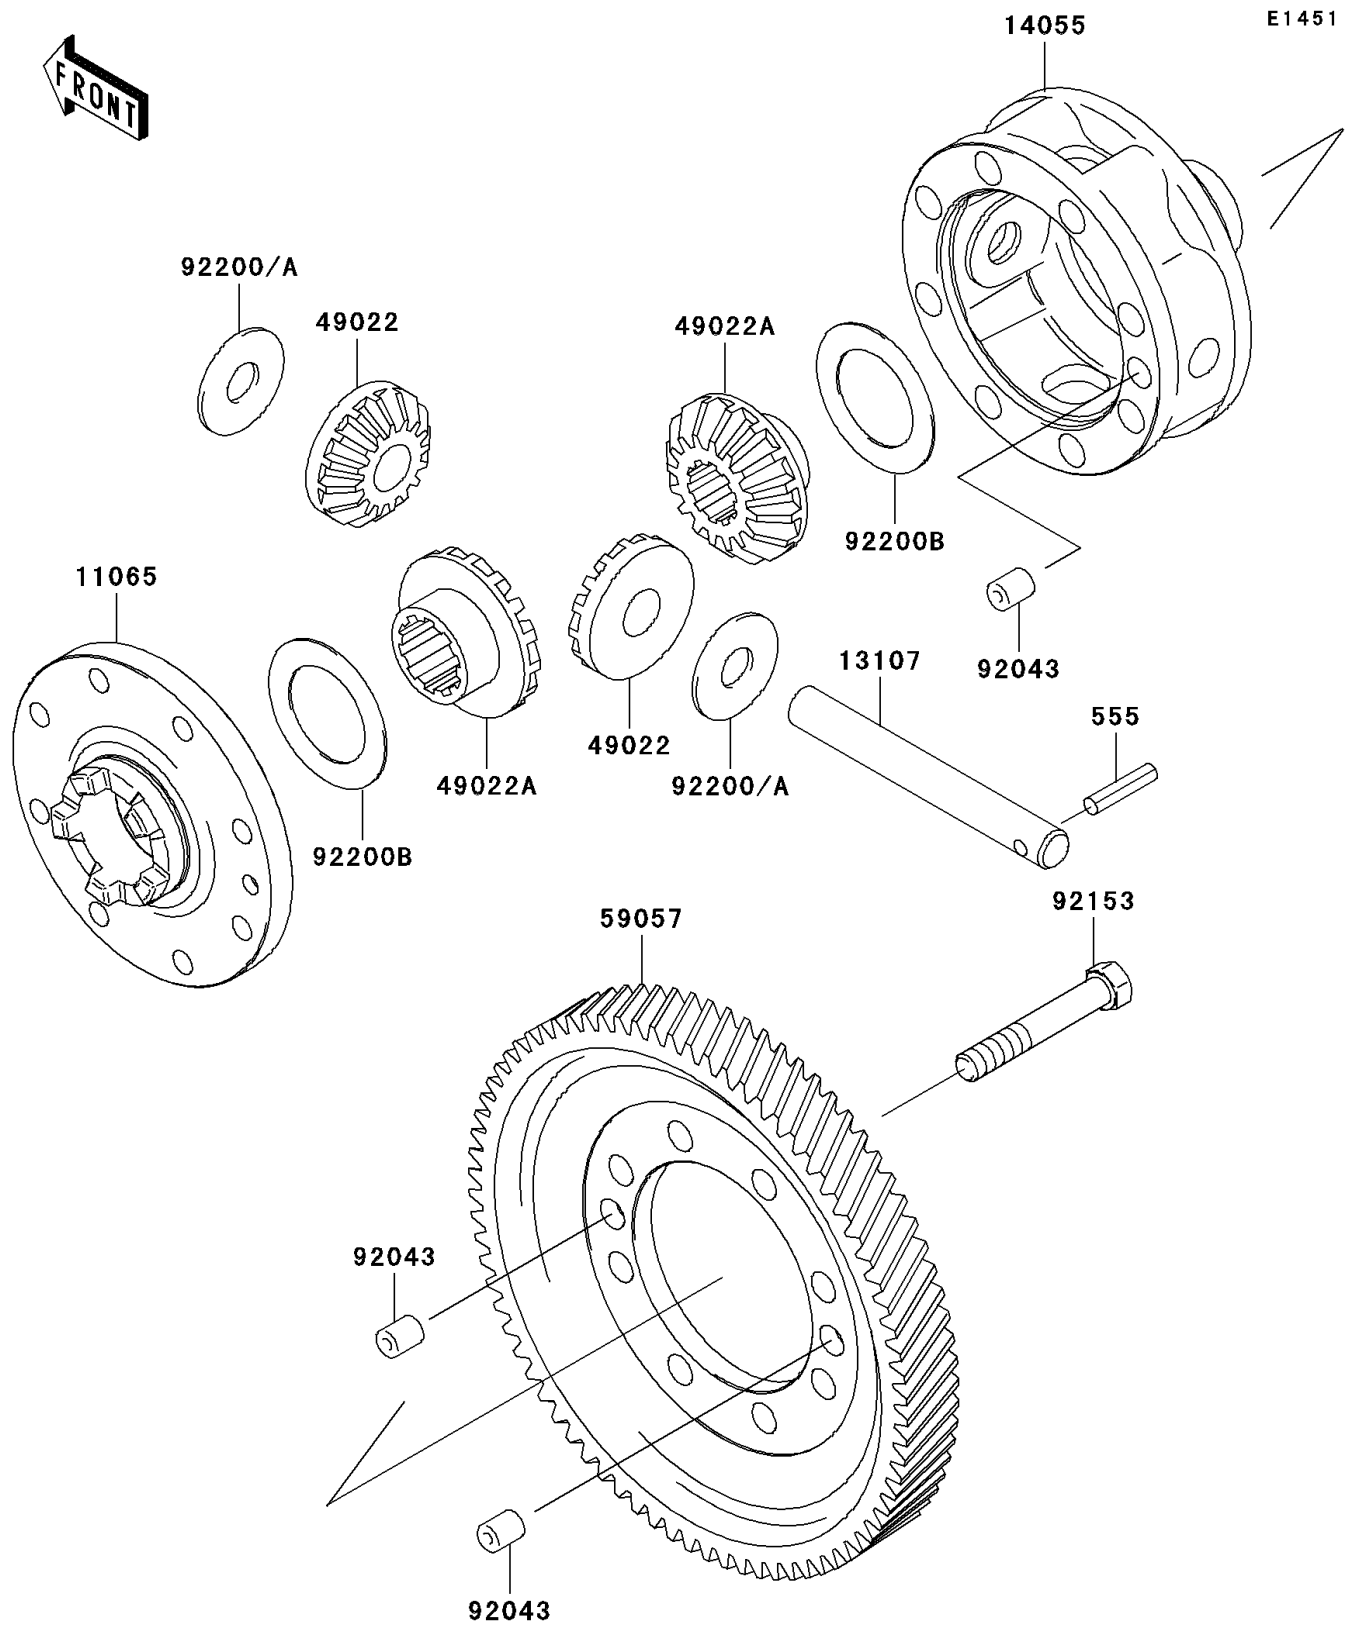

2008 Mule 3010 4x4 Hardwoods Green HD PARTS DIAGRAM

Differential

2008 Mule 3010 4x4 Hardwoods Green HD PARTS LIST

Differential

| ITEM NAME | PART NUMBER | QUANTITY |
|---|-------------|----------|
| PIN-SPRING (Ref # 555) | 555A0525 | 1 |
| CAP,GEAR CASE (Ref # 11065) | 11065-0033 | 1 |
| SHAFT (Ref # 13107) | 13107-0009 | 1 |
| CASE-GEAR,DIFFERENTIAL (Ref # 14055) | 14055-0003 | 1 |
| GEAR-BEVEL,10T (Ref # 49022) | 49022-1105 | 2 |
| GEAR-BEVEL,16T (Ref # 49022A) | 49022-1117 | 2 |
| GEAR-HELICAL,DIFFERENTIAL (Ref # 59057) | 59057-0002 | 1 |
| PIN,10X12 (Ref # 92043) | 92043-0029 | 3 |
| BOLT,10X63 (Ref # 92153) | 92153-0331 | 8 |
| WASHER,14.5X38X1.2 (Ref # 92200) | 92200-0021 | 2 |
| WASHER,14.5X38X1.0 (Ref # 92200A) | 92200-1044 | AR |
| WASHER,35.5X54X1.0 (Ref # 92200B) | 92200-1045 | 2 |